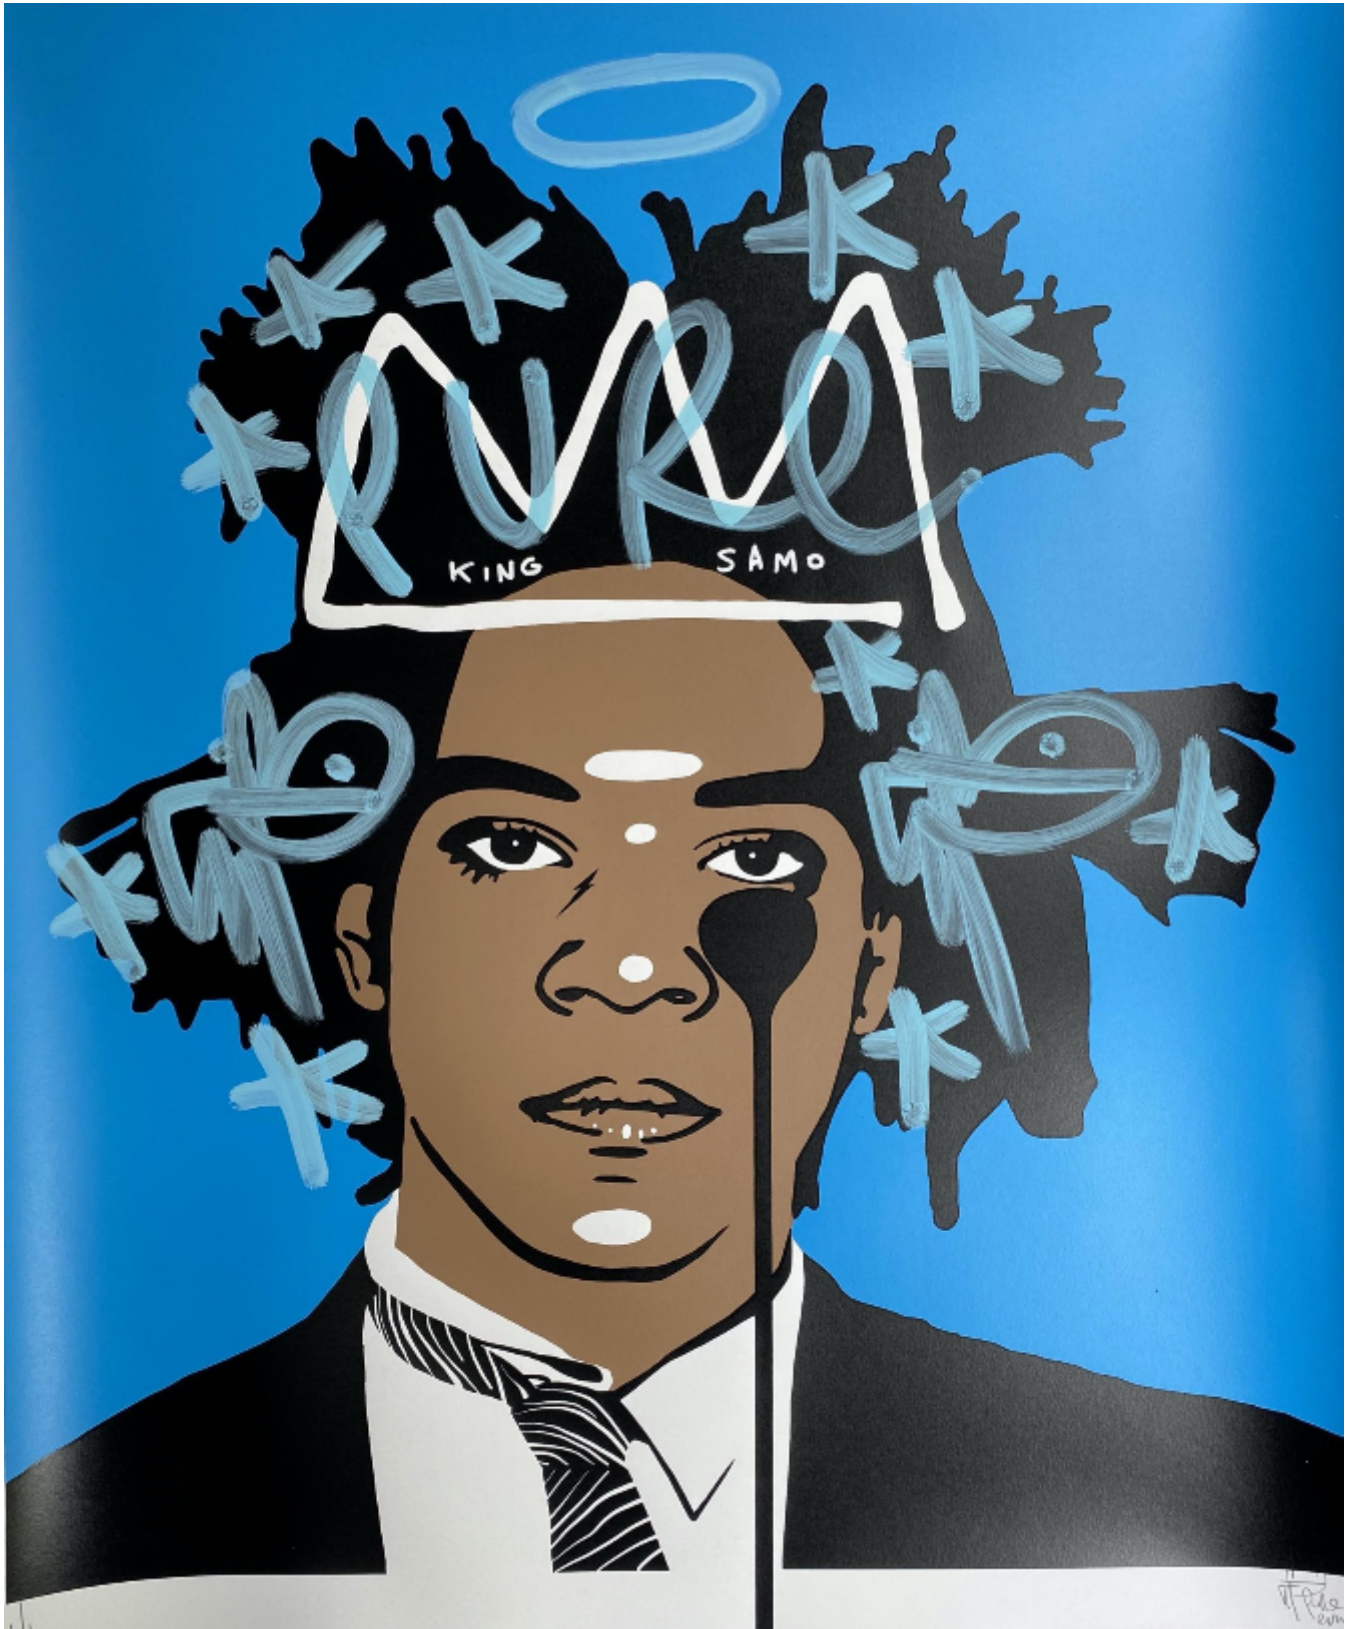

artéria

Handfinished King Samo

"Pure Evil"

CA\$1,115 + TAX

REF: 17672

Height: 85 cm (33.5")

Width: 70 cm (27.6")

DESCRIPTION