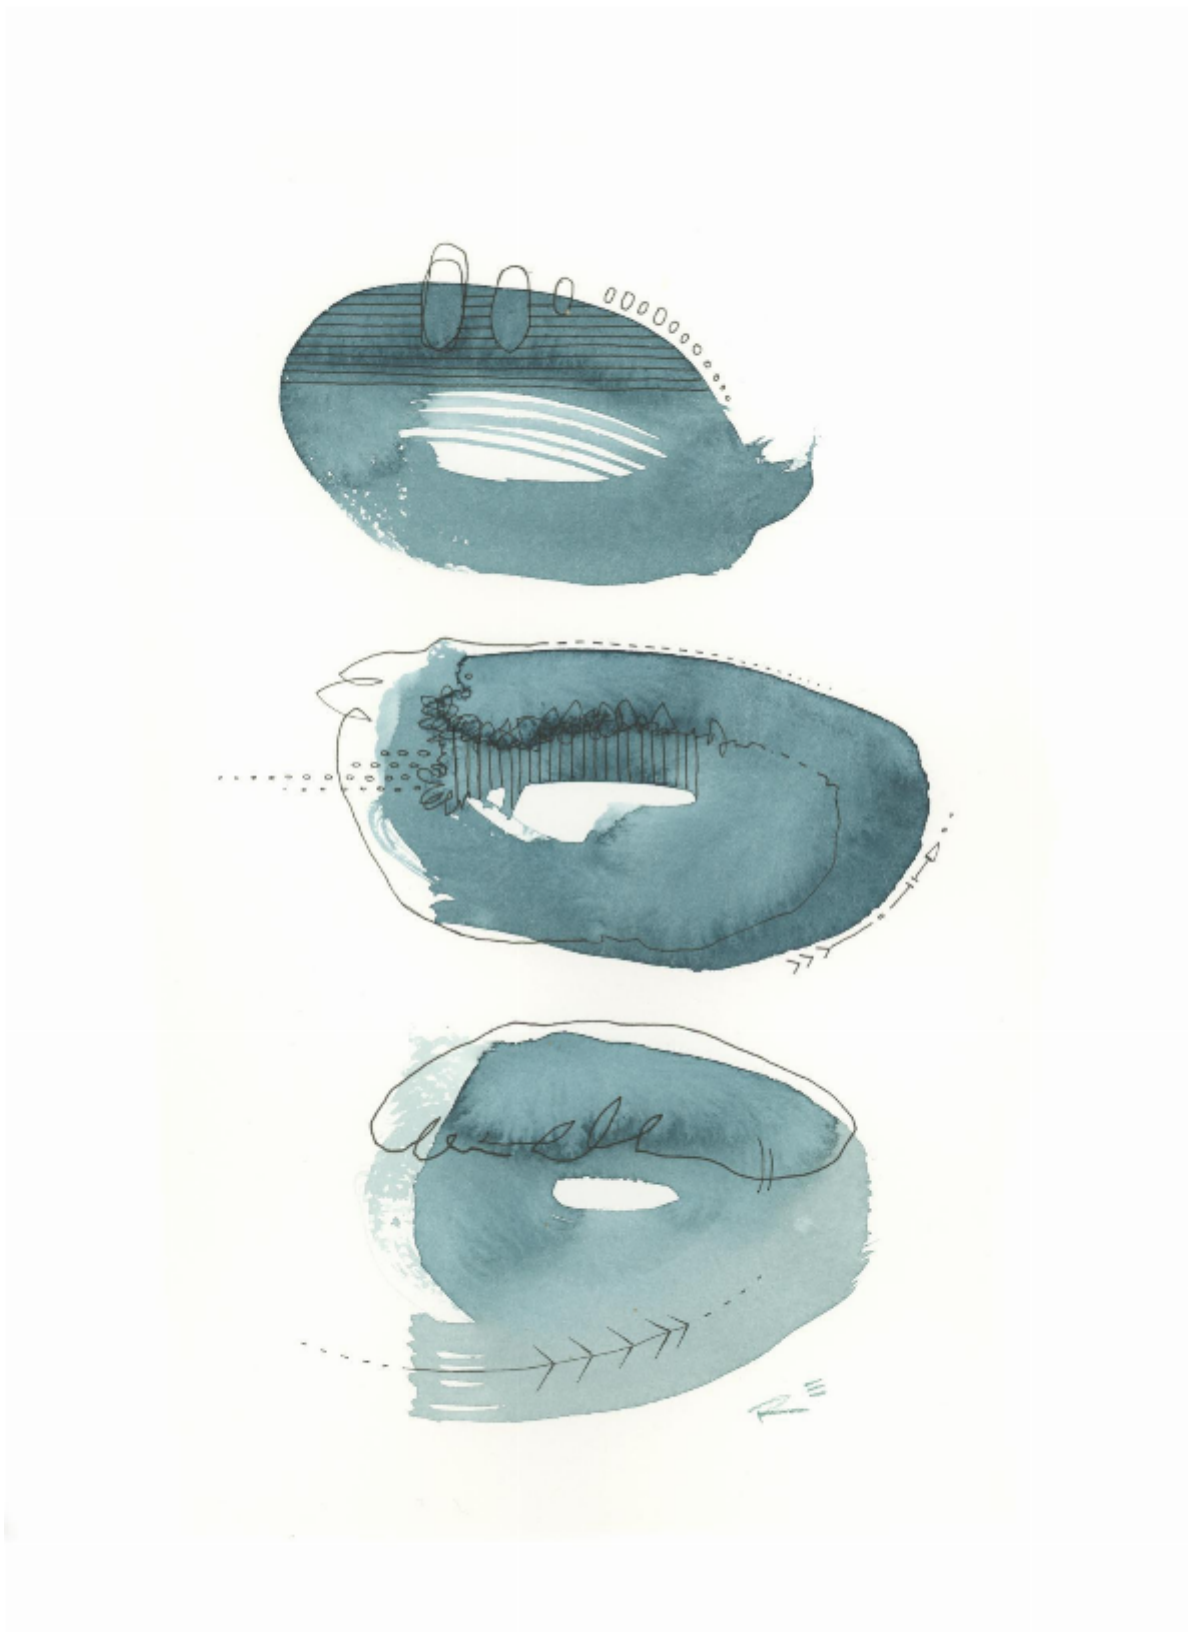

artéria

Abstraction no7

Renée Ève

CA\$210 + TAX

REF: 19715

Height: 27.93 cm (11")

Width: 35.55 cm (14")

DESCRIPTION

Watercolor framed 2024