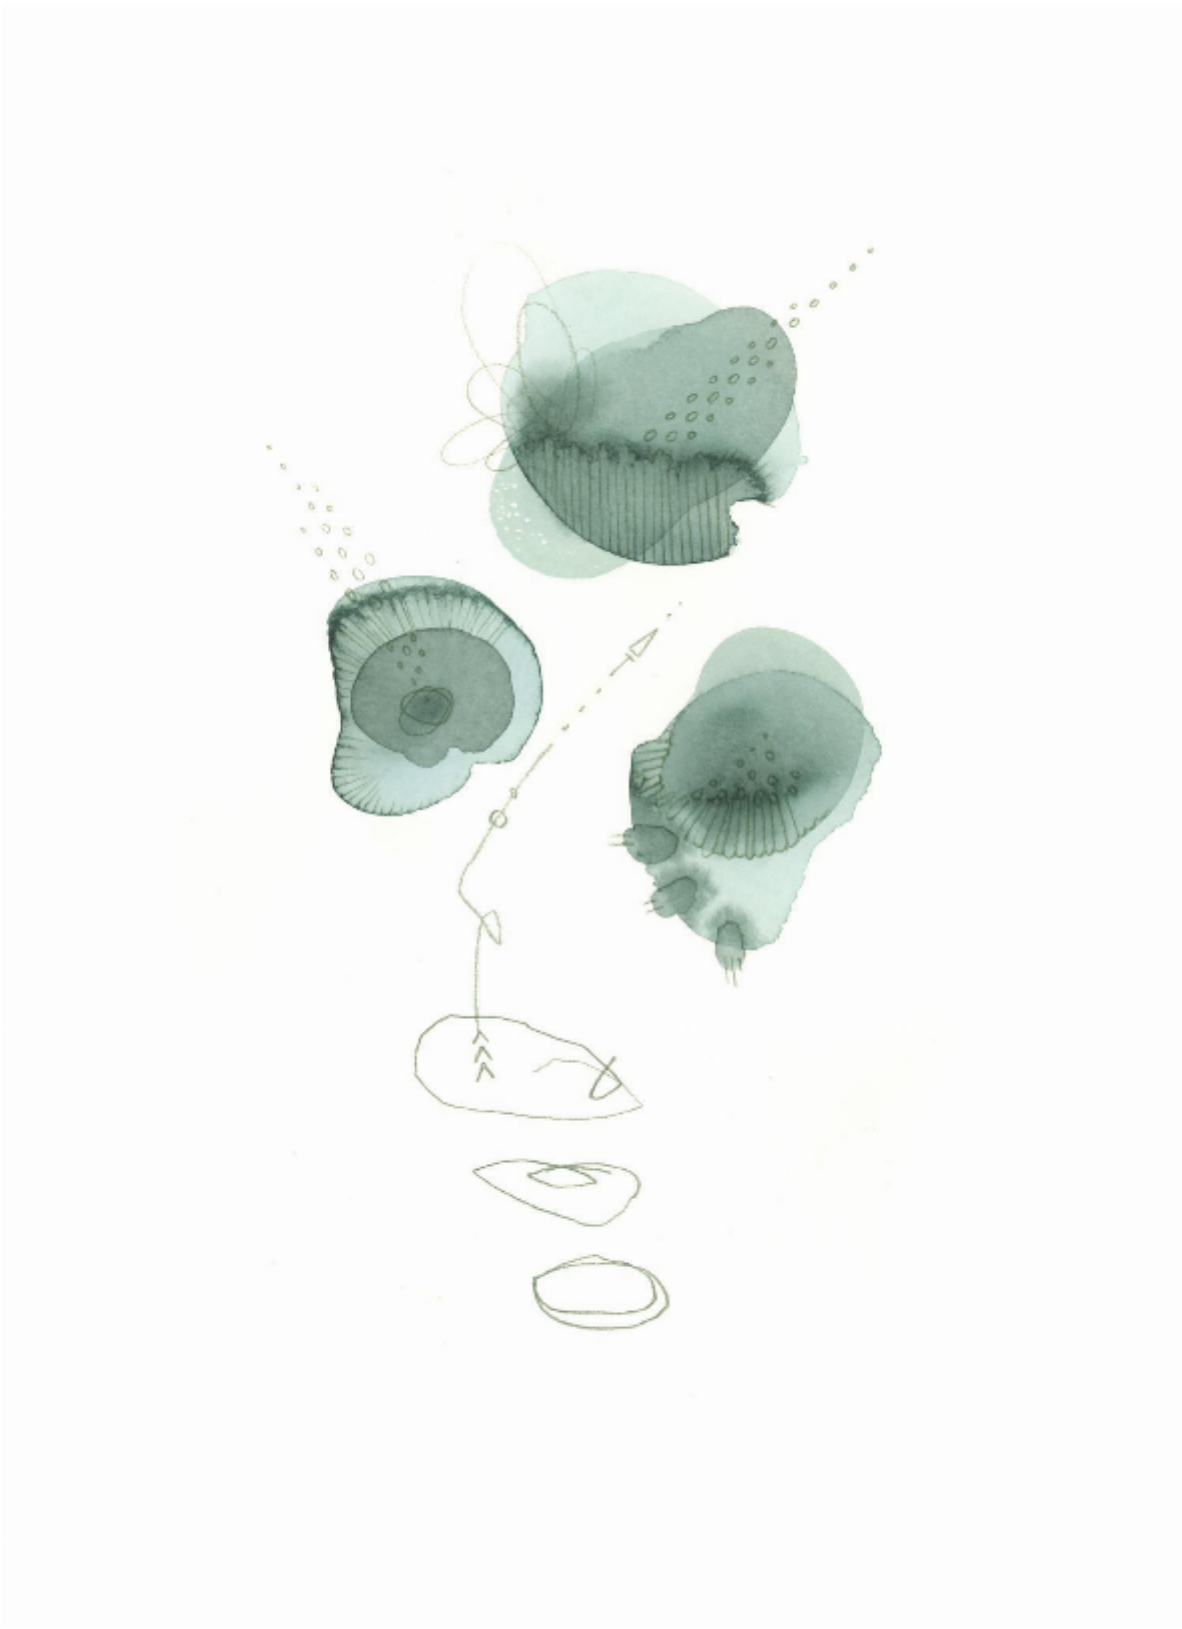

artéria

Abstraction no6

Renée Ève

CA\$210 + TAX

REF: 19714

Height: 27.93 cm (11")

Width: 35.55 cm (14")

**DESCRIPTION**

---

Watercolor framed 2024