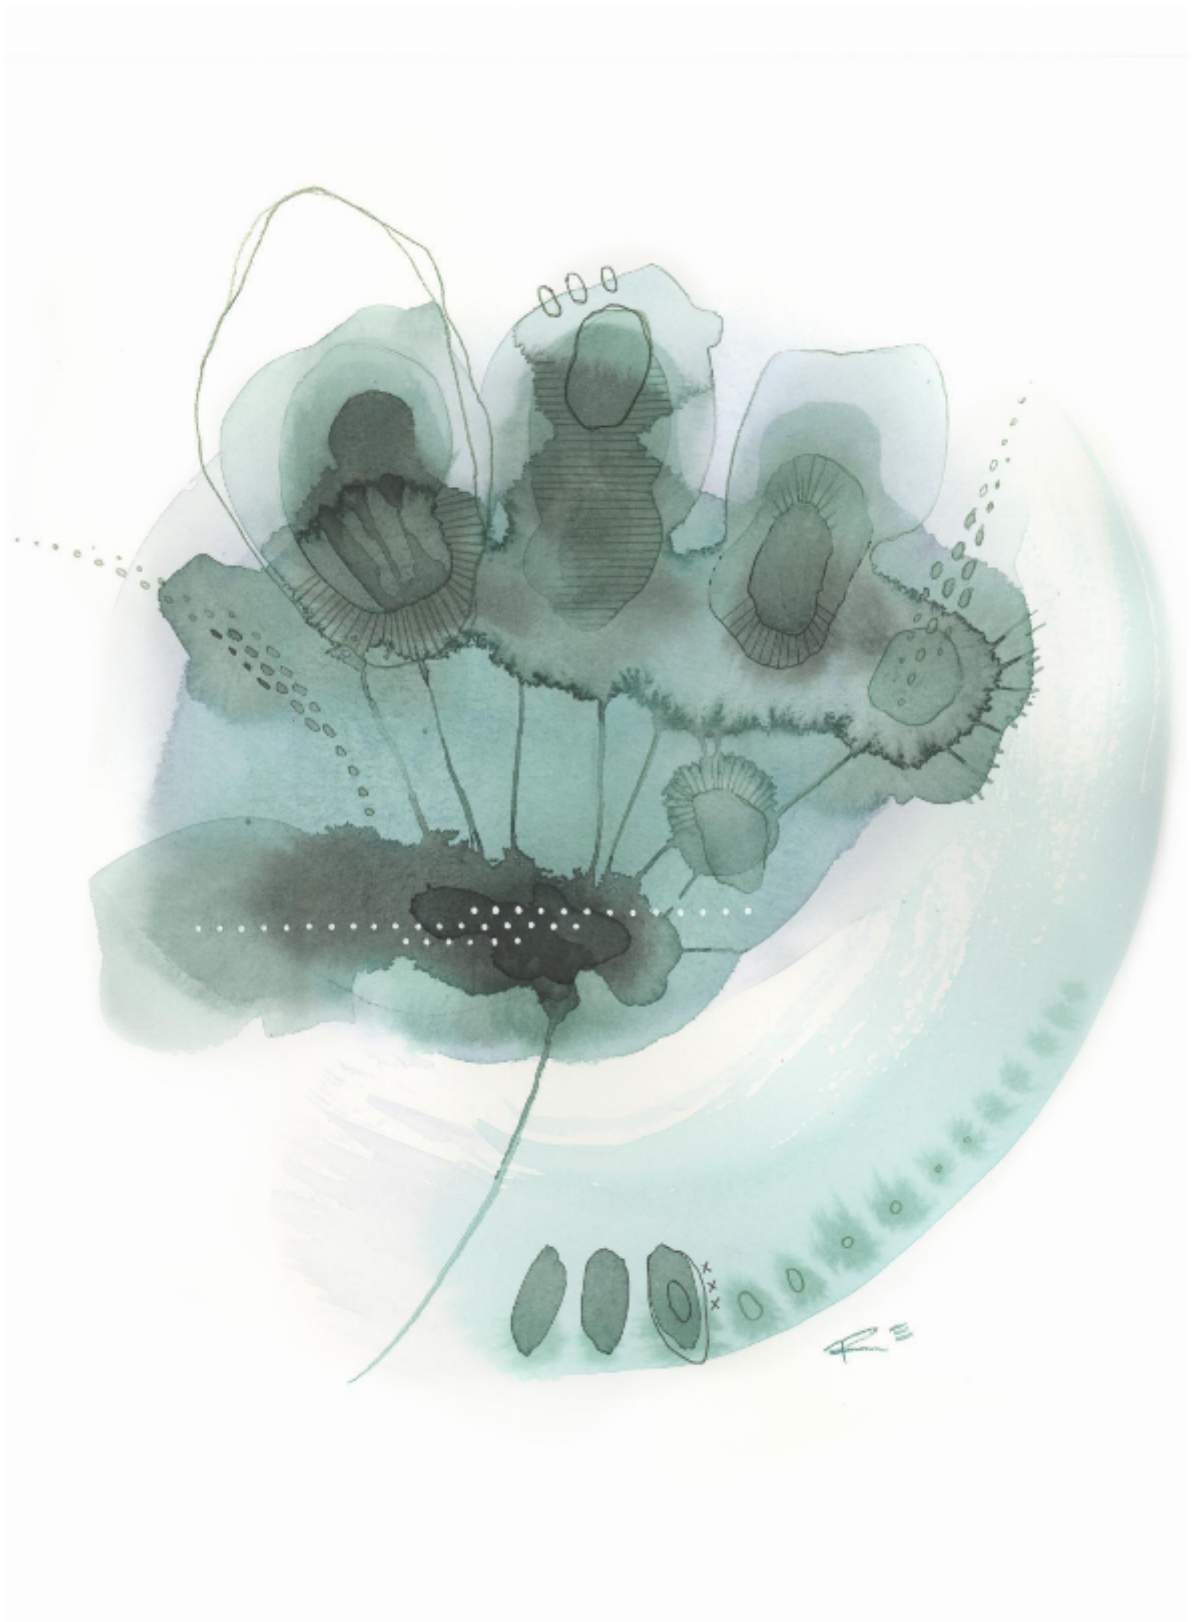

artéria

Abstraction no4

Renée Ève

CA\$210 + TAX

REF: 19712

Height: 27.93 cm (11")

Width: 35.55 cm (14")

## DESCRIPTION

---

Watercolor framed 2024