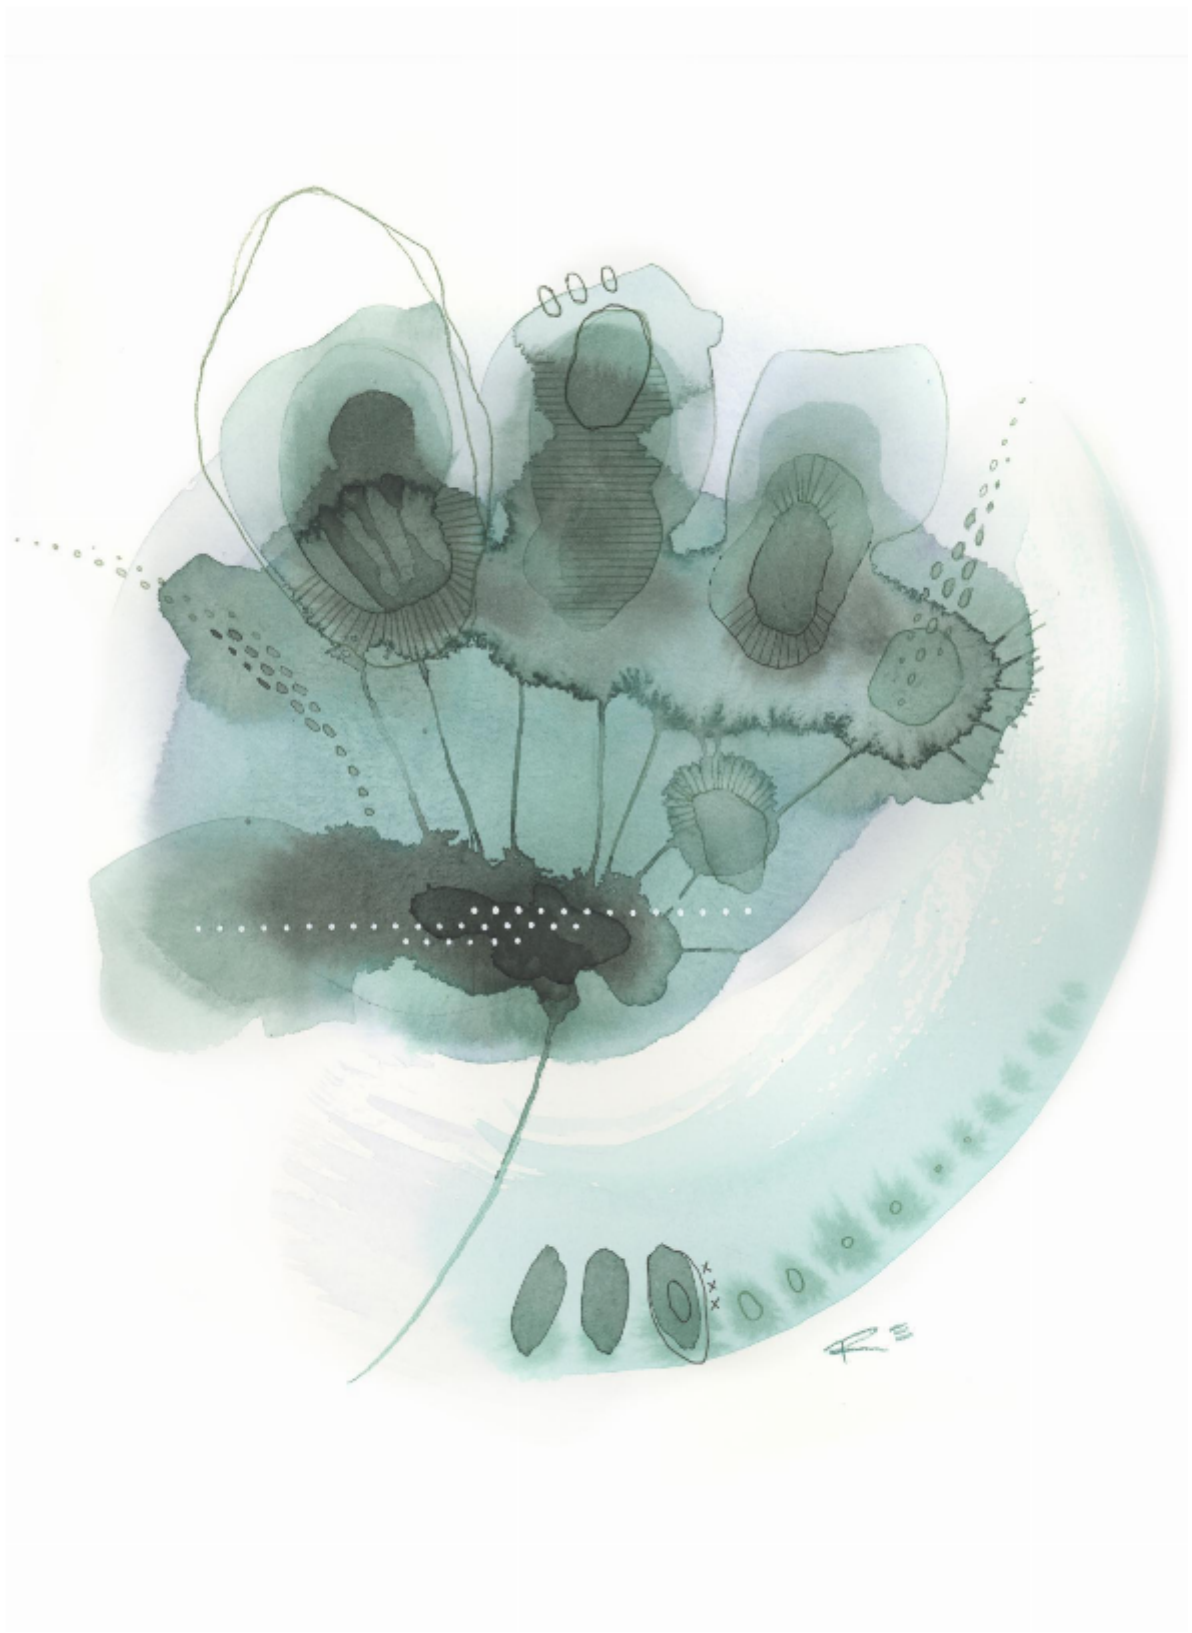

artéria

Abstraction no4

Renée Ève

CA\$210 + TAX

REF: 19712

Height: 27.93 cm (11")

Width: 35.55 cm (14")

DESCRIPTION

Watercolor framed 2024