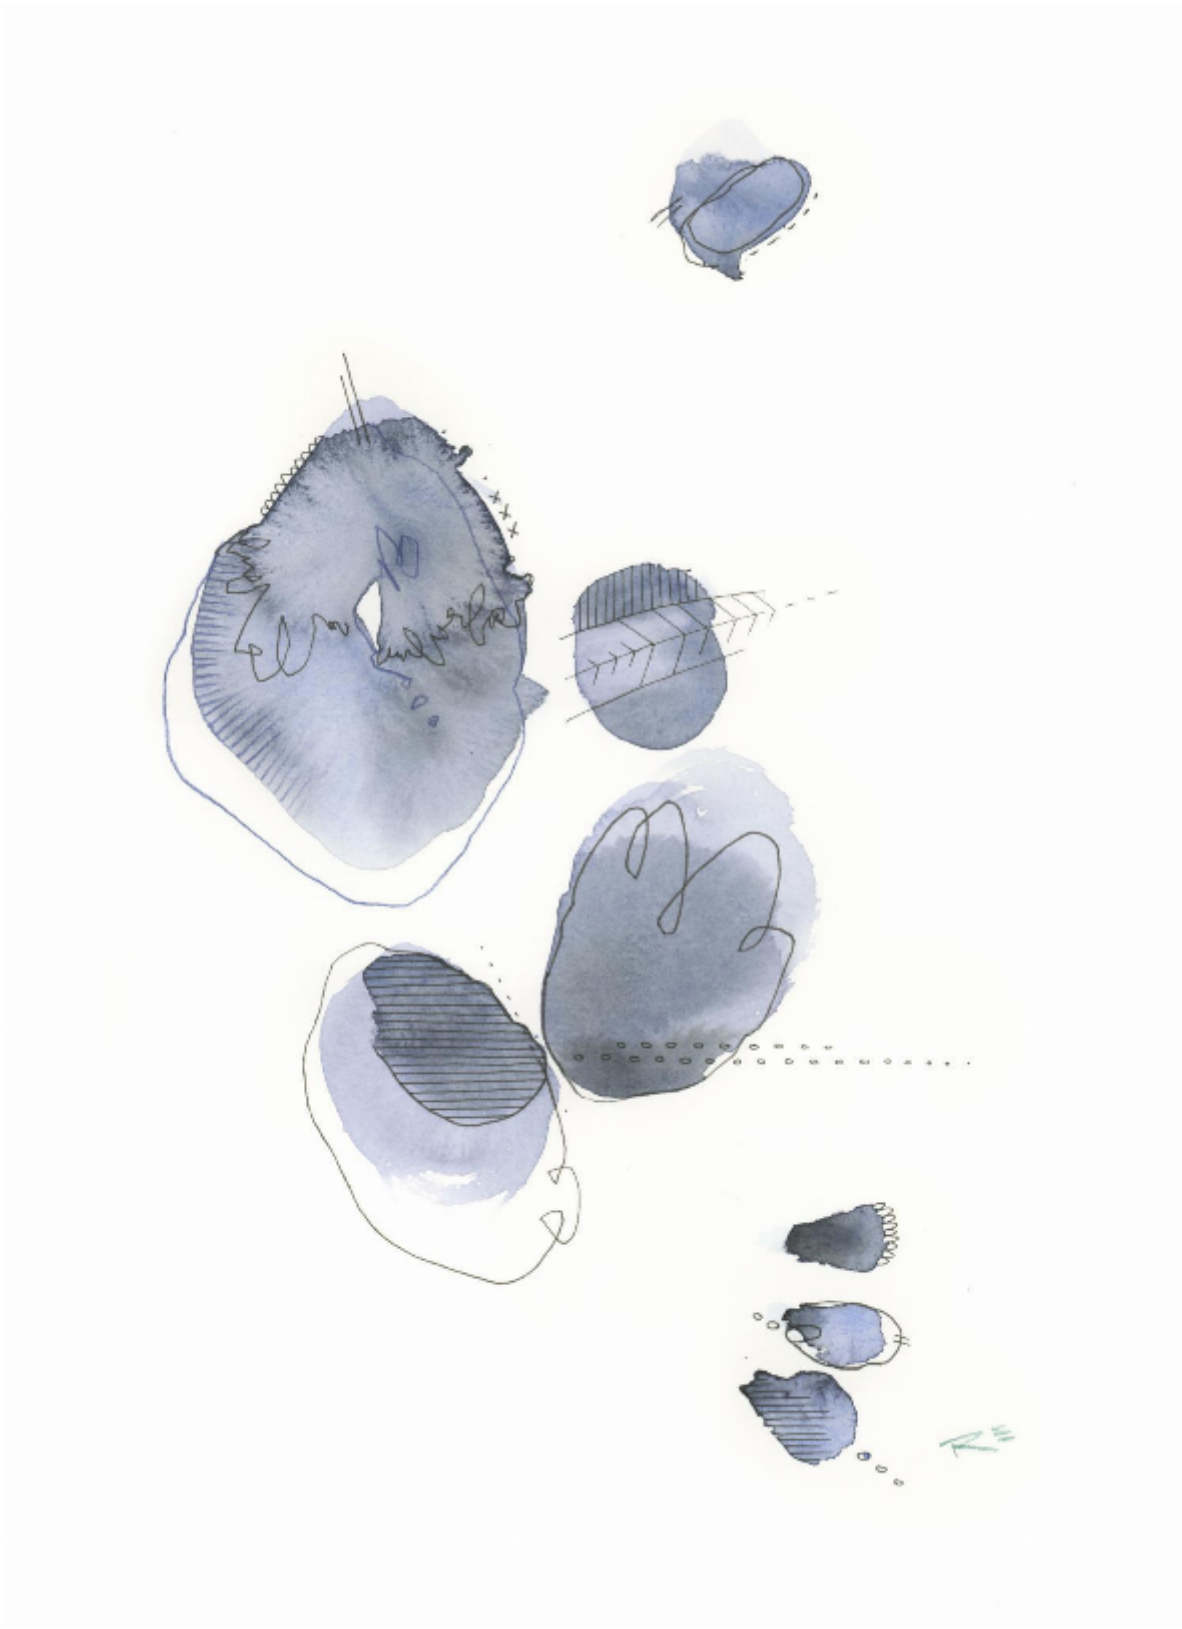

artéria

Abstraction no3

Renée Ève

CA\$210 + TAX

REF: 19711

Height: 27.93 cm (11")

Width: 35.55 cm (14")

## DESCRIPTION

---

Watercolor framed 2024