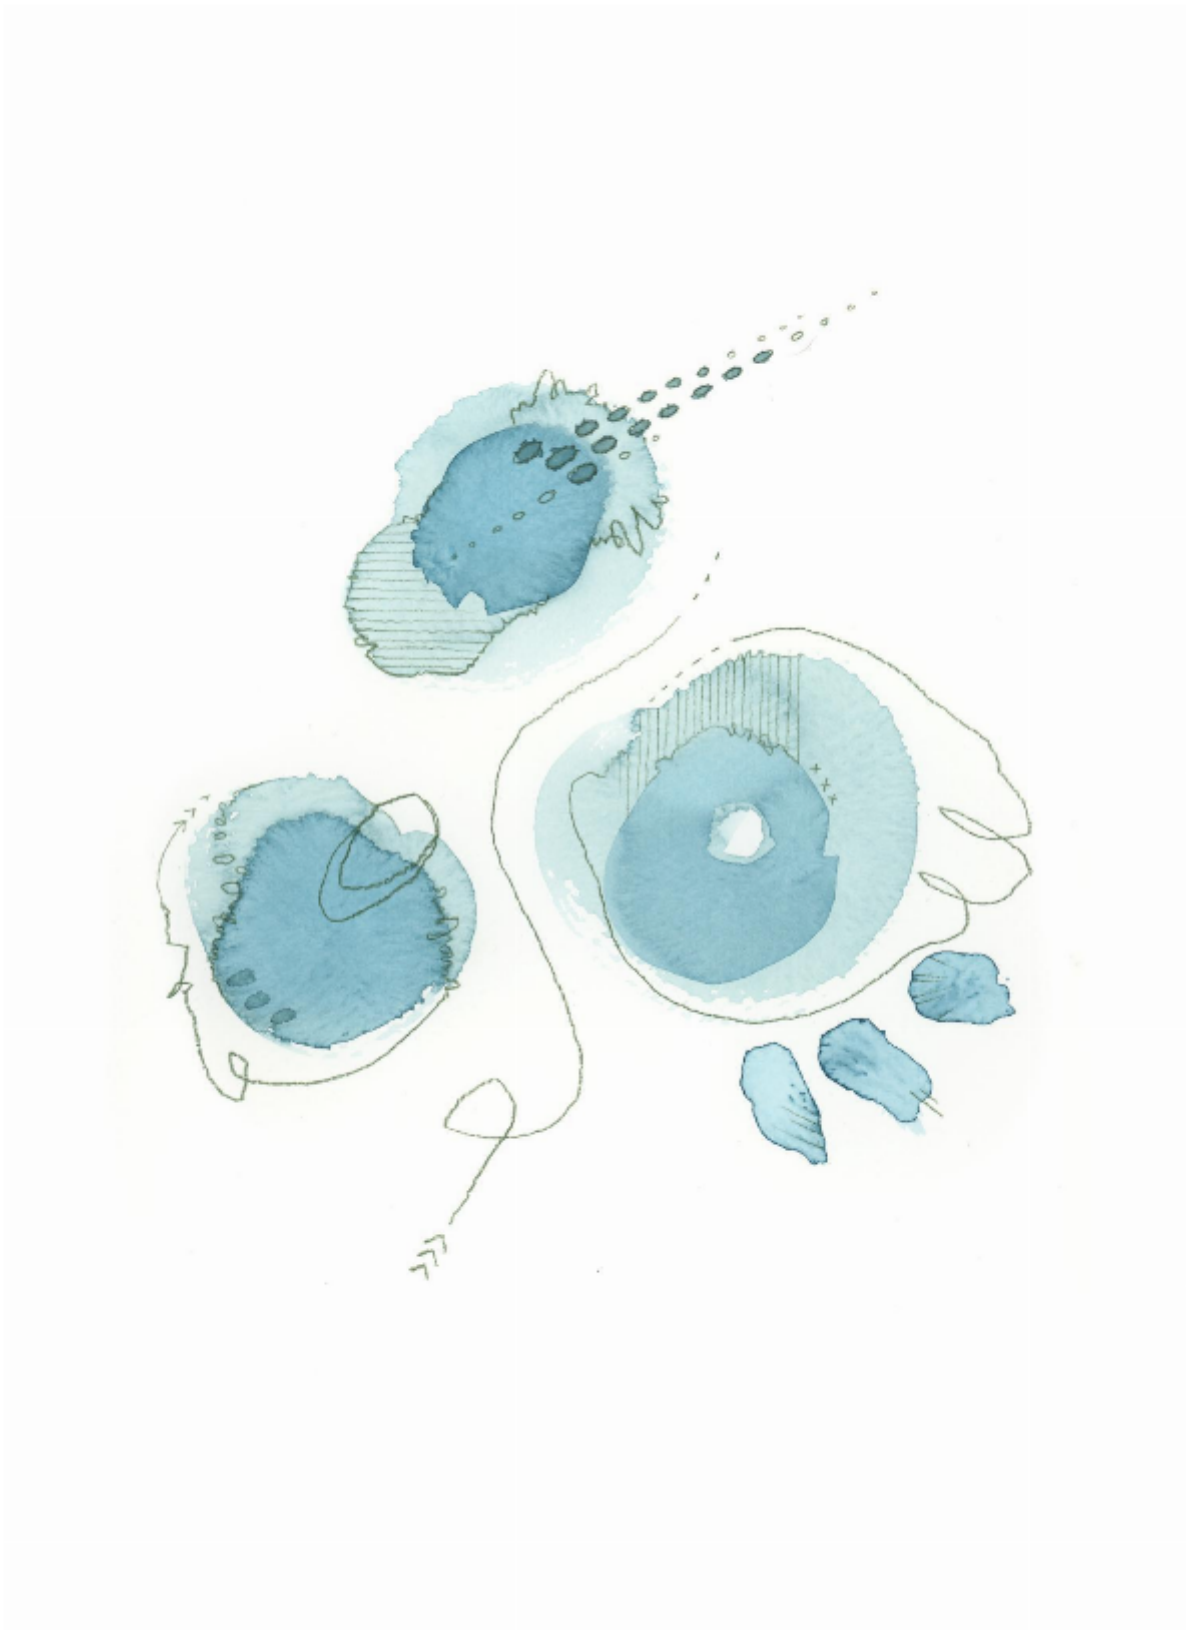

artéria

Abstraction no12

Renée Ève

CA\$210 + TAX

REF: 19721

Height: 27.93 cm (11")

Width: 35.55 cm (14")

DESCRIPTION

Watercolor framed 2024