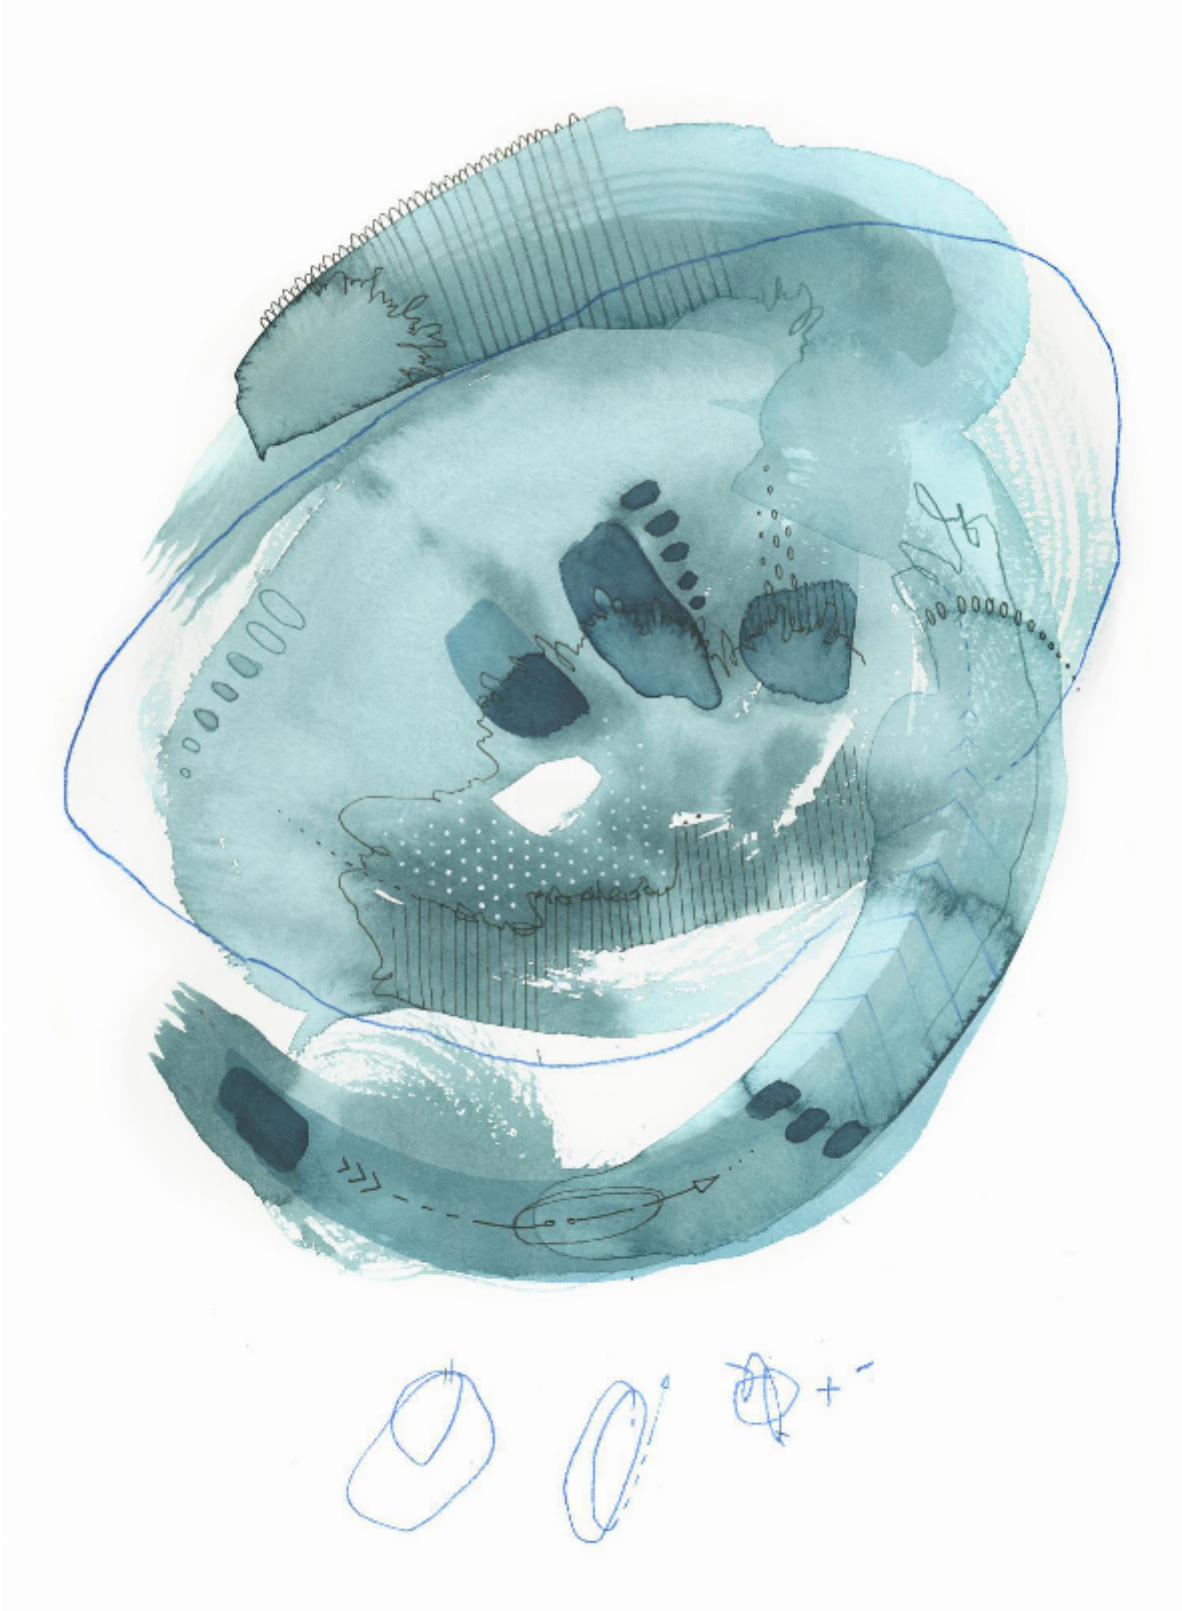

artéria

Abstraction no10

Renée Ève

CA\$210 + TAX

REF: 19719

Height: 27.93 cm (11")

Width: 35.55 cm (14")

DESCRIPTION

Watercolor framed 2024