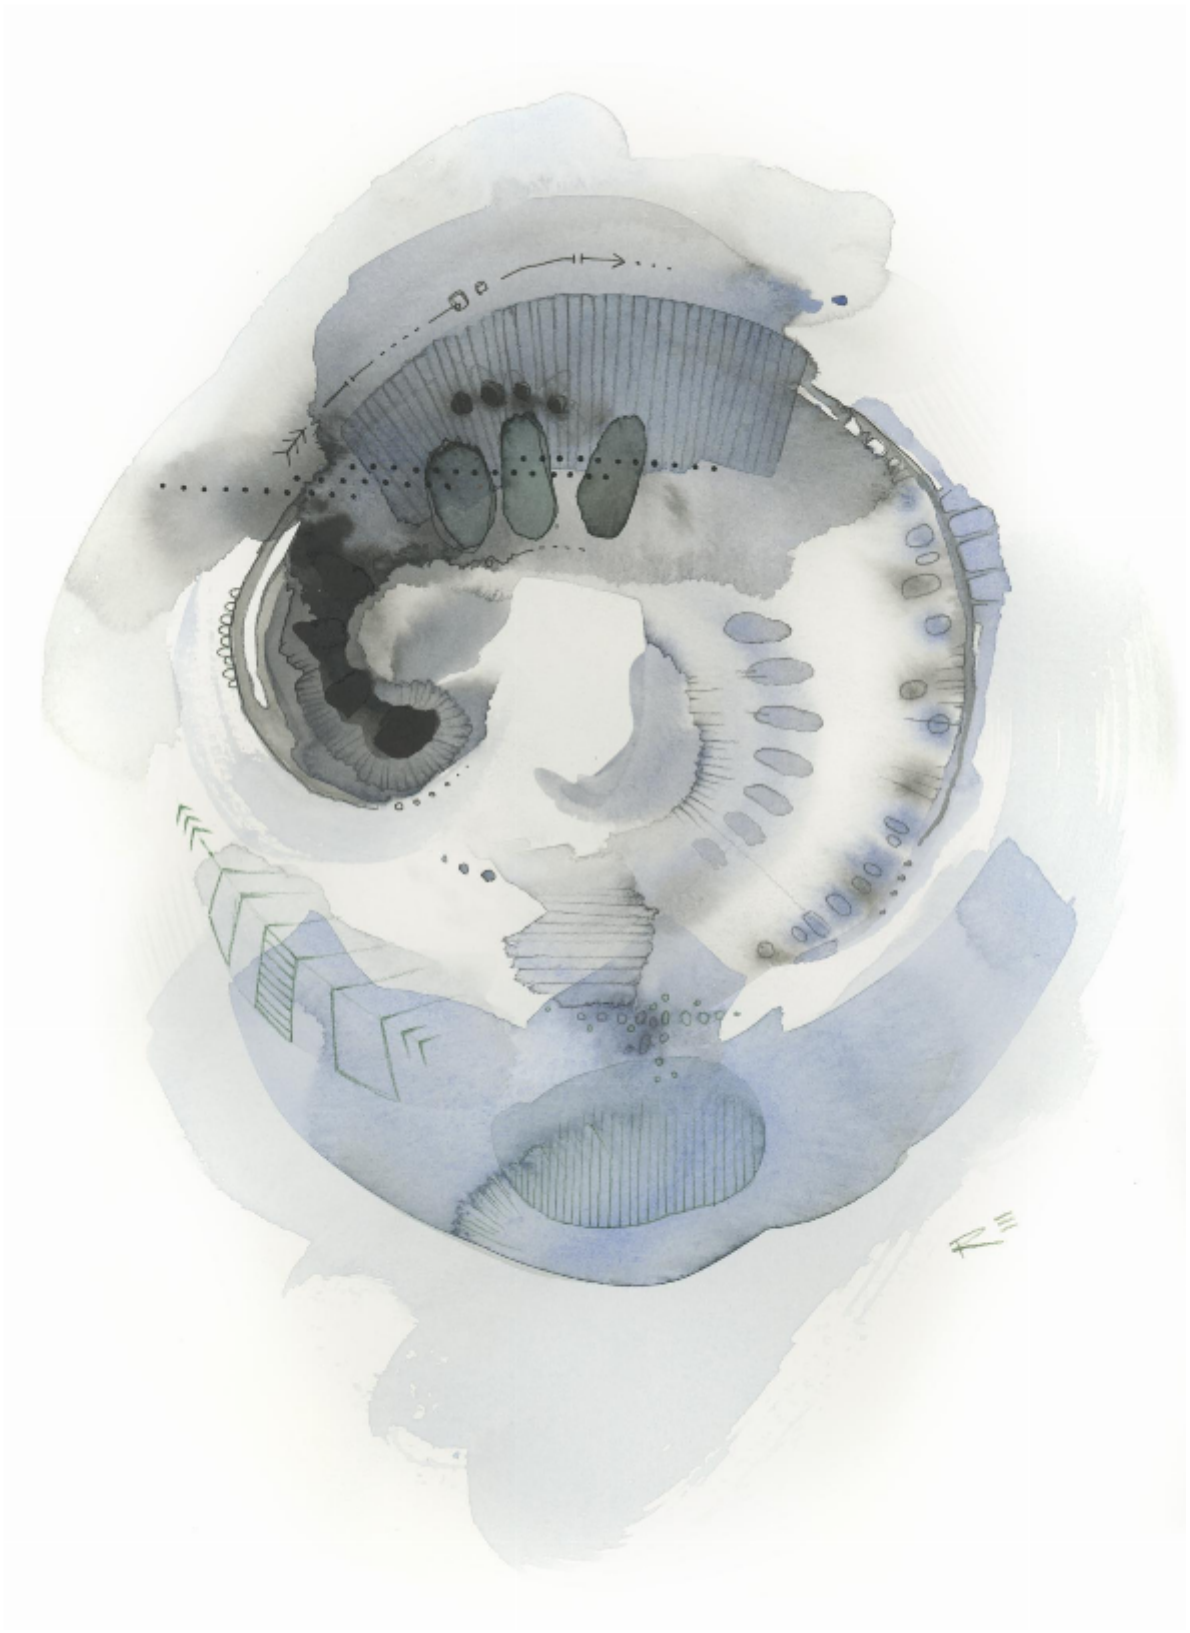

artéria

Abstraction no1

Renée Ève

CA\$210 + TAX

REF: 19709

Height: 27.93 cm (11")

Width: 35.55 cm (14")

DESCRIPTION

Watercolor framed 2024