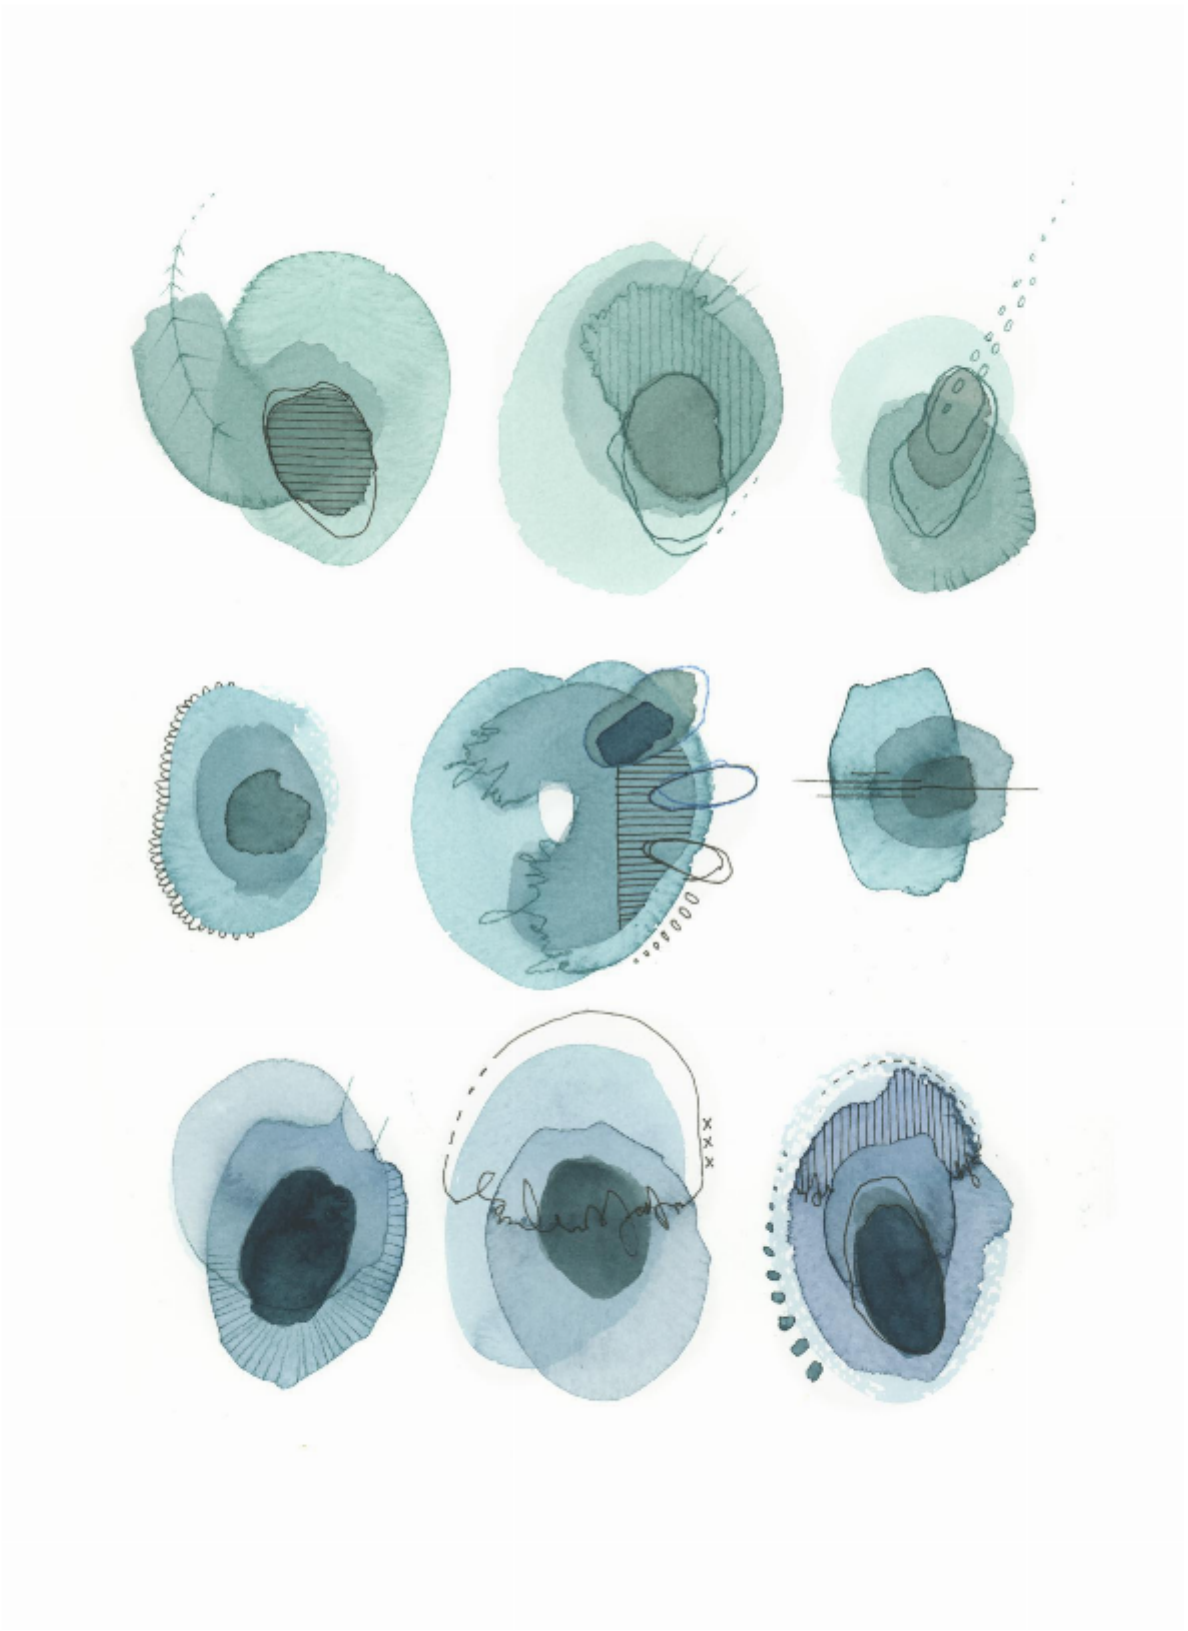

artéria

Abstraction #9

Renée Ève

CA\$210 + TAX

REF: 19718

Height: 27.93 cm (11")

Width: 35.55 cm (14")

DESCRIPTION

Watercolor framed 2024