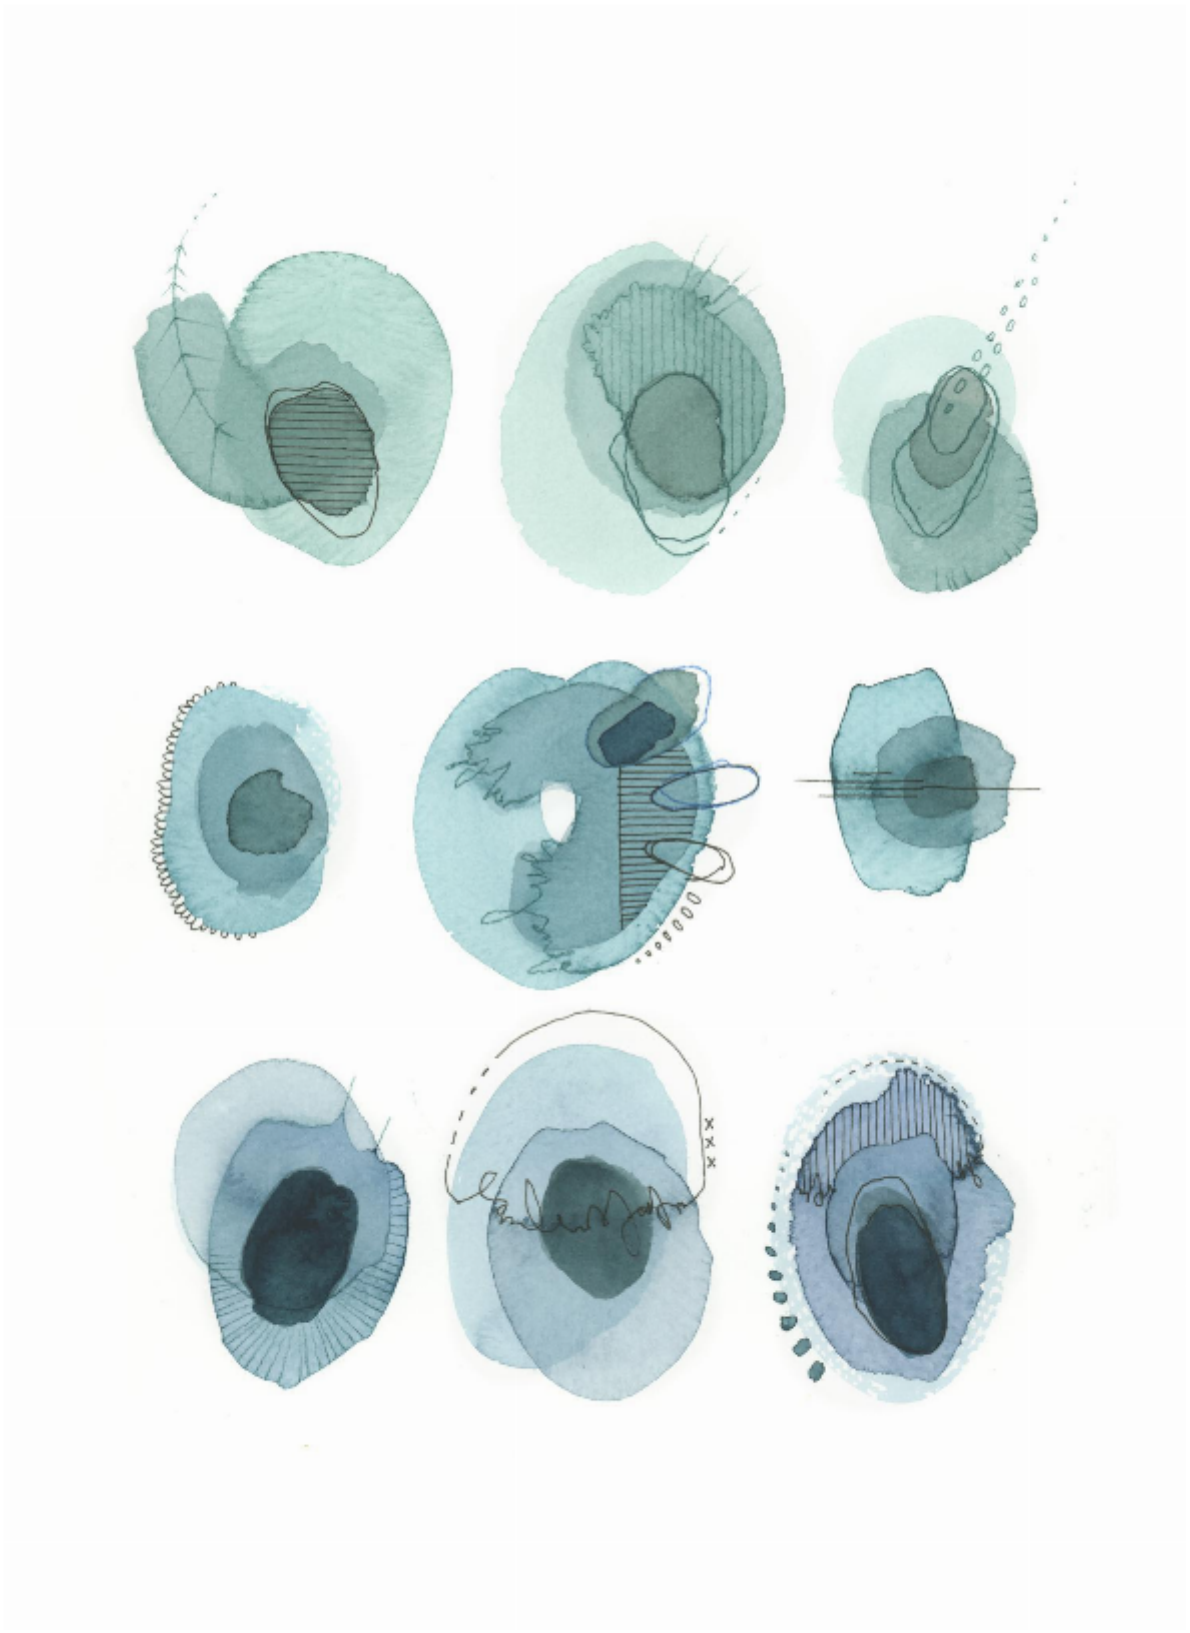

artéria

Abstraction #9

Renée Ève

CA\$210 + TAX

REF: 19718

Height: 27.93 cm (11")

Width: 35.55 cm (14")

DESCRIPTION

Watercolor framed 2024