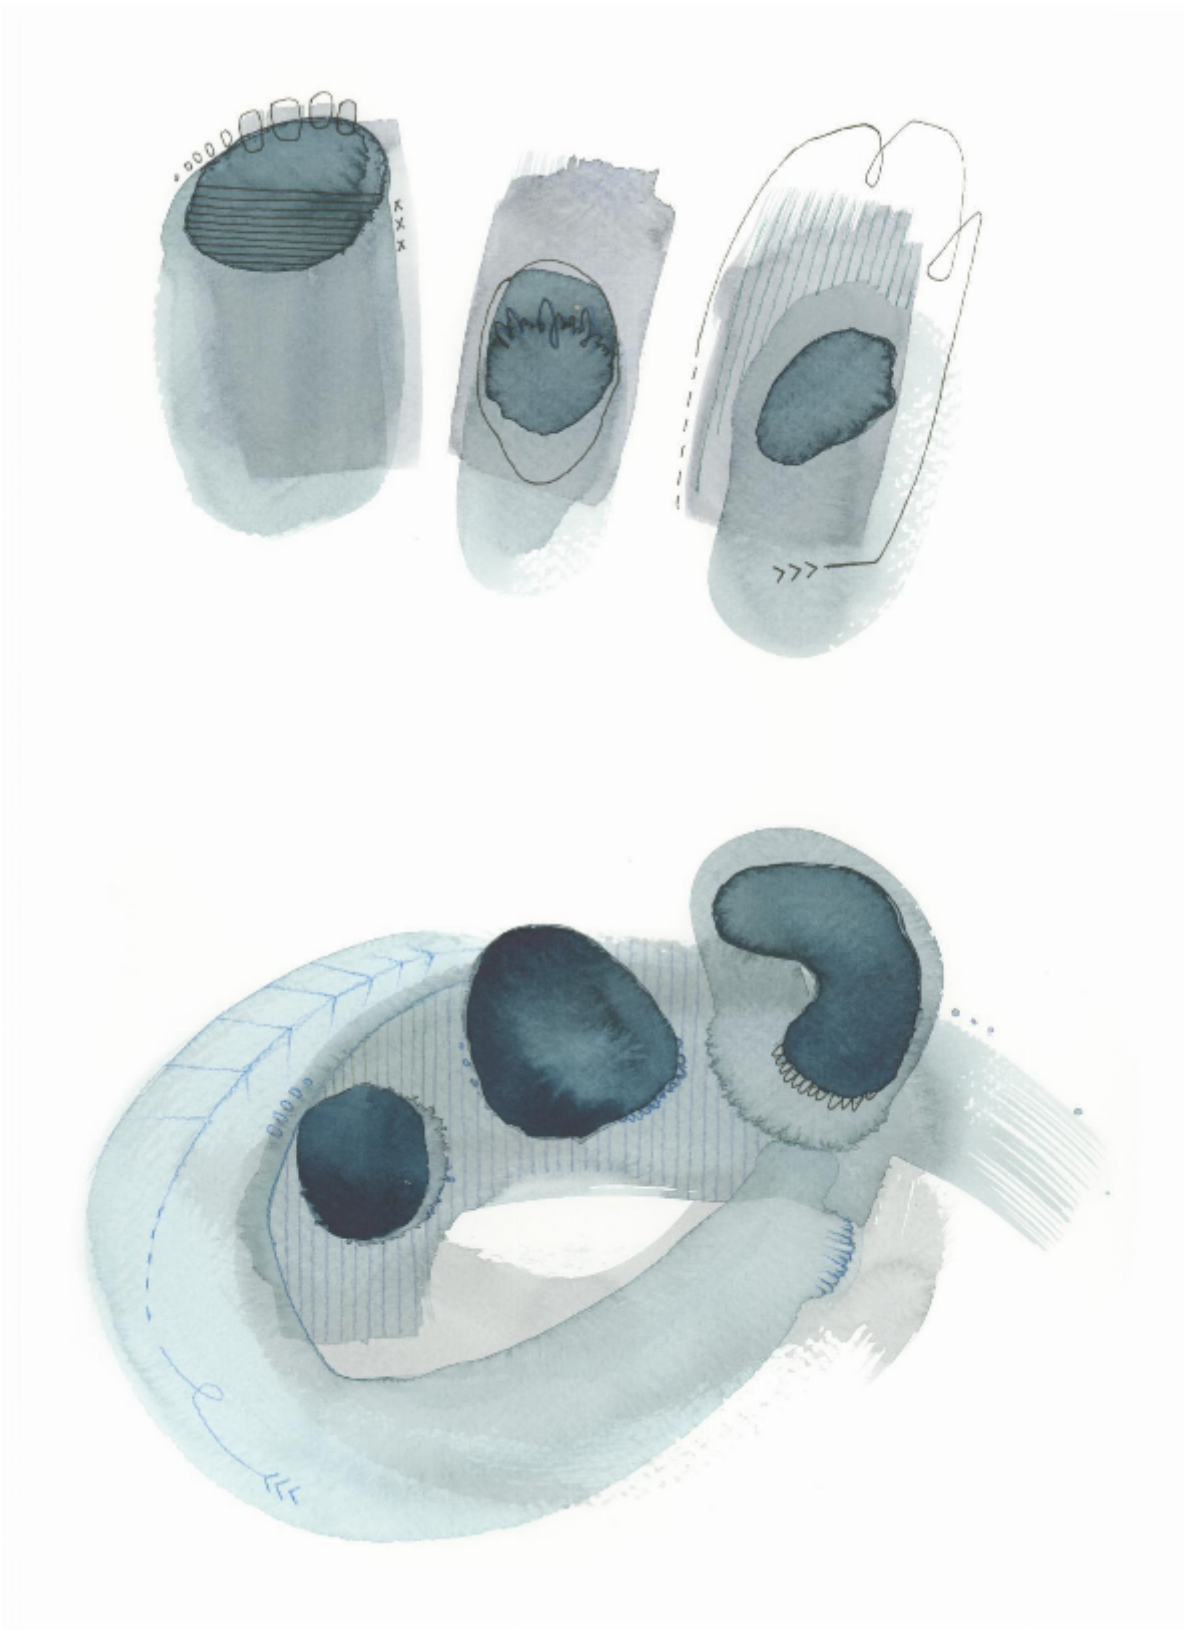

artéria

Abstraction #8

Renée Ève

CA\$210 + TAX

REF: 19717

Height: 27.93 cm (11")

Width: 35.55 cm (14")

DESCRIPTION

Watercolor framed 2024