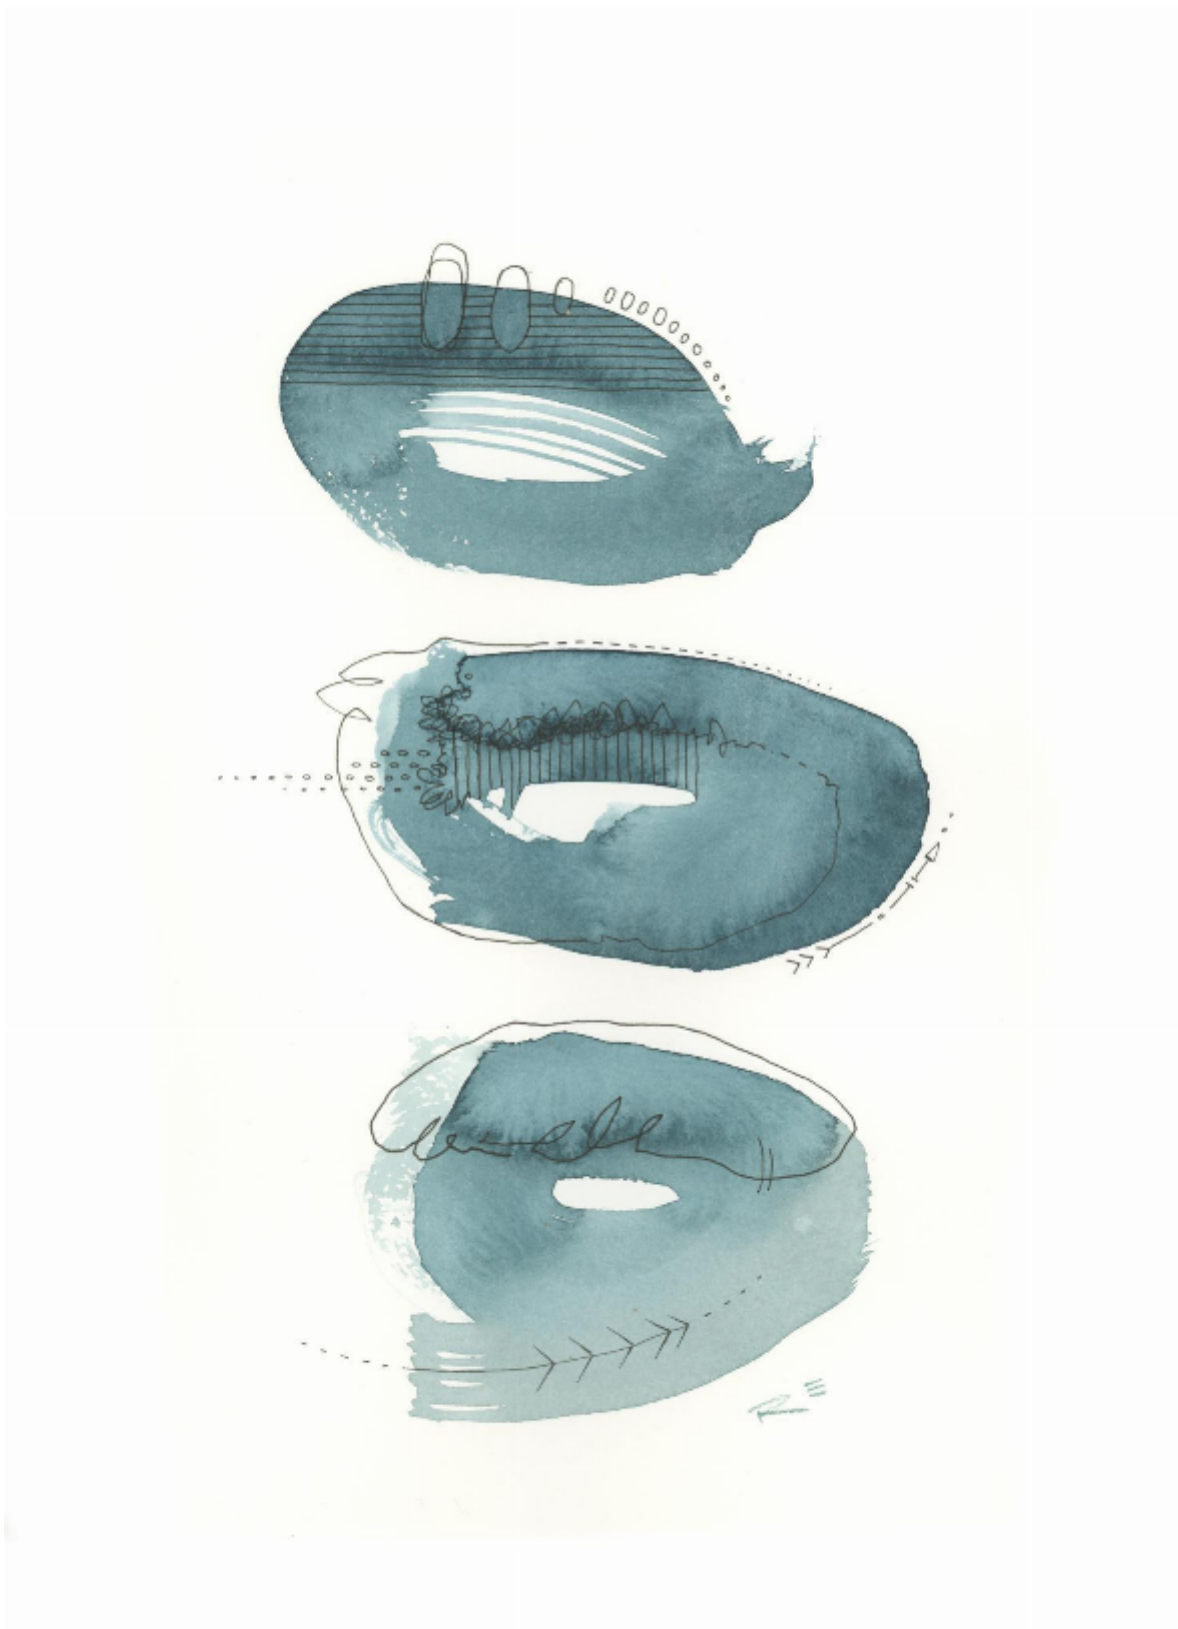

artéria

**Abstraction #7**

Renée Ève

CA\$210 + TAX

REF: 19715

Height: 27.93 cm (11")

Width: 35.55 cm (14")

## DESCRIPTION

---

Watercolor framed 2024