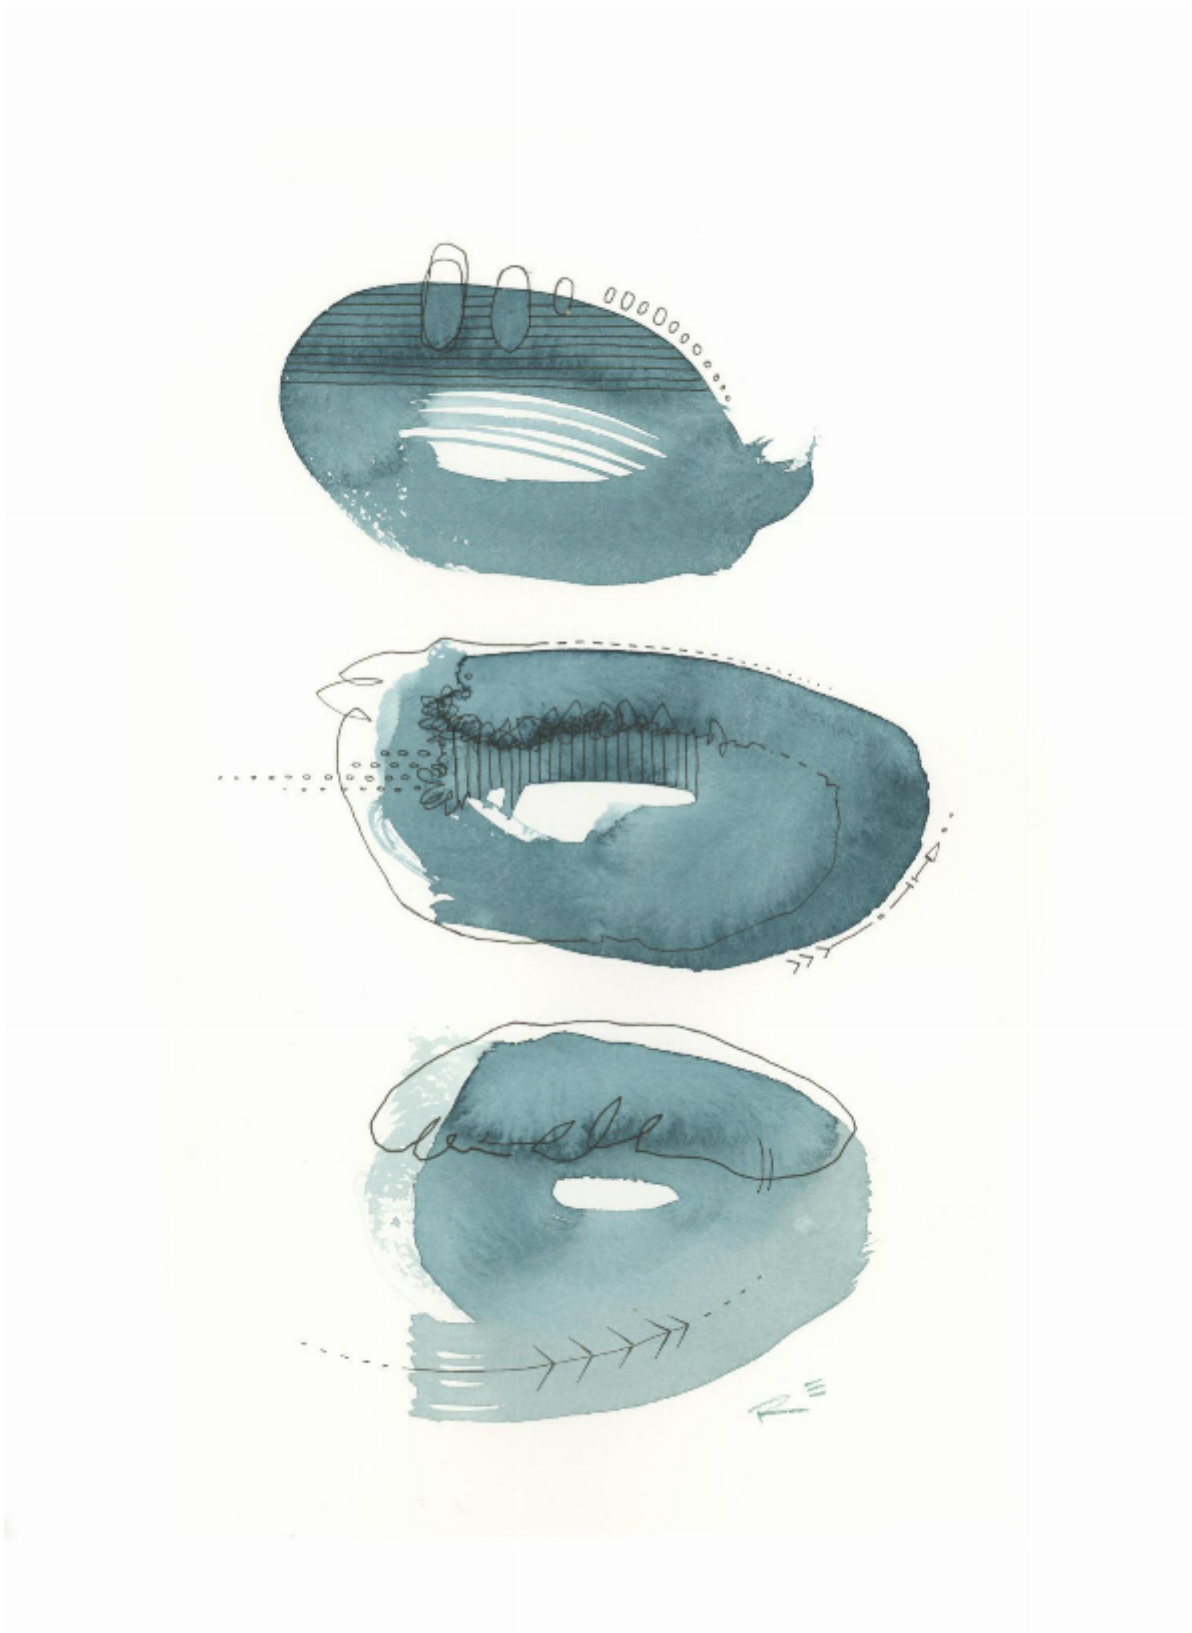

artéria

Abstraction #7

Renée Ève

CA\$210 + TAX

REF: 19715

Height: 27.93 cm (11")

Width: 35.55 cm (14")

DESCRIPTION

Watercolor framed 2024