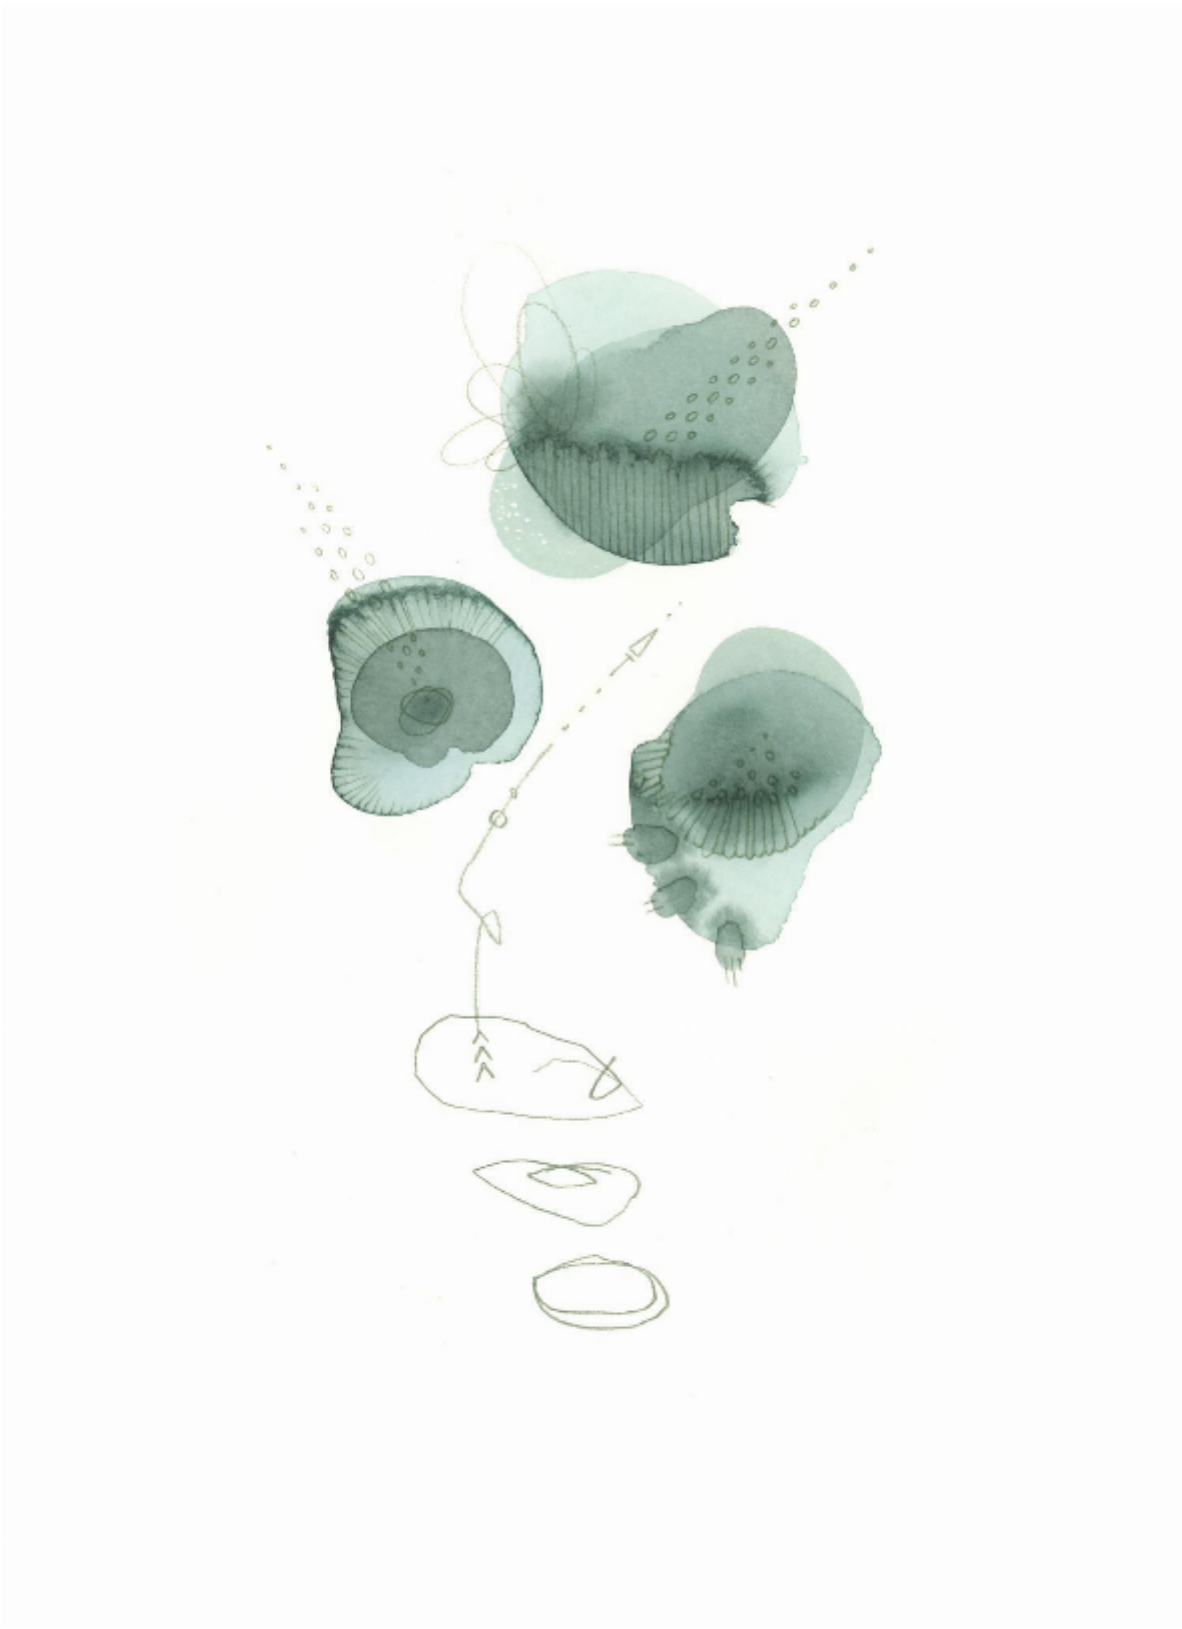

artéria

Abstraction #6

Renée Ève

CA\$210 + TAX

REF: 19714

Height: 27.93 cm (11")

Width: 35.55 cm (14")

**DESCRIPTION**

---

Watercolor framed 2024