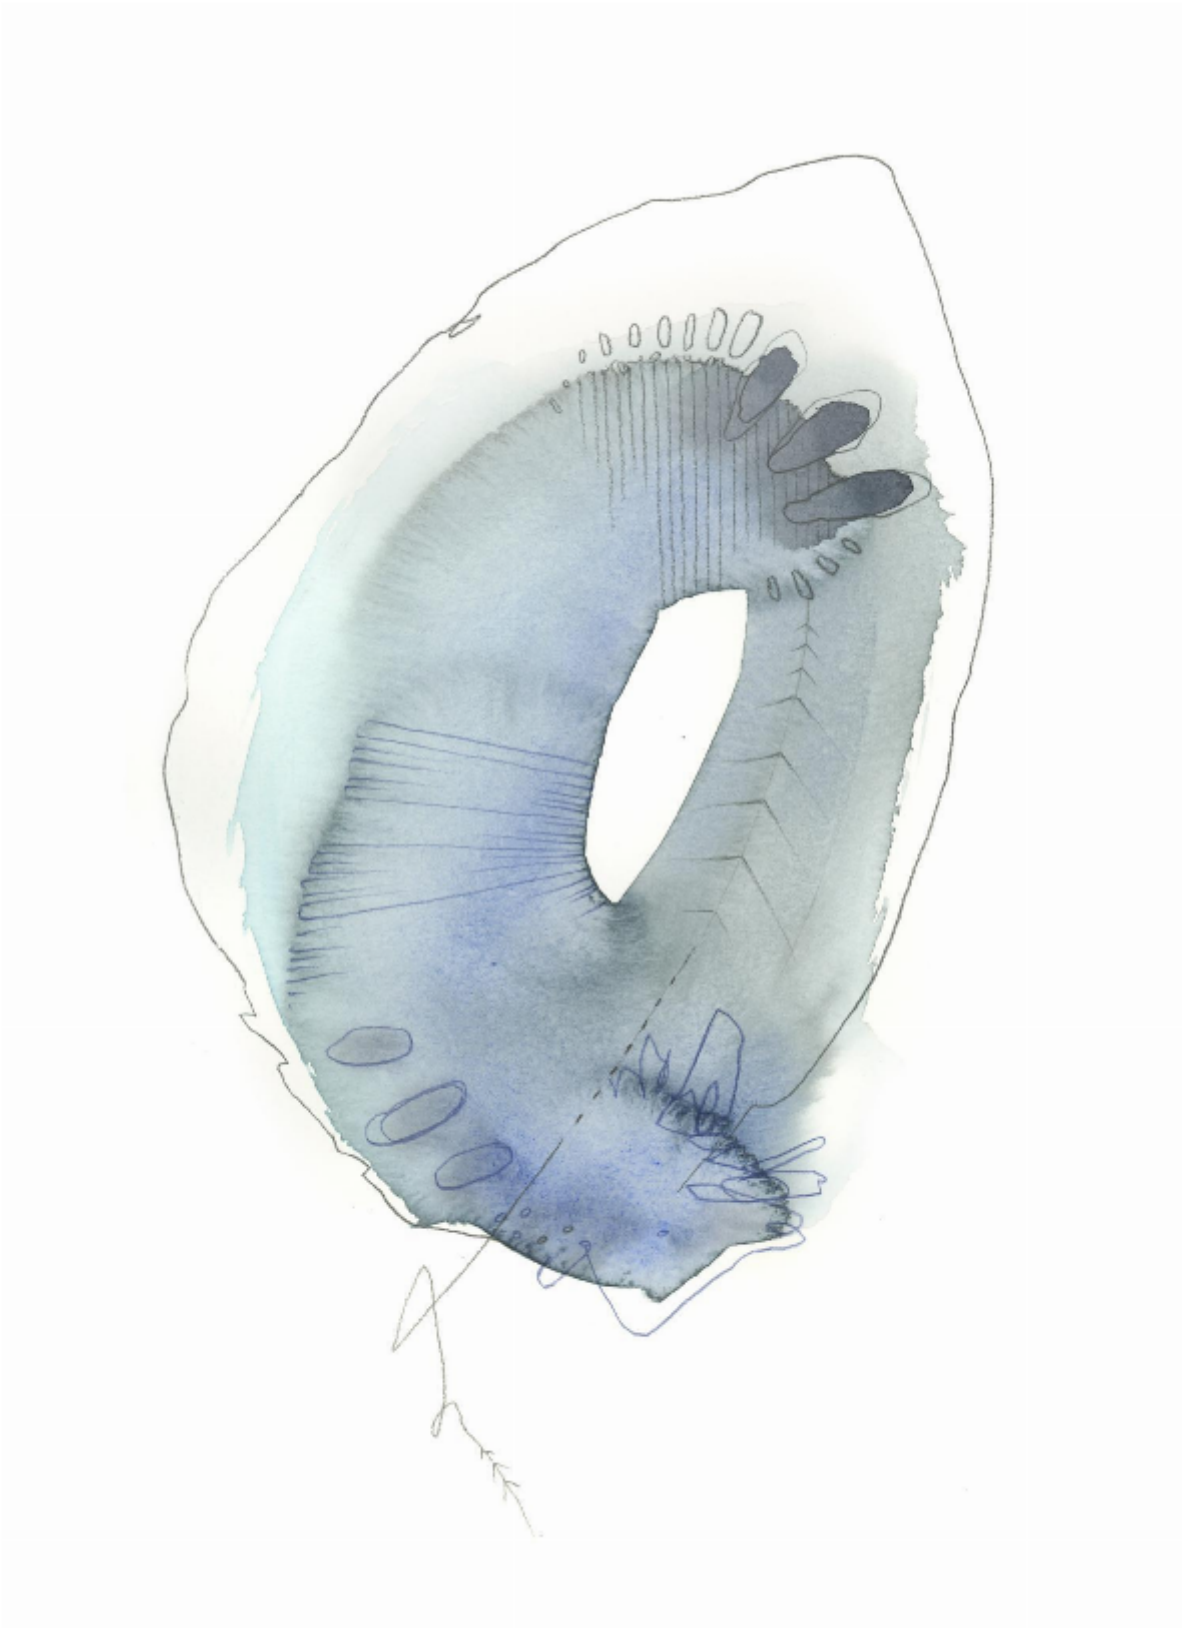

artéria

Abstraction #5

Renée Ève

CA\$210 + TAX

REF: 19713

Height: 27.93 cm (11")

Width: 35.55 cm (14")

DESCRIPTION

Watercolor framed 2024