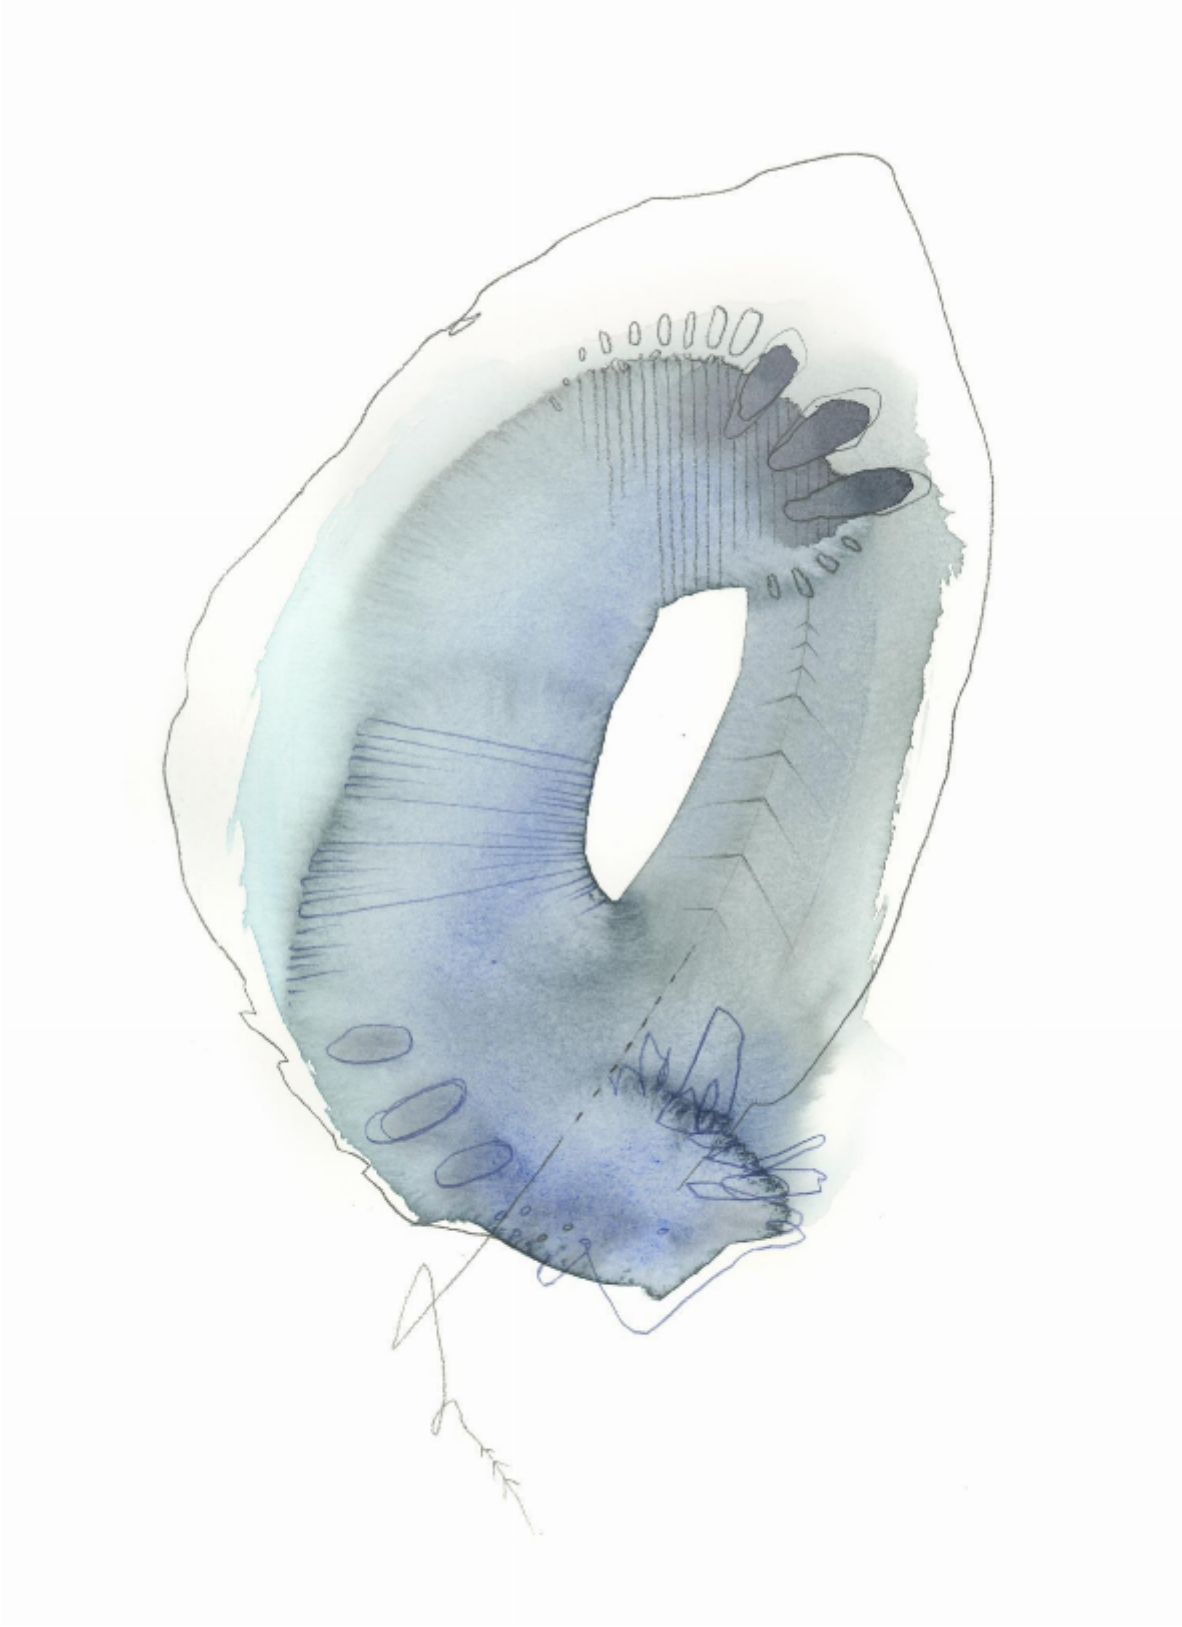

artéria

Abstraction #5

Renée Ève

CA\$210 + TAX

REF: 19713

Height: 27.93 cm (11")

Width: 35.55 cm (14")

DESCRIPTION

Watercolor framed 2024