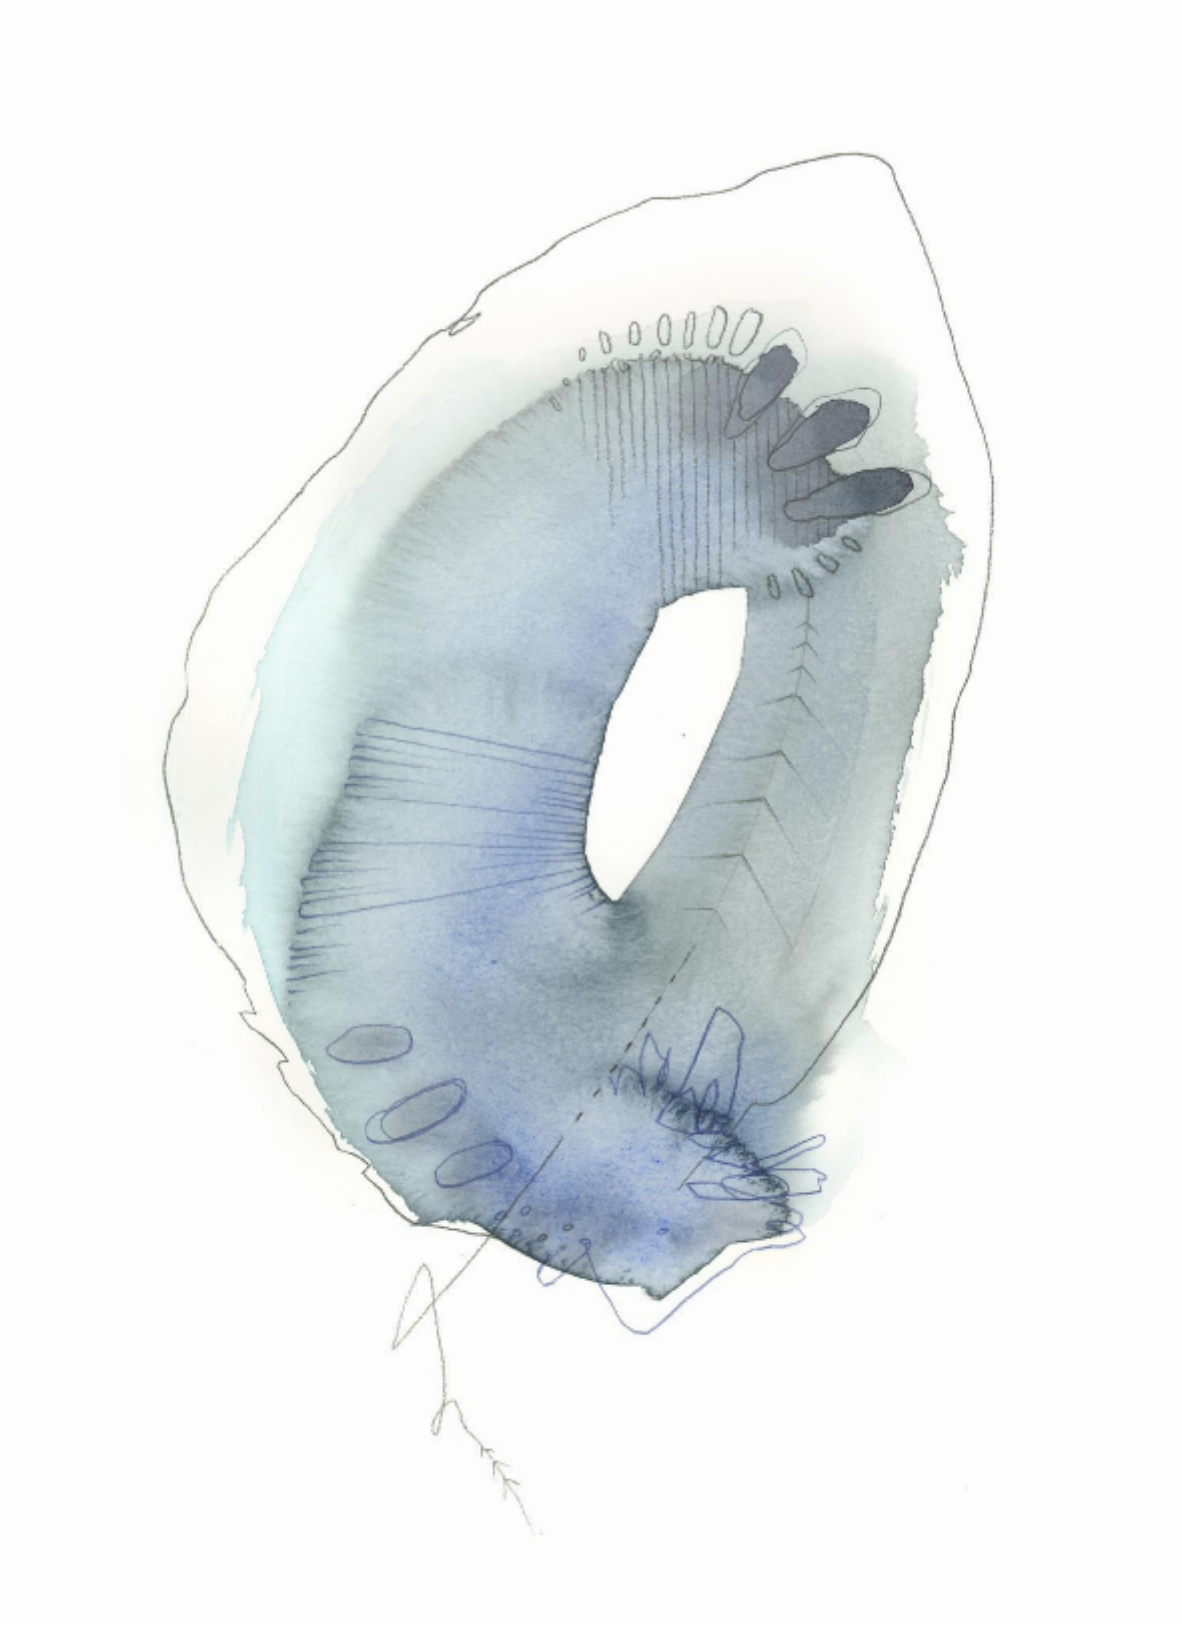

artéria

Abstraction #5

Renée Ève

CA\$210 + TAX

REF: 19713

Height: 27.93 cm (11")

Width: 35.55 cm (14")

**DESCRIPTION**

---

Watercolor framed 2024