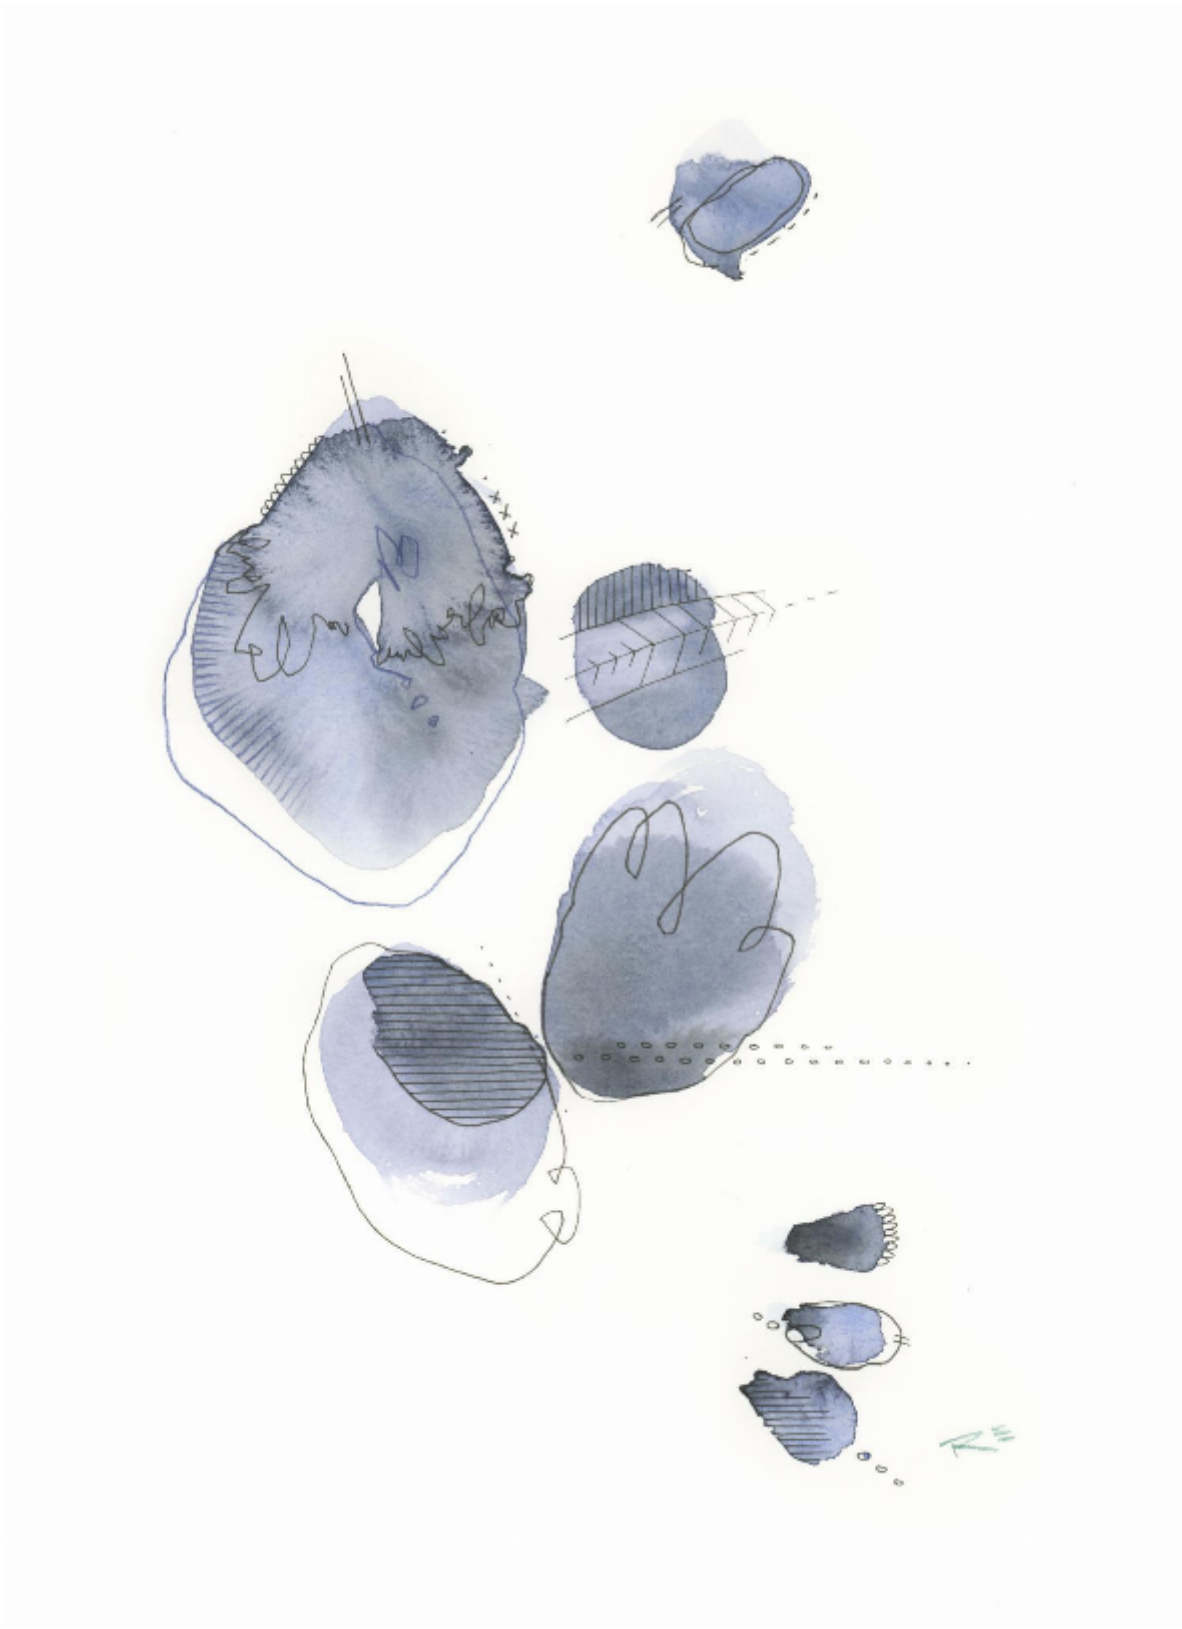

artéria

Abstraction #3

Renée Ève

CA\$210 + TAX

REF: 19711

Height: 27.93 cm (11")

Width: 35.55 cm (14")

DESCRIPTION

Watercolor framed 2024