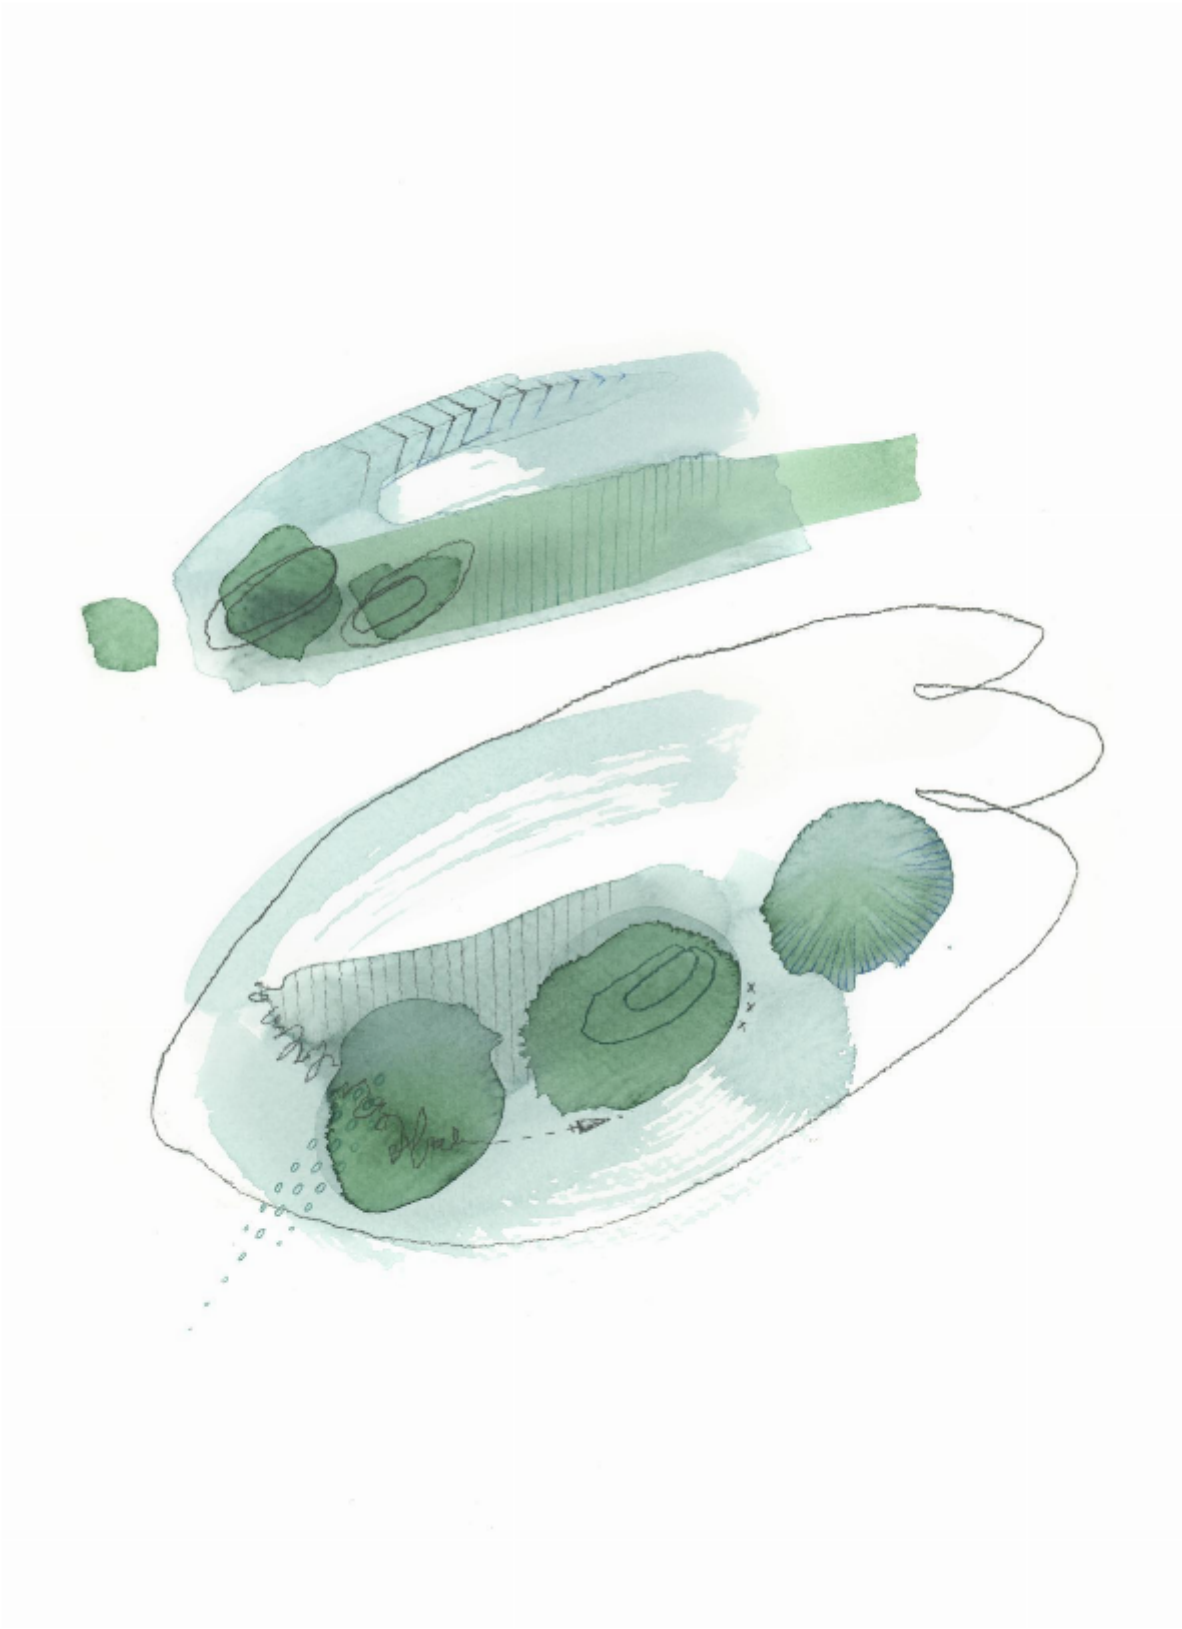

artéria

Abstraction #13

Renée Ève

CA\$210 + TAX

REF: 19722

Height: 27.93 cm (11")

Width: 35.55 cm (14")

DESCRIPTION

Watercolor framed 2024