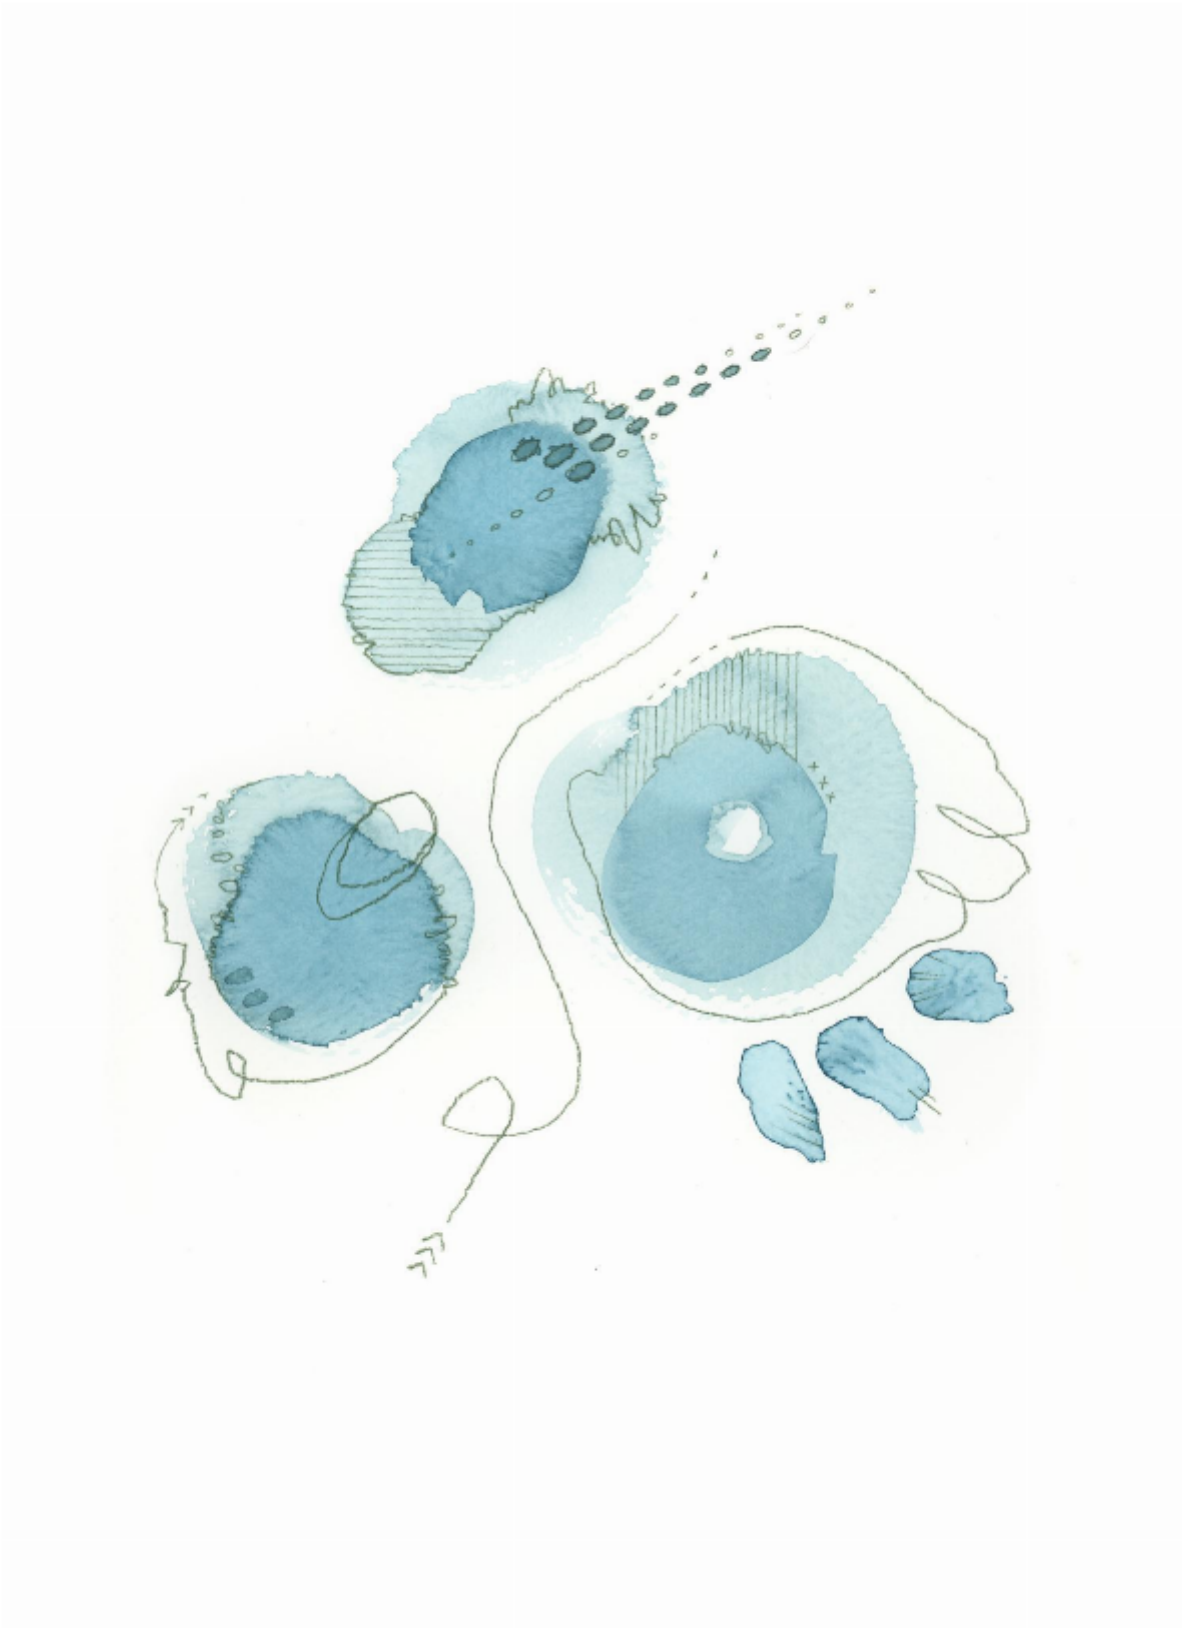

artéria

Abstraction #12

Renée Ève

CA\$210 + TAX

REF: 19721

Height: 27.93 cm (11")

Width: 35.55 cm (14")

**DESCRIPTION**

---

Watercolor framed 2024