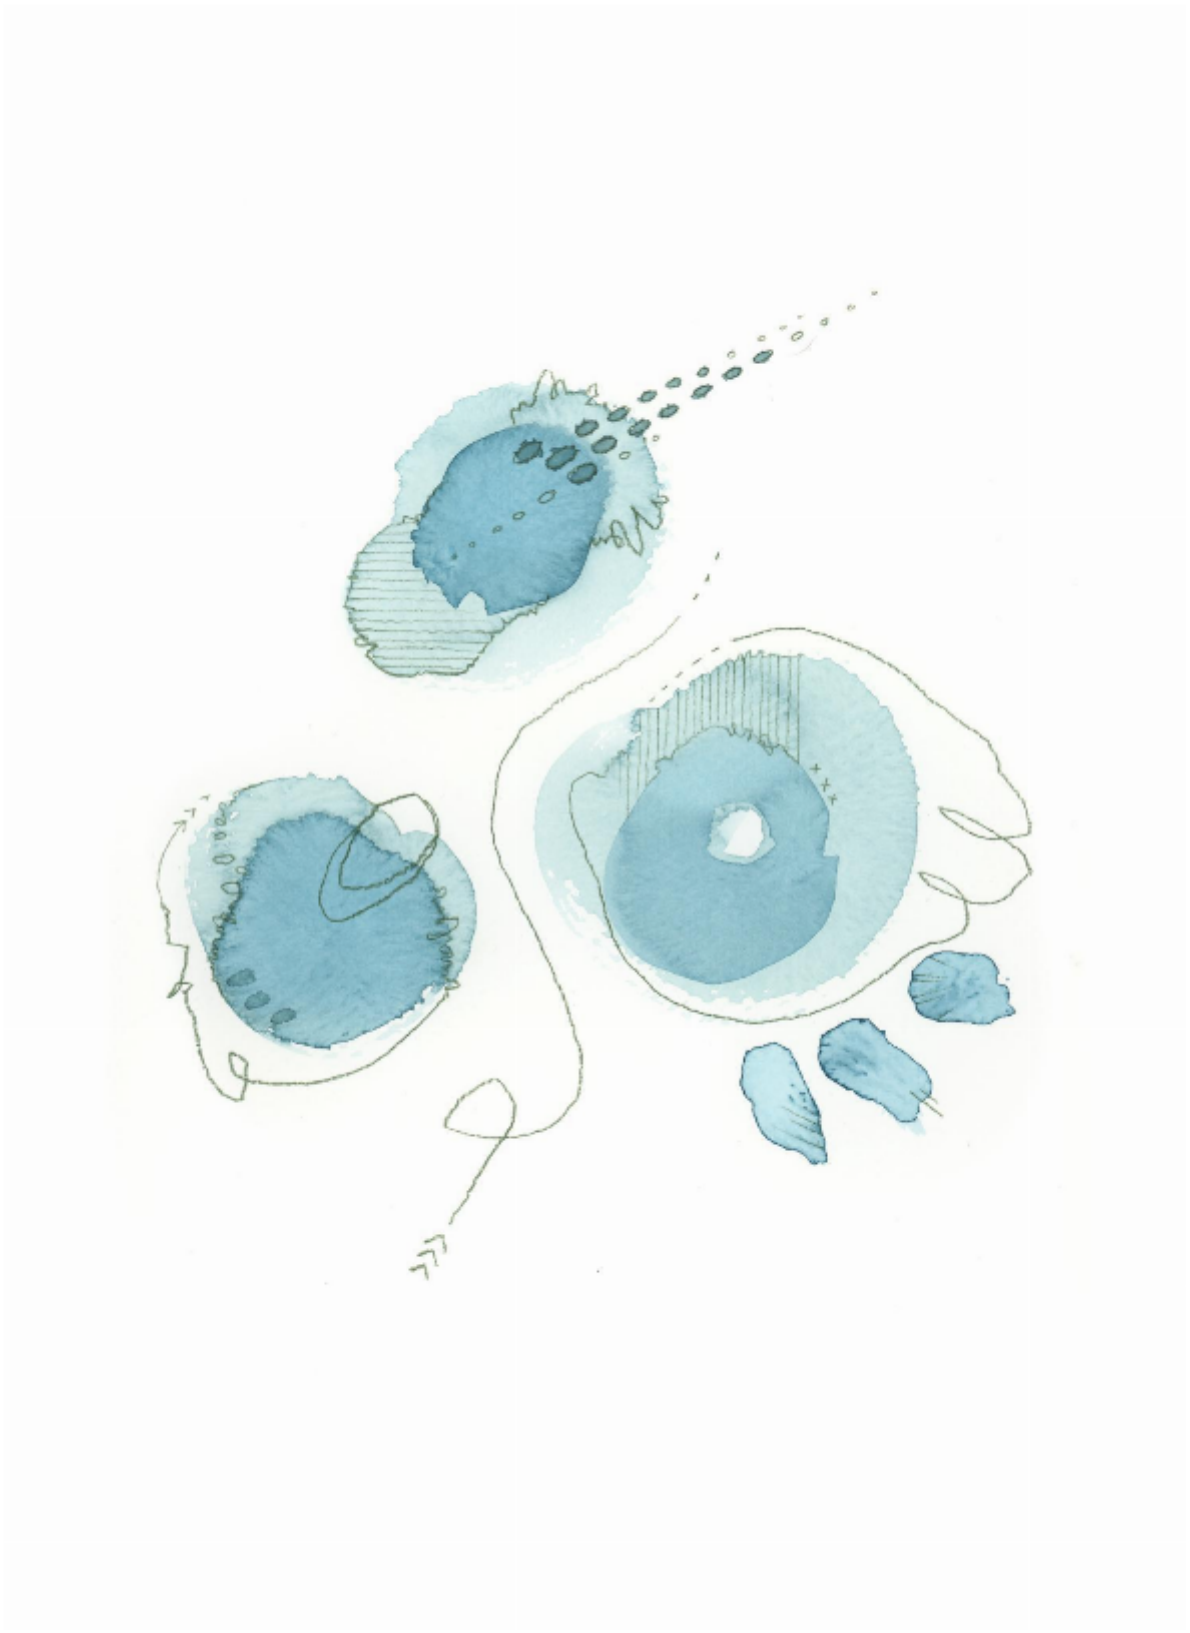

artéria

Abstraction #12

Renée Ève

CA\$210 + TAX

REF: 19721

Height: 27.93 cm (11")

Width: 35.55 cm (14")

## DESCRIPTION

---

Watercolor framed 2024