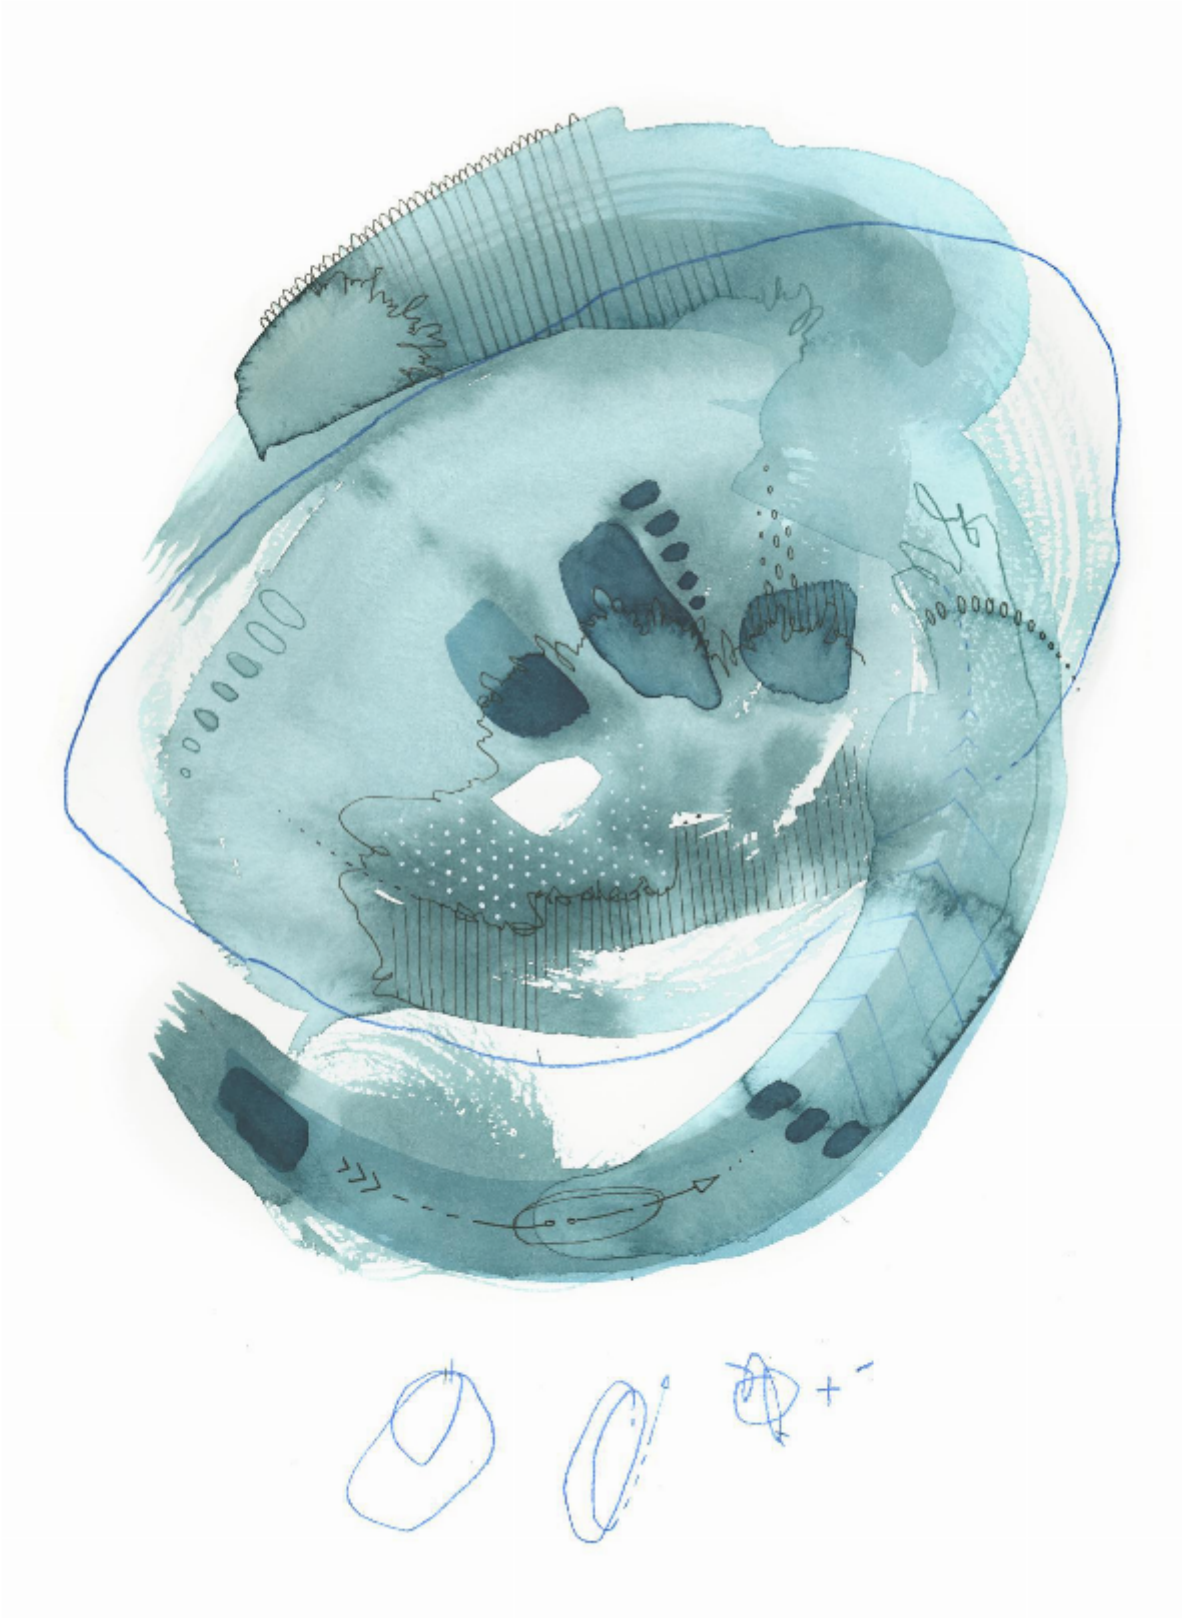

artéria

Abstraction #10

Renée Ève

CA\$210 + TAX

REF: 19719

Height: 27.93 cm (11")

Width: 35.55 cm (14")

**DESCRIPTION**

---

Watercolor framed 2024