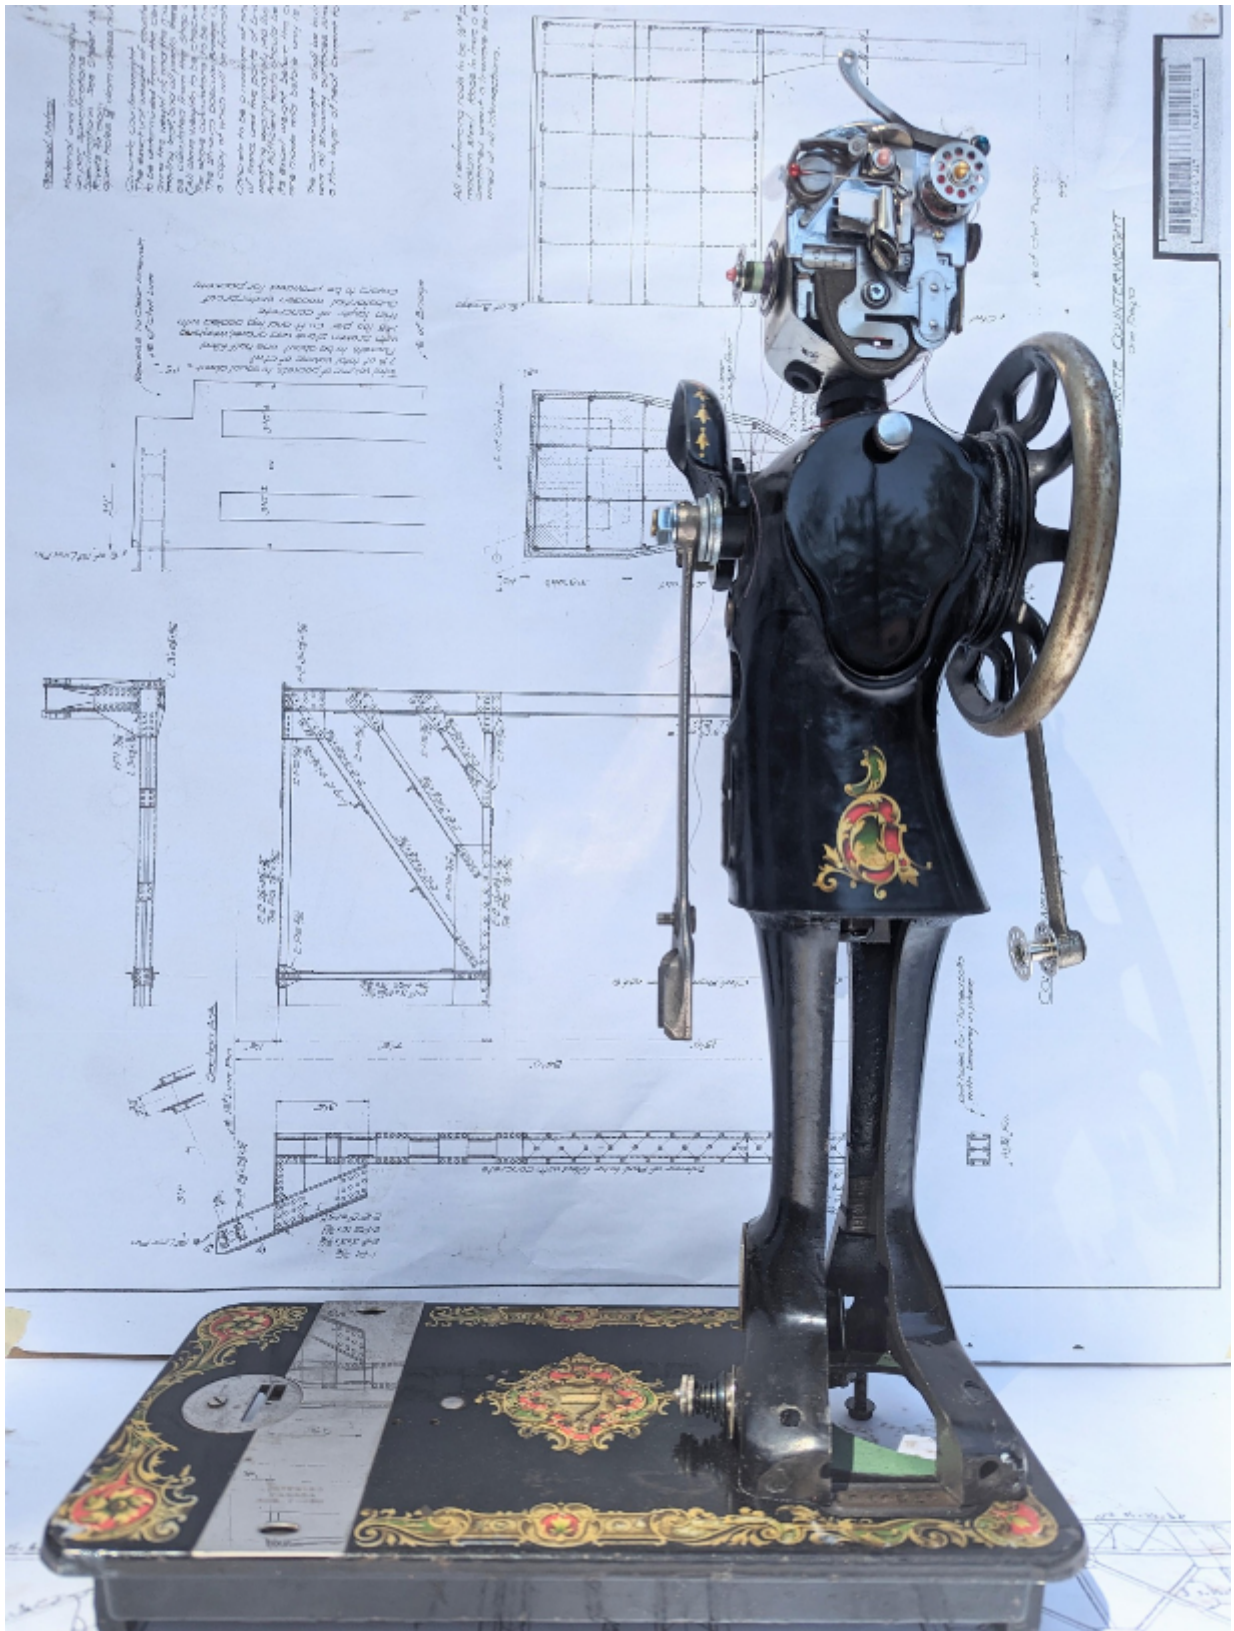

# artéria

Singer 00699491

Eric Nado

CA\$2,400 + TAX

REF: 19048

Height: 49.51 cm (19.5")

Width: 30.47 cm (12")

Depth: 16.5 cm (6.5")

## DESCRIPTION

---