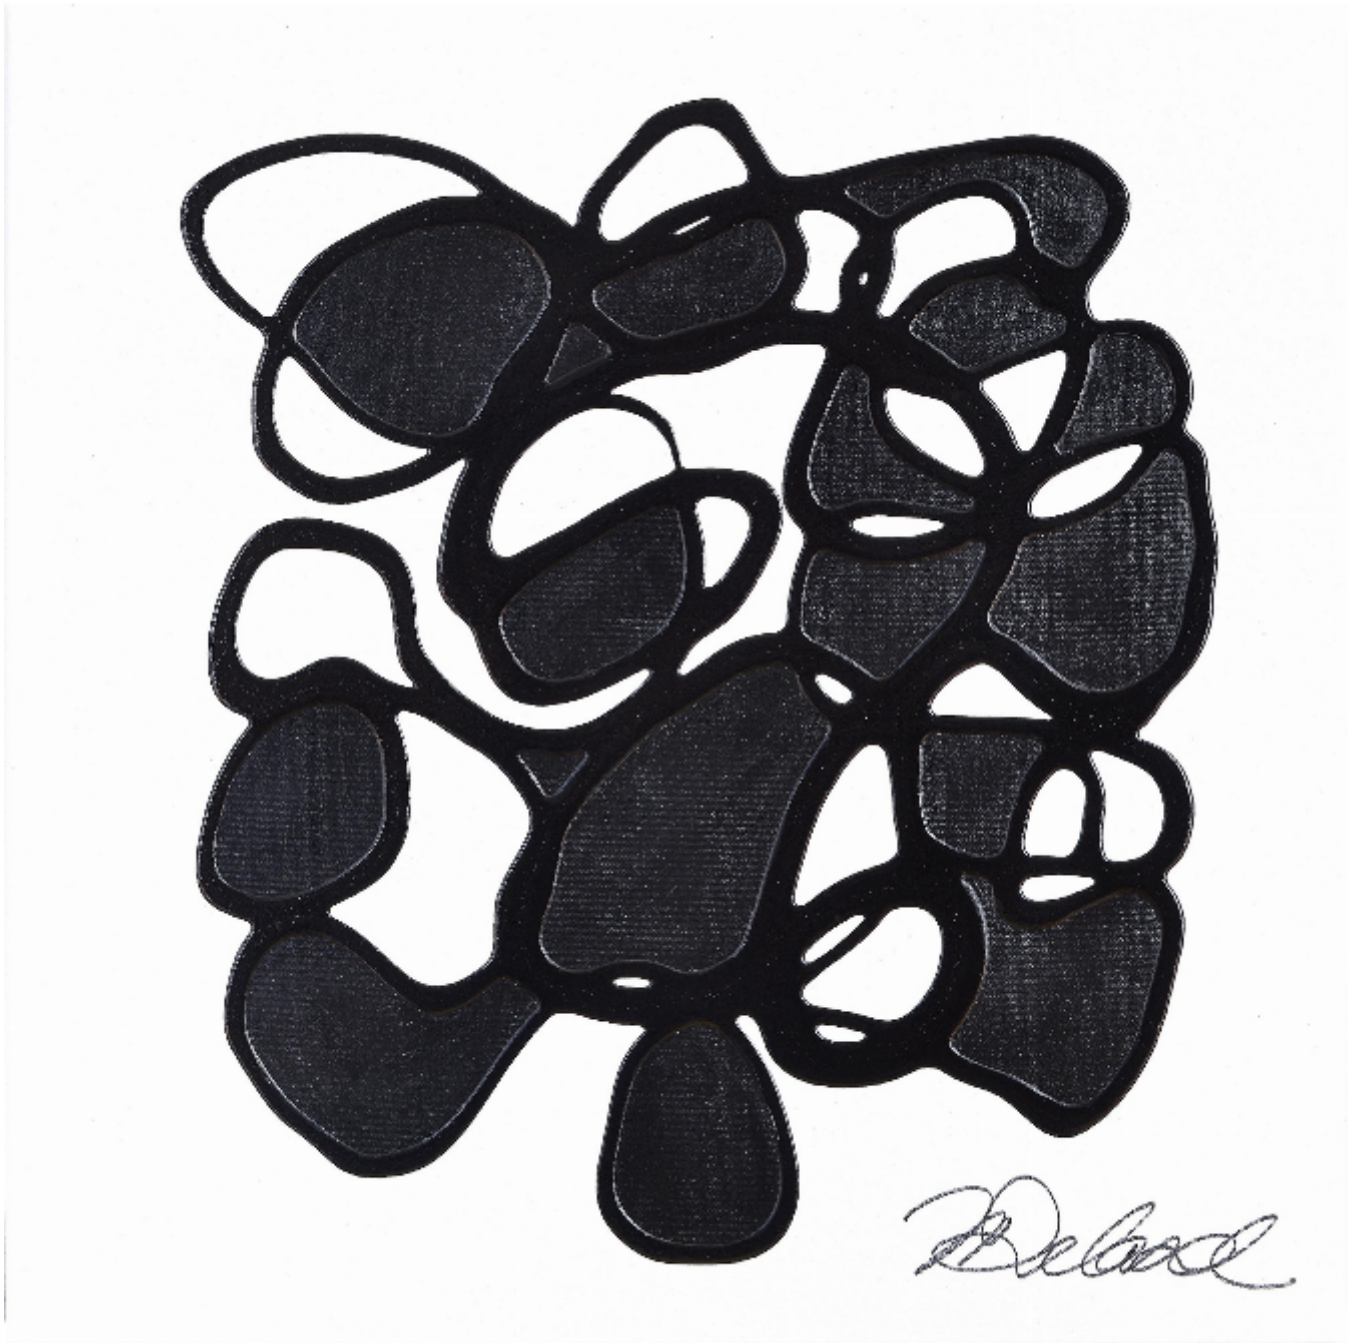

artéria

Ombre I

Nathalie Deland

CA\$1,427 + TAX

REF: 17294

Height: 45.7 cm (18")

Width: 45.7 cm (18")

## DESCRIPTION

---

2022 (Framed)