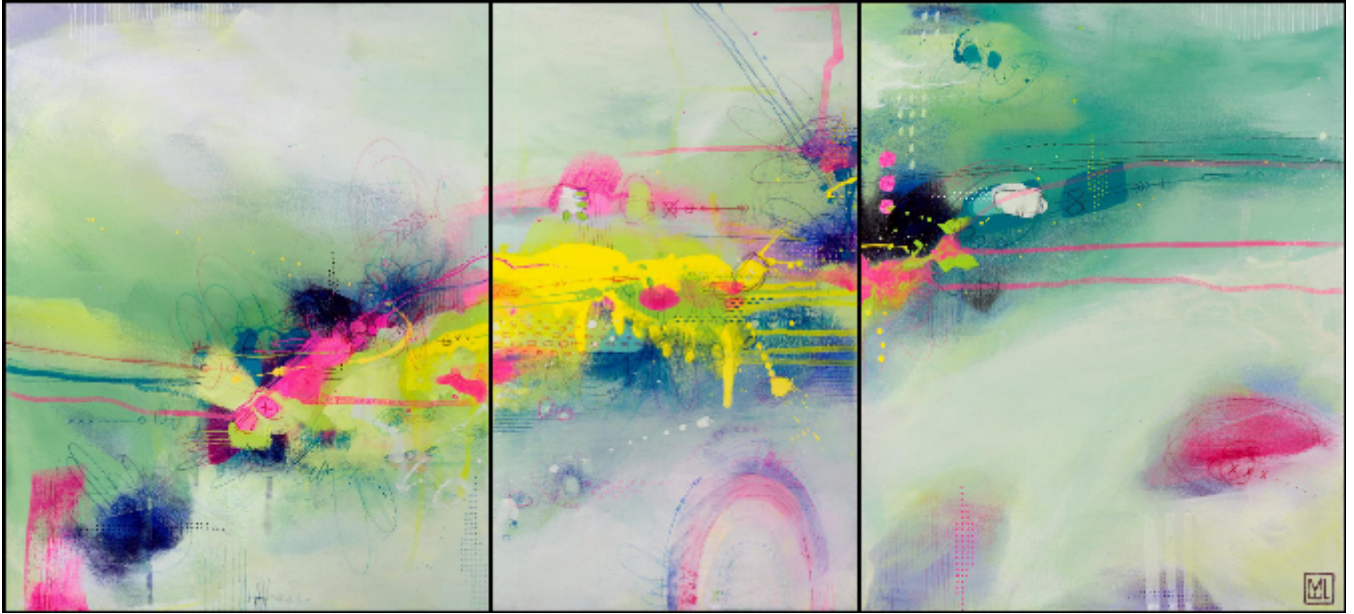

artéria

Starshine #2

Marie-Ève Lachance

Sold

REF: 19581

Height: 111.72 cm (44")

Width: 50.78 cm (20")

DESCRIPTION

Tryptich 2 X (16" X 20") + 1 X (12" X 20")