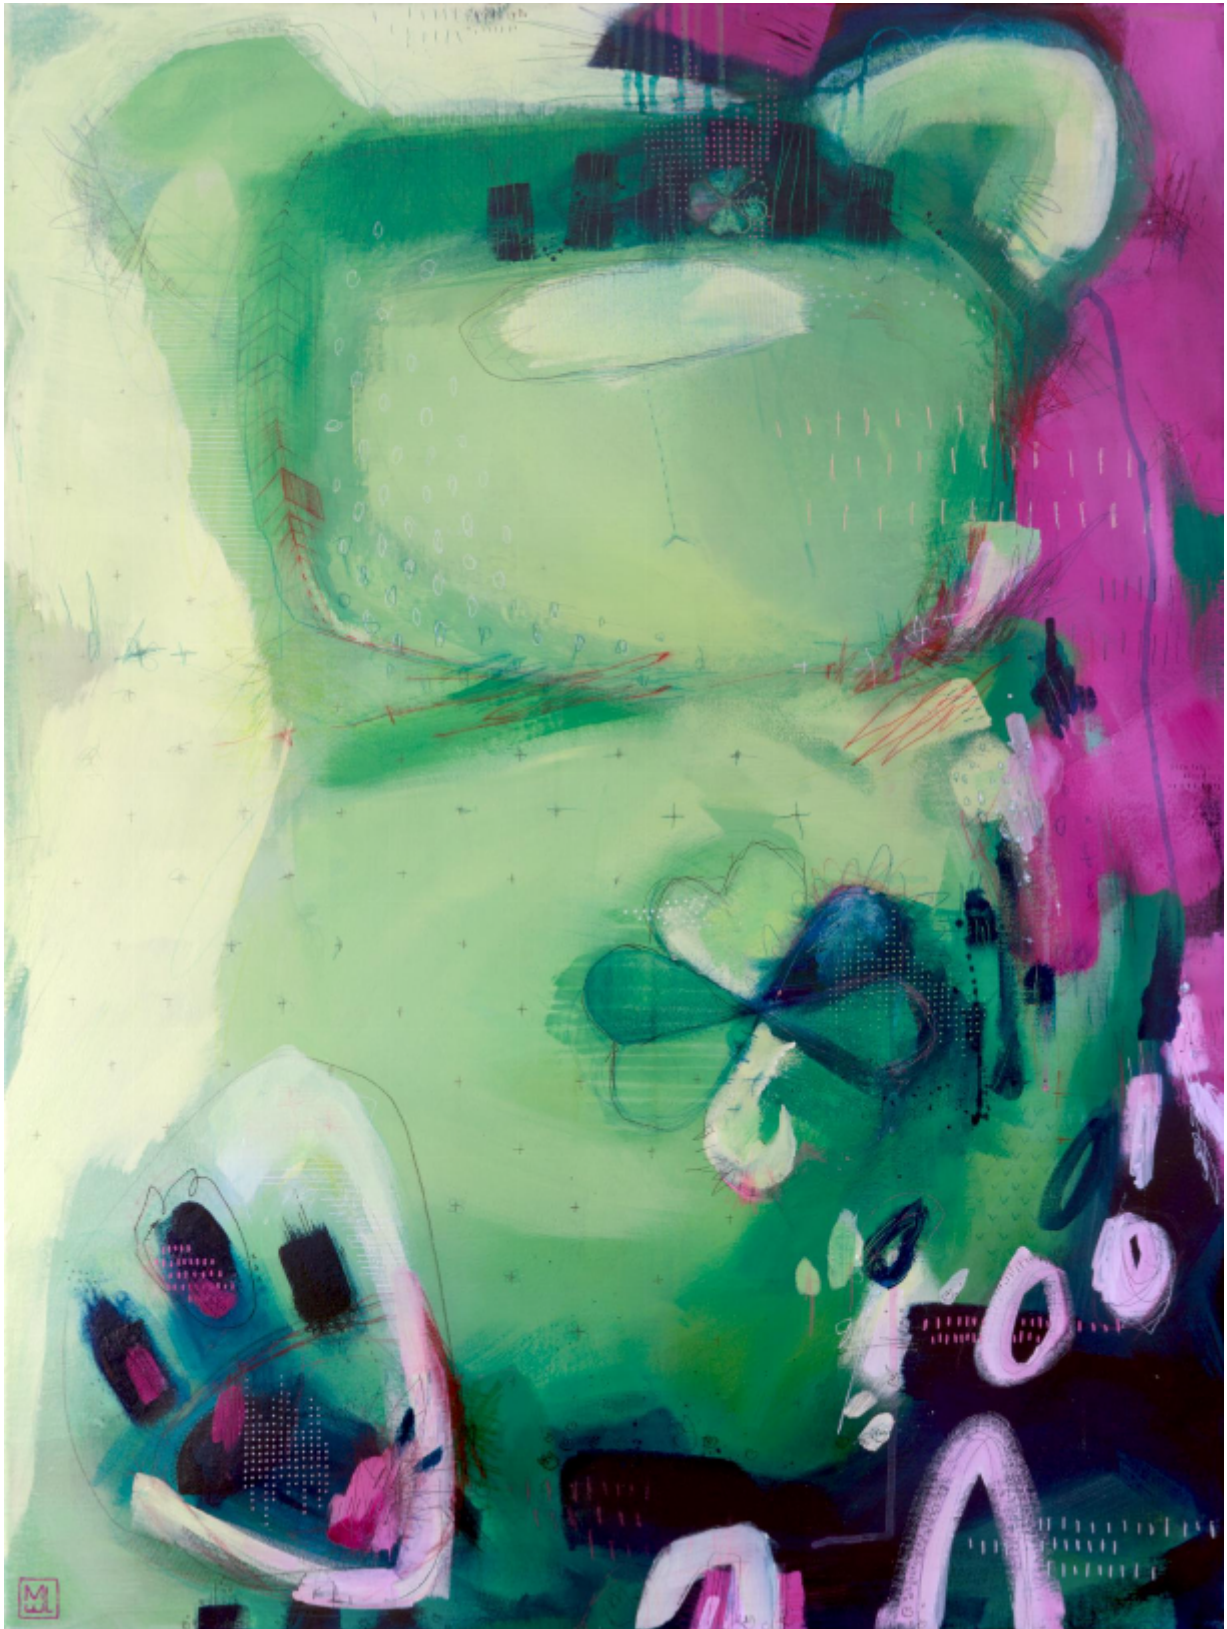

artéria

Luck happens

Marie-Eve Lachance

Sold

REF: 20537

Height: 76.17 cm (30")

Width: 101.56 cm (40")

DESCRIPTION

Acrylic on canvas
2025