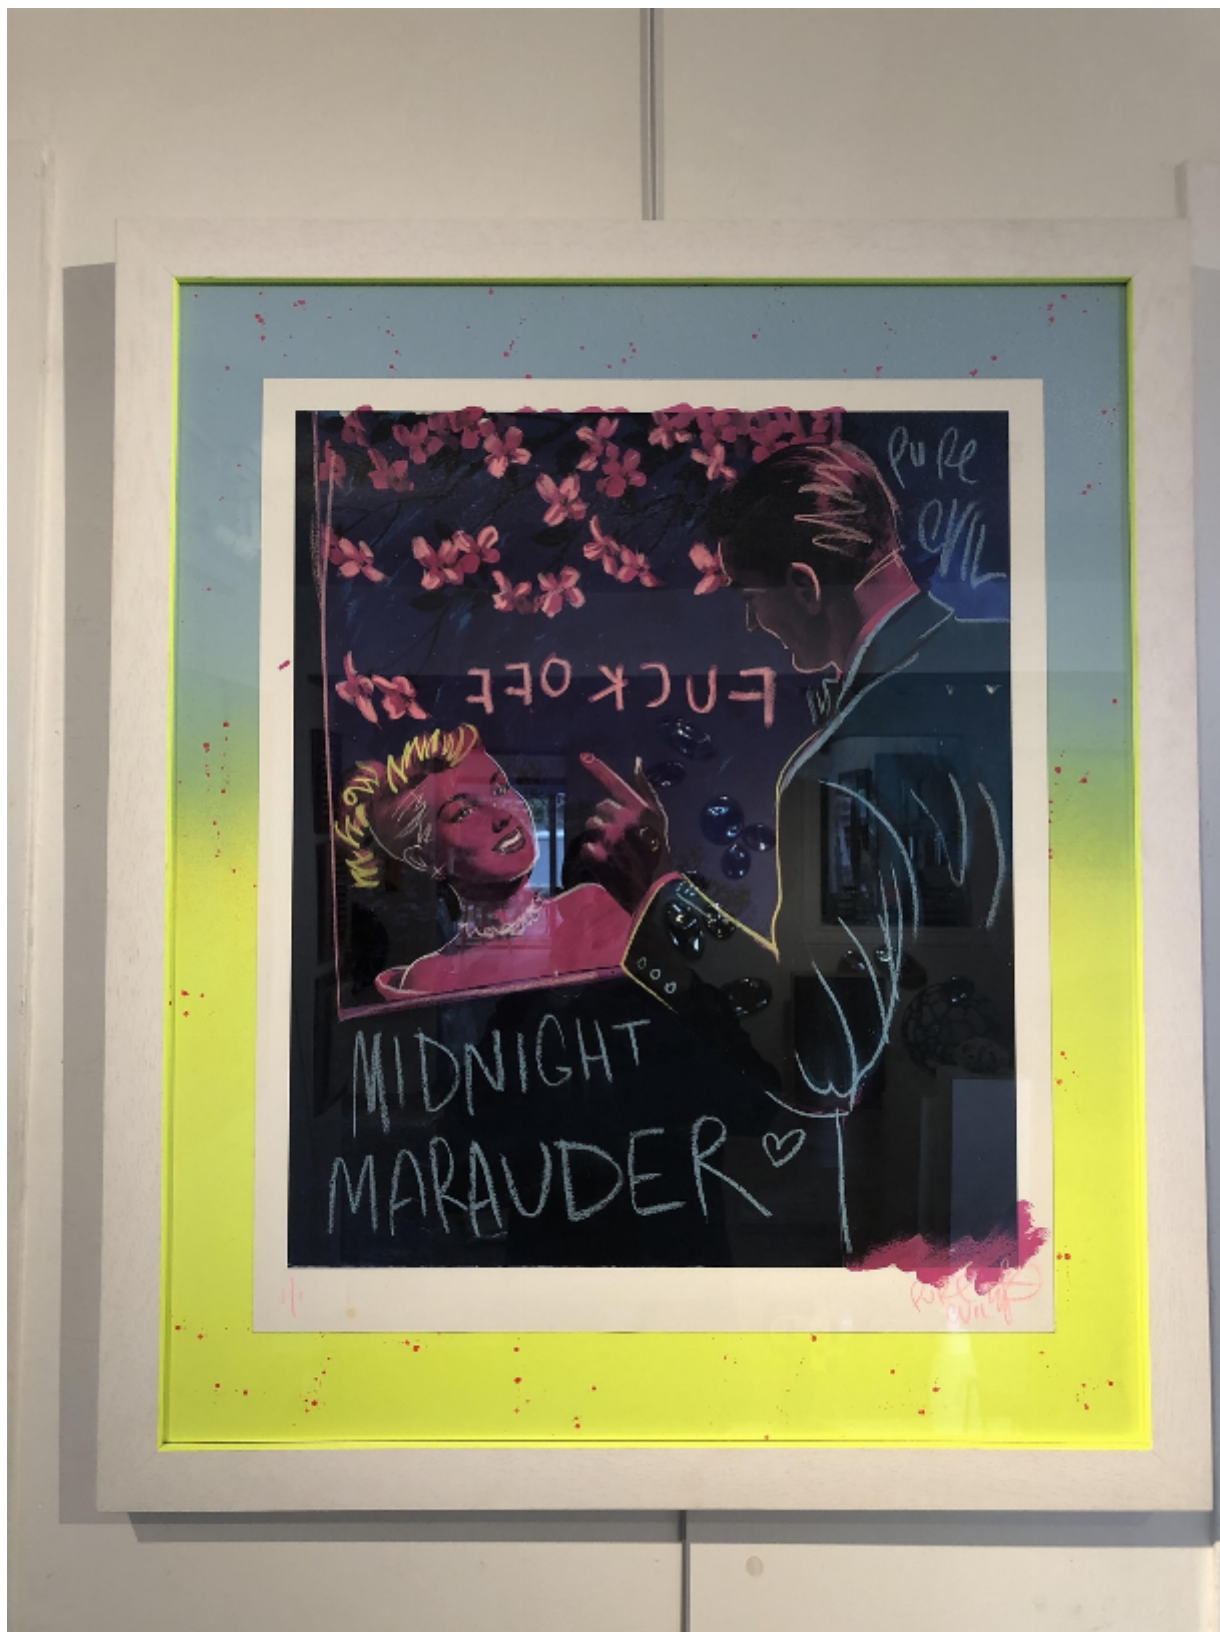

# artéria

After a couple of Limoncello's .....

"Pure Evil"

CA\$1,675 + TAX

REF: 18845

Height: 99.02 cm (39")

Width: 83.79 cm (33")

## DESCRIPTION

---

Giclee print with Canon ink over painting and Japanese chalk handfinishing

Frame handfinished with glowing edge flavoured with limoncello (not really)

300gsm hannemuhle paper

74 cm x 61 cm