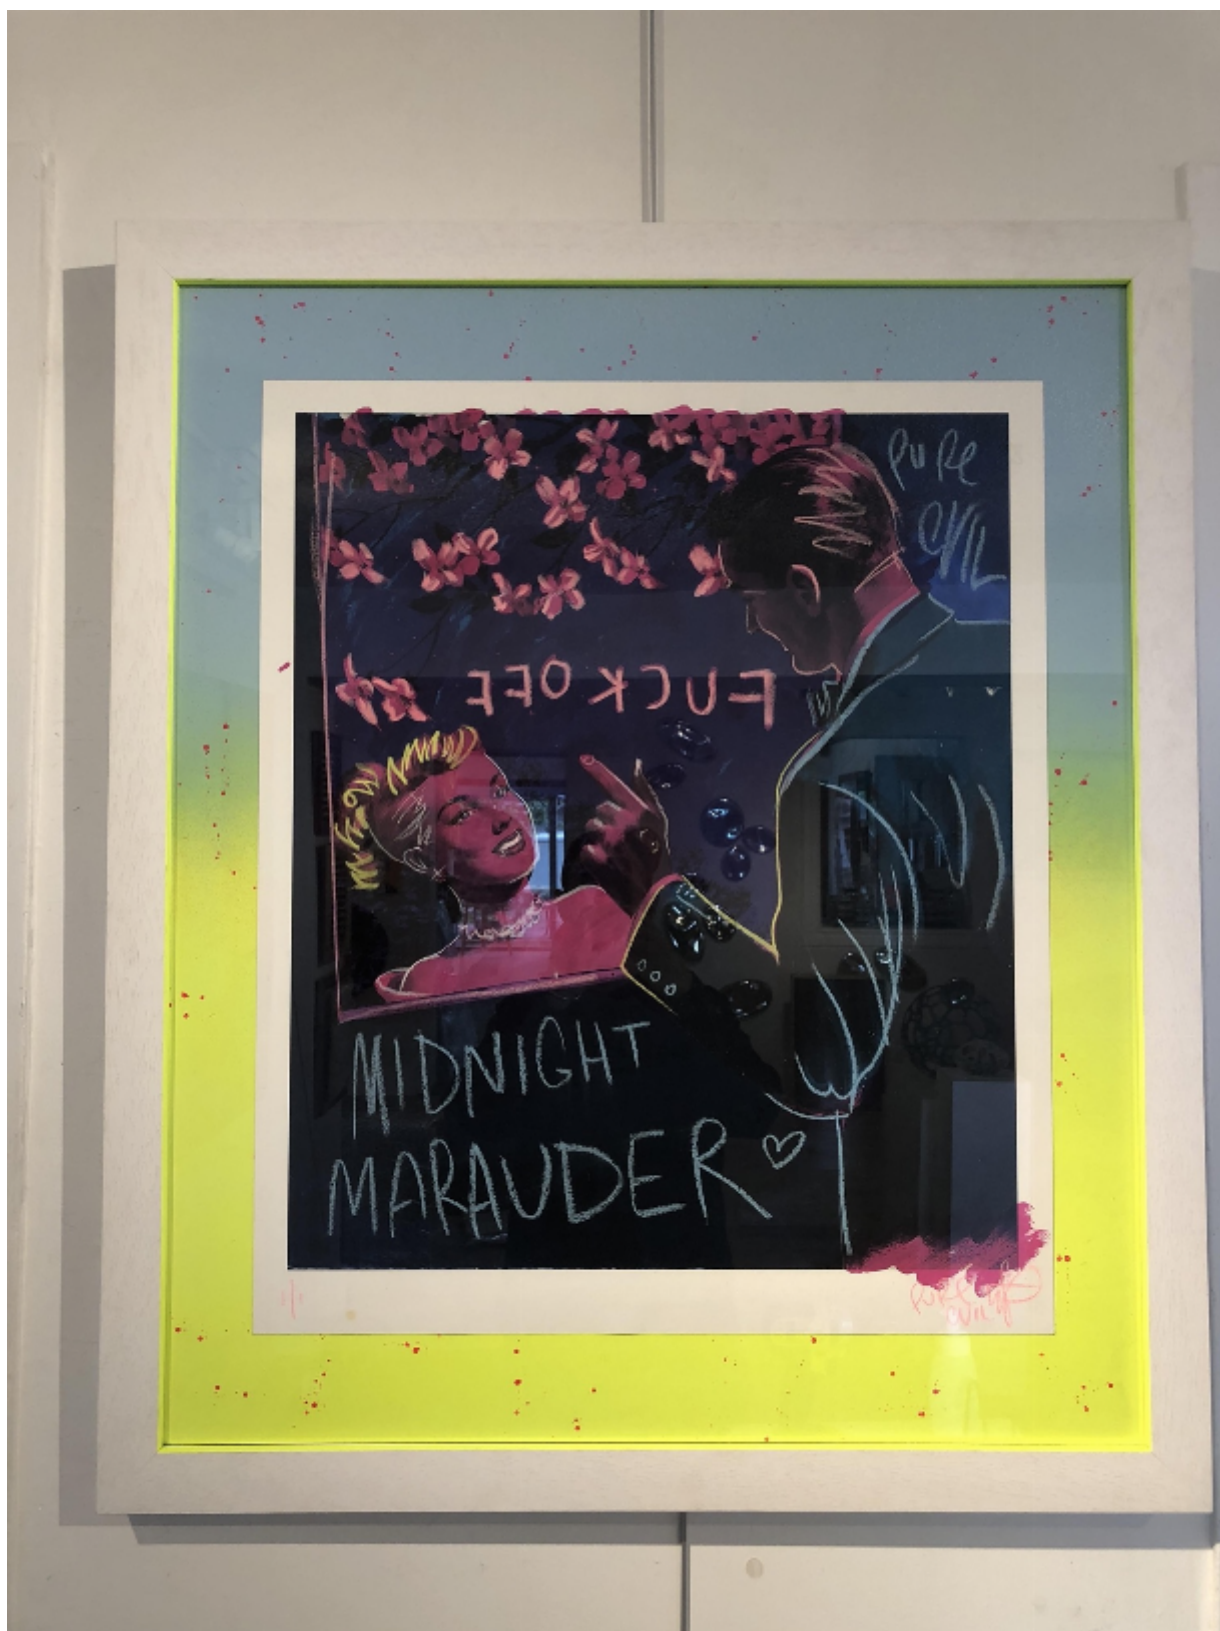

artéria

After a couple of Limoncello's

"Pure Evil"

CA\$1,675 + TAX

REF: 18845

Height: 99.02 cm (39")

Width: 83.79 cm (33")

DESCRIPTION

Giclee print with Canon ink over painting and Japanese chalk handfinishing

Frame handfinished with glowing edge flavoured with limoncello (not really)

300gsm hannemuhle paper

74 cm x 61 cm