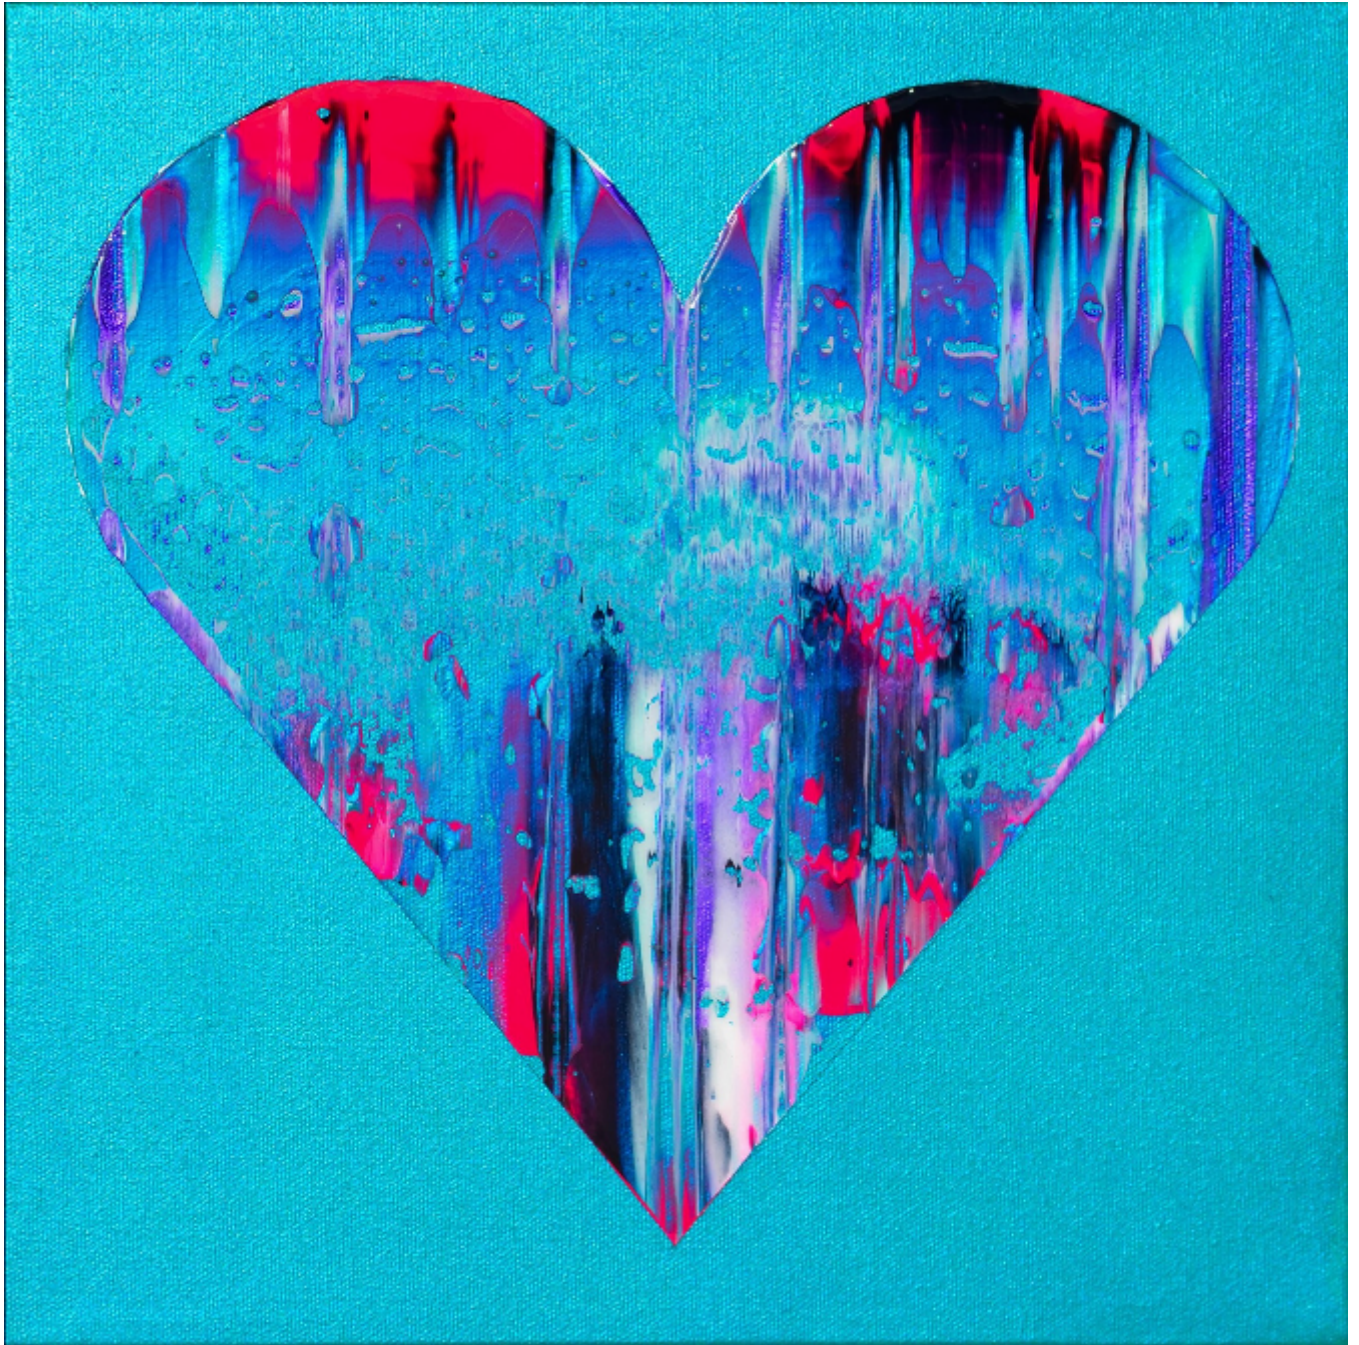

artéria

Green and pink heart

Isabelle Beaubien

CA\$495 + TAX

REF: 19229

Height: 30.47 cm (12")

Width: 30.47 cm (12")

Depth: 4.06 cm (1.6")

DESCRIPTION

Acrylic & resin on canvas.