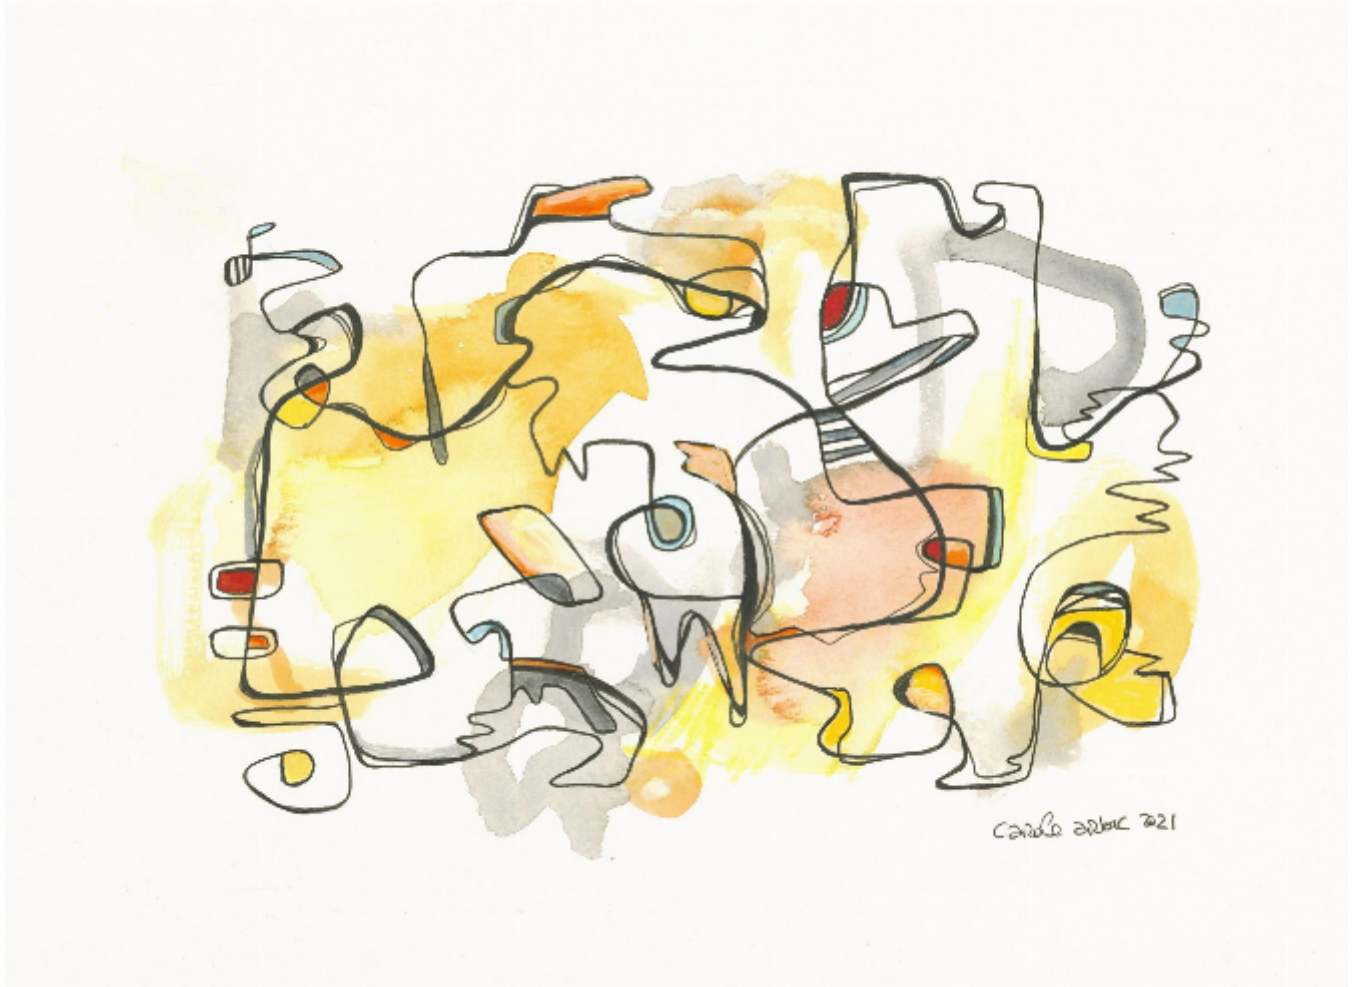

artéria

Eau de vie 11

Carole Arbic

CA\$250 + TAX

REF: 17315

Height: 418.94 cm (164.9")

Width: 291.99 cm (115")

DESCRIPTION

Watercolor and marker on paper - 2021