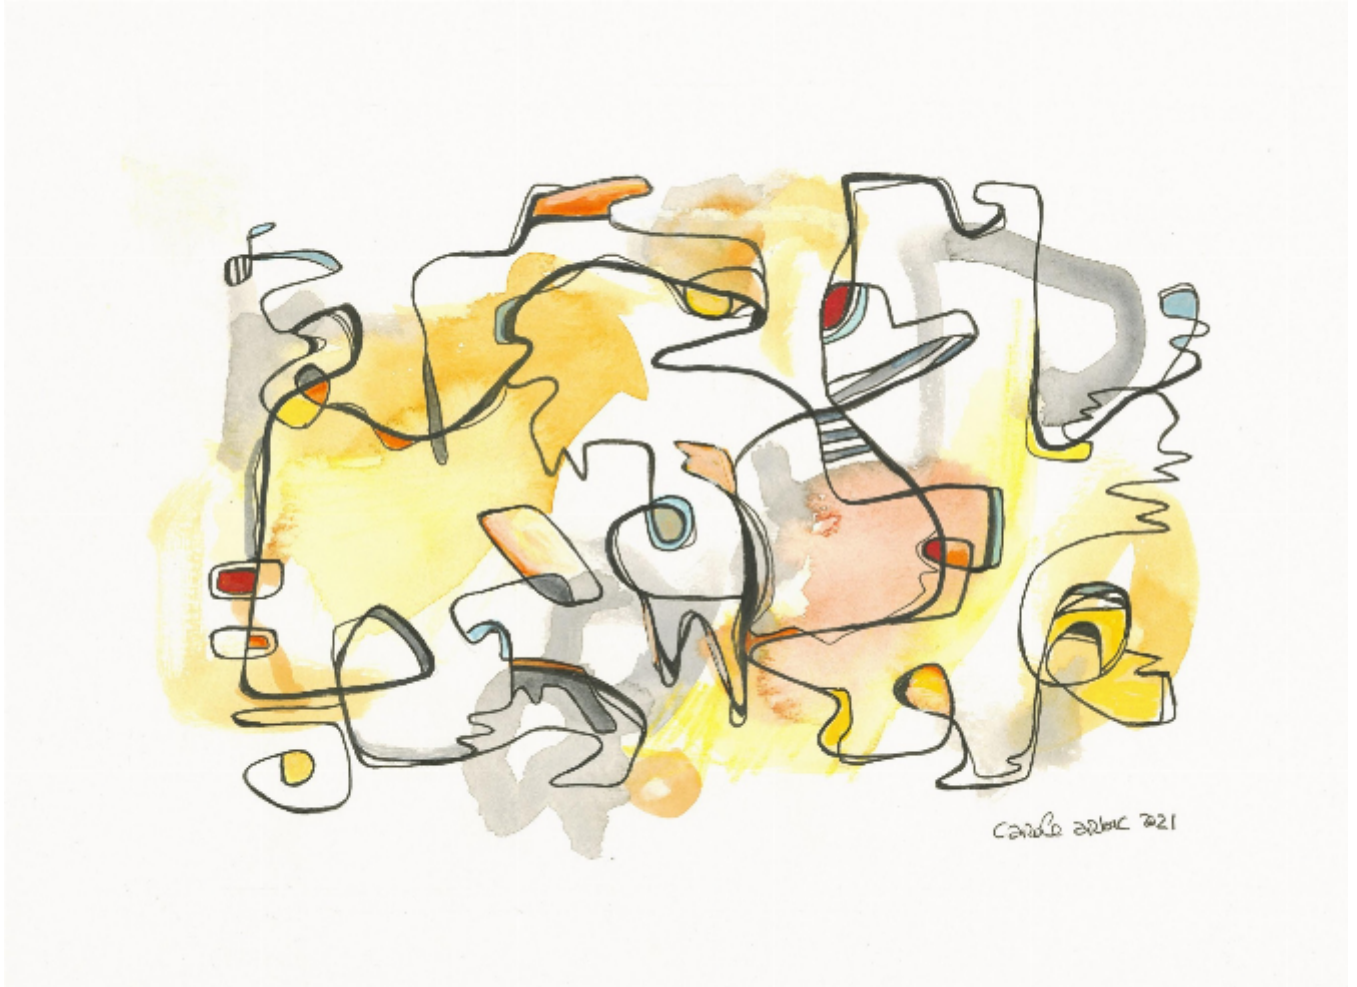

# artéria

Eau de vie 11

Carole Arbic

CA\$250 + TAX

REF: 17315

Height: 418.94 cm (164.9")

Width: 291.99 cm (115")

## DESCRIPTION

---

Watercolor and marker on paper - 2021