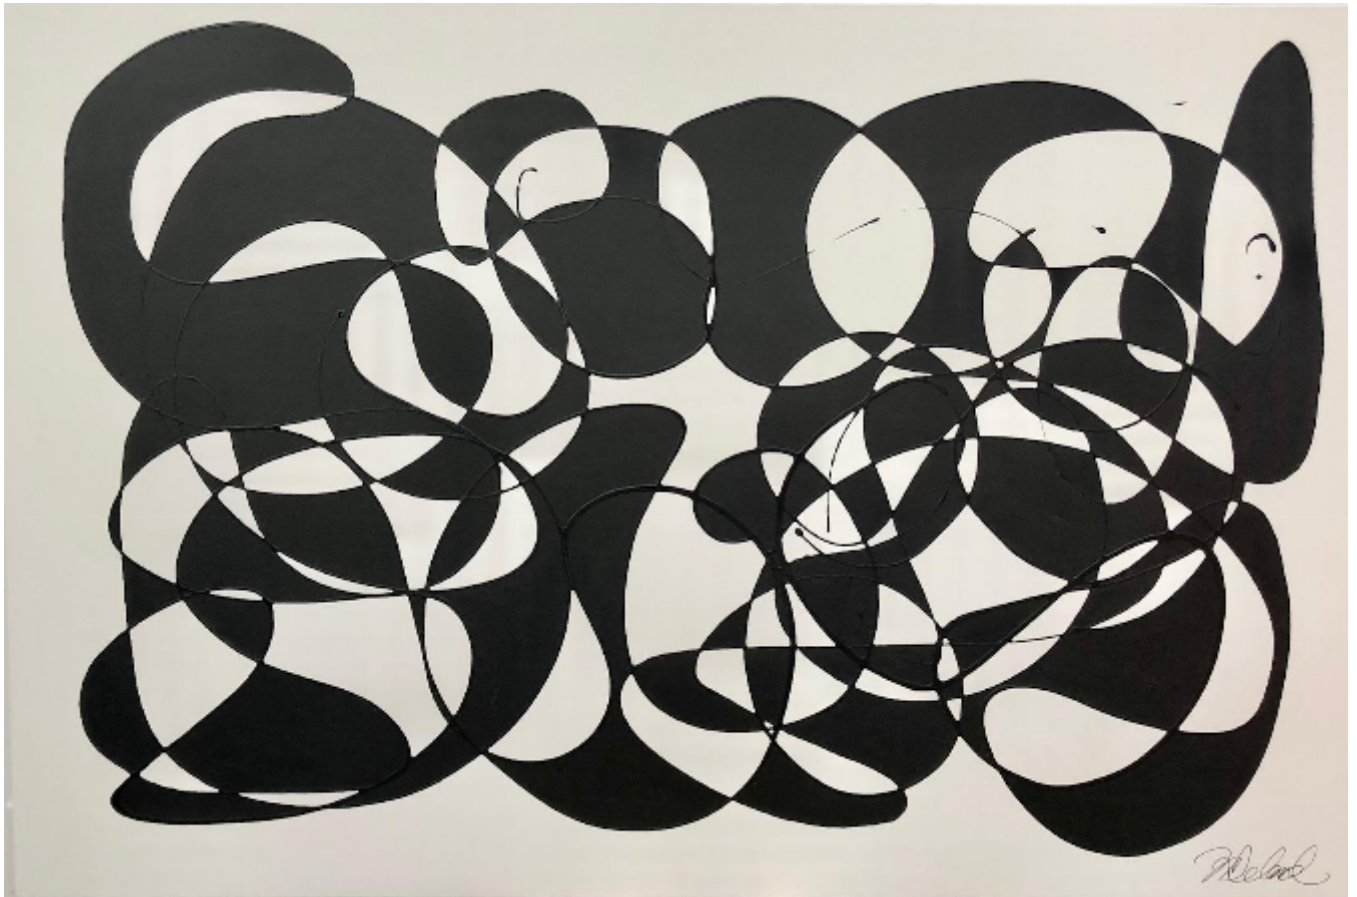

artéria

Step back to see more clearly

Nathalie Deland

Sold

REF: 18538

Height: 101.56 cm (40")

Width: 152.34 cm (60")

DESCRIPTION