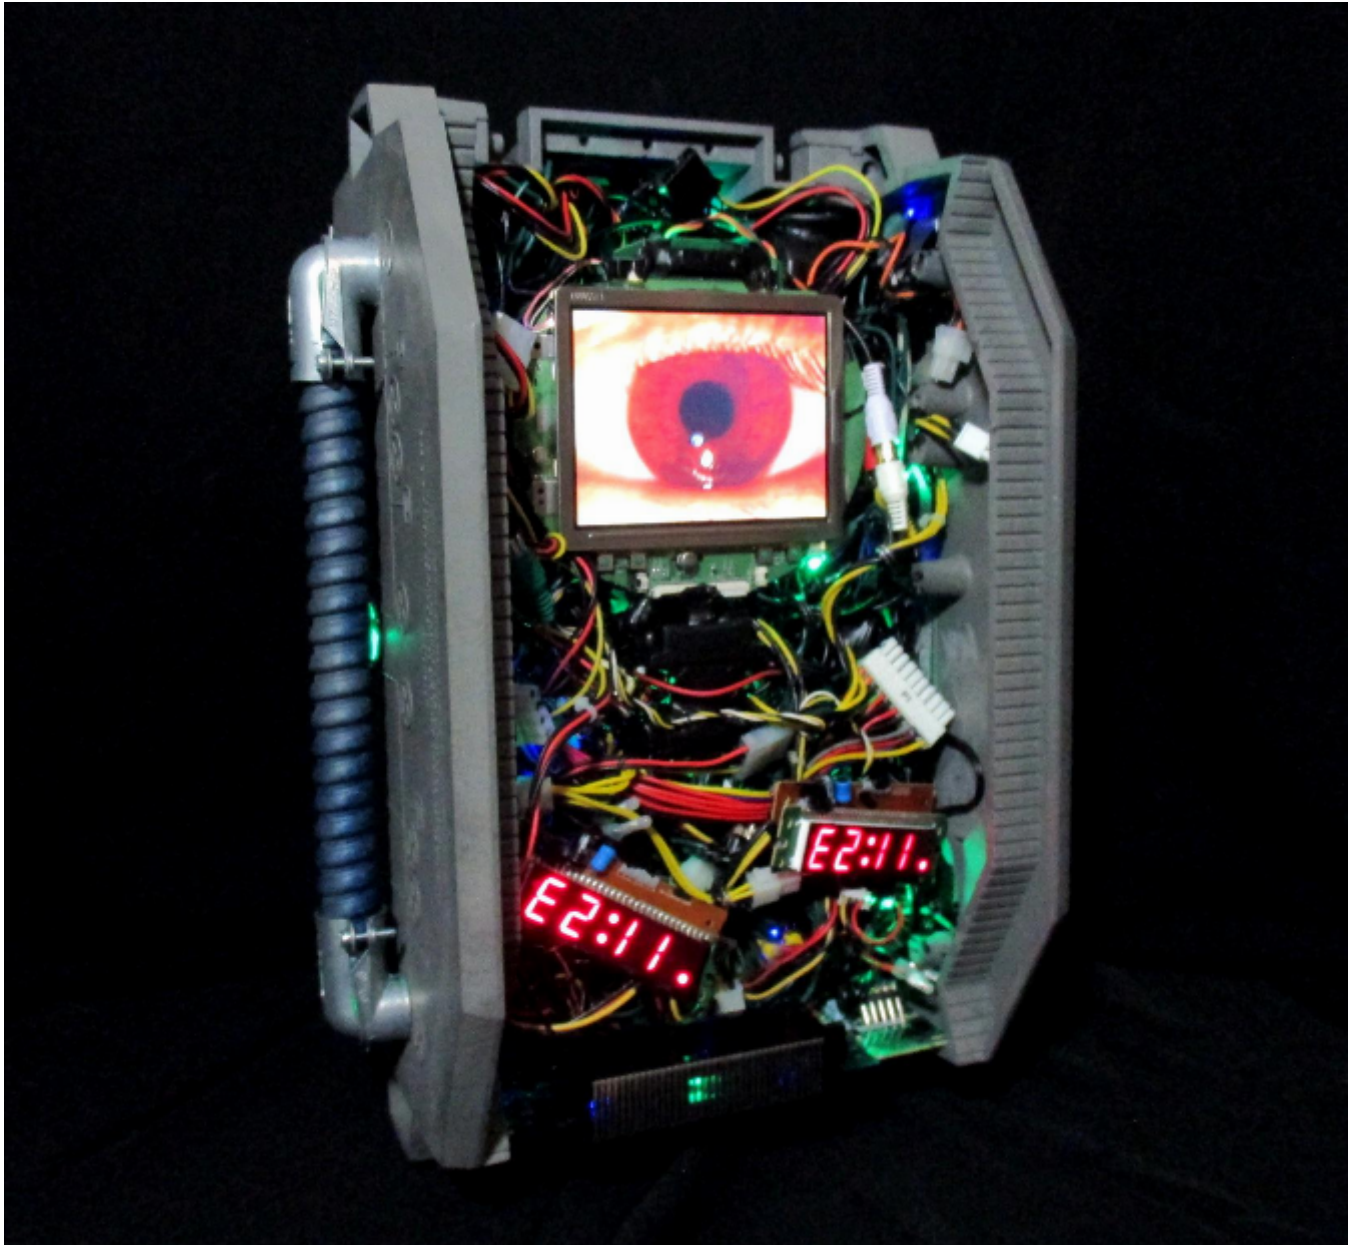

artéria

Glitch TechX 0-101317-0

Mr Revrac

Sold

REF: 14410

Height: 41 cm (16.1")

Width: 30.5 cm (12")

Depth: 23 cm (9.1")

DESCRIPTION

2017
Multimedia Assemblage