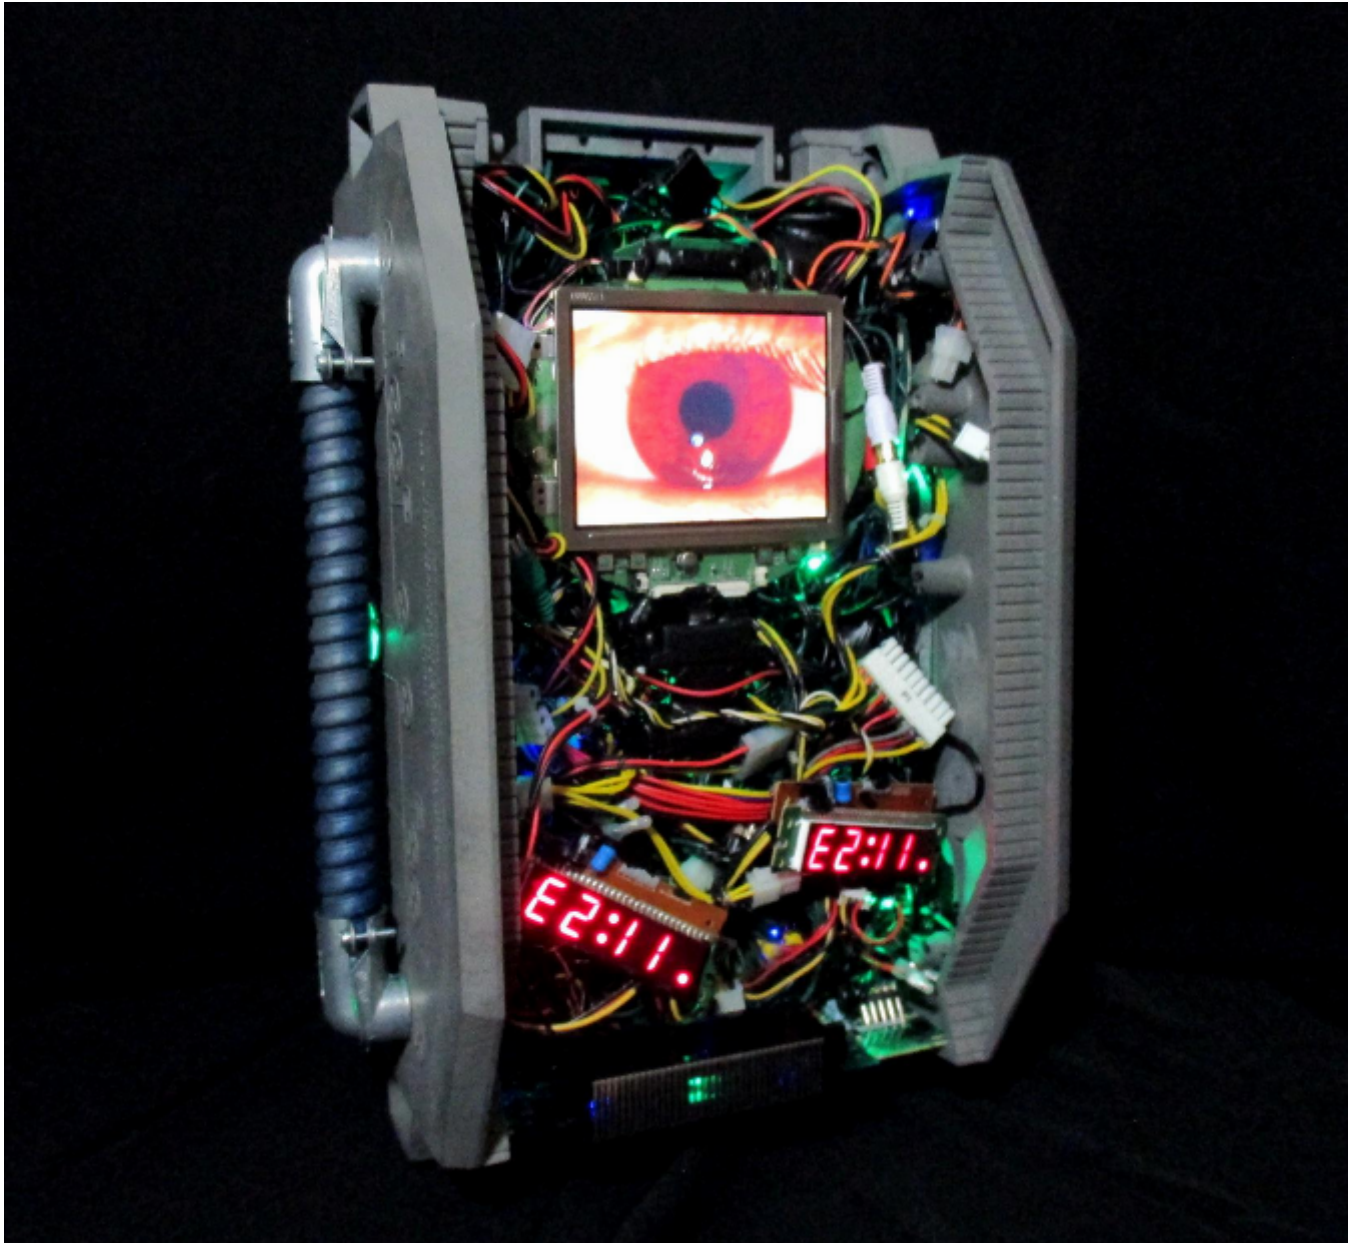

artéria

Glitch TechX 0-101317-0

Mr Revrac

Sold

REF: 14410

Height: 41 cm (16.1")

Width: 30.5 cm (12")

Depth: 23 cm (9.1")

DESCRIPTION

2017
Multimedia Assemblage