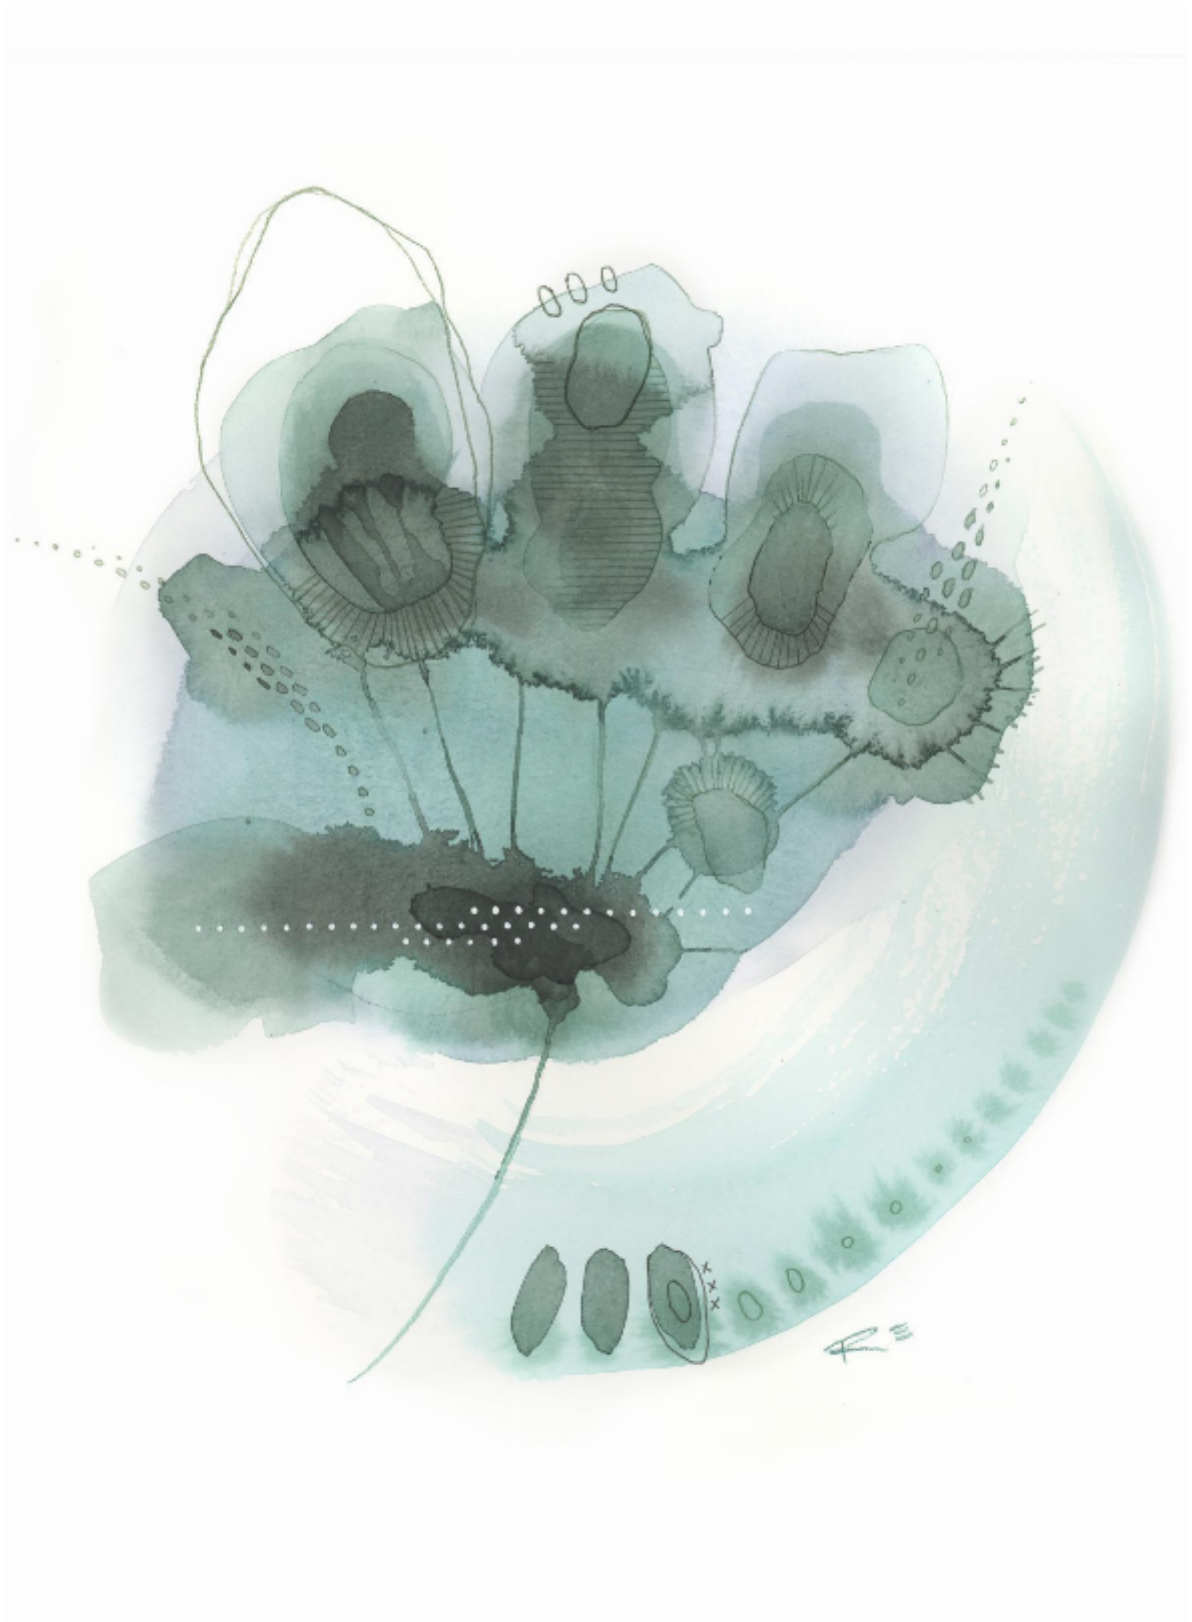

artéria

Abstraction #4

Renée Ève

CA\$210 + TAX

REF: 19712

Height: 27.93 cm (11")

Width: 35.55 cm (14")

DESCRIPTION

Watercolor framed 2024