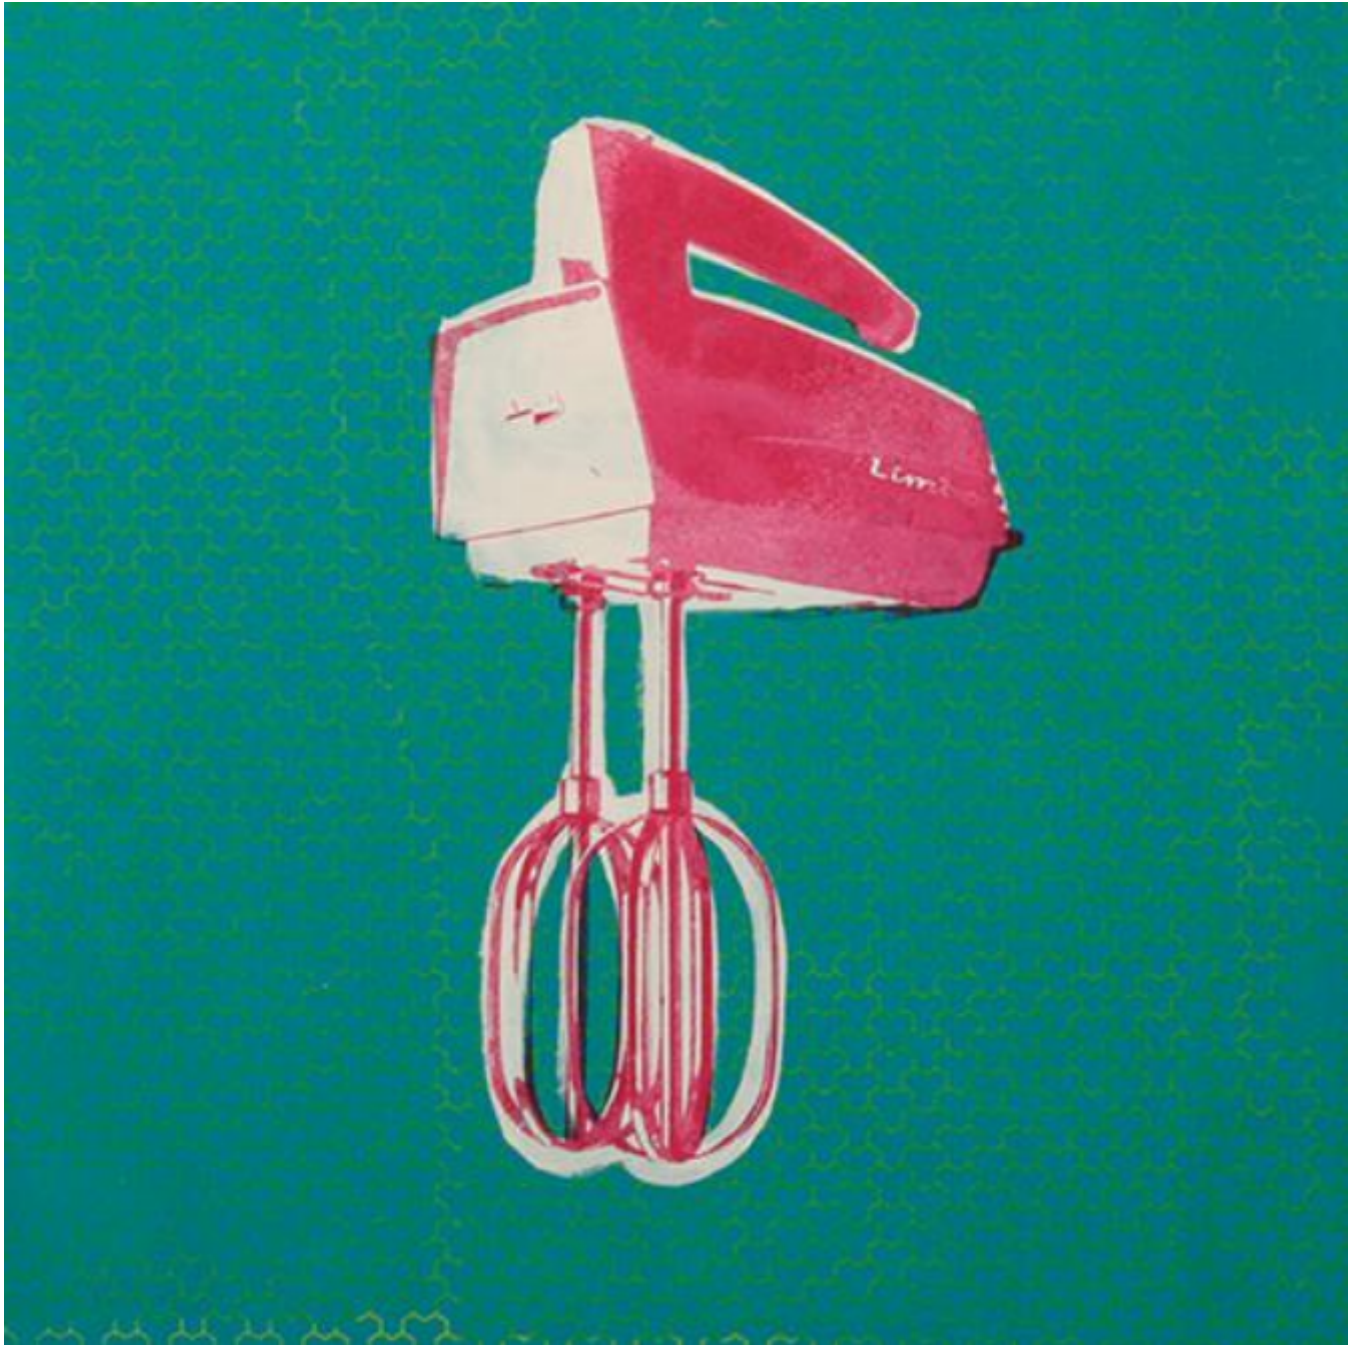

artéria

mixer on blue

Limbo

CA\$1,010 + TAX

REF: 9742

Height: 61 cm (24")

Width: 61 cm (24")

DESCRIPTION