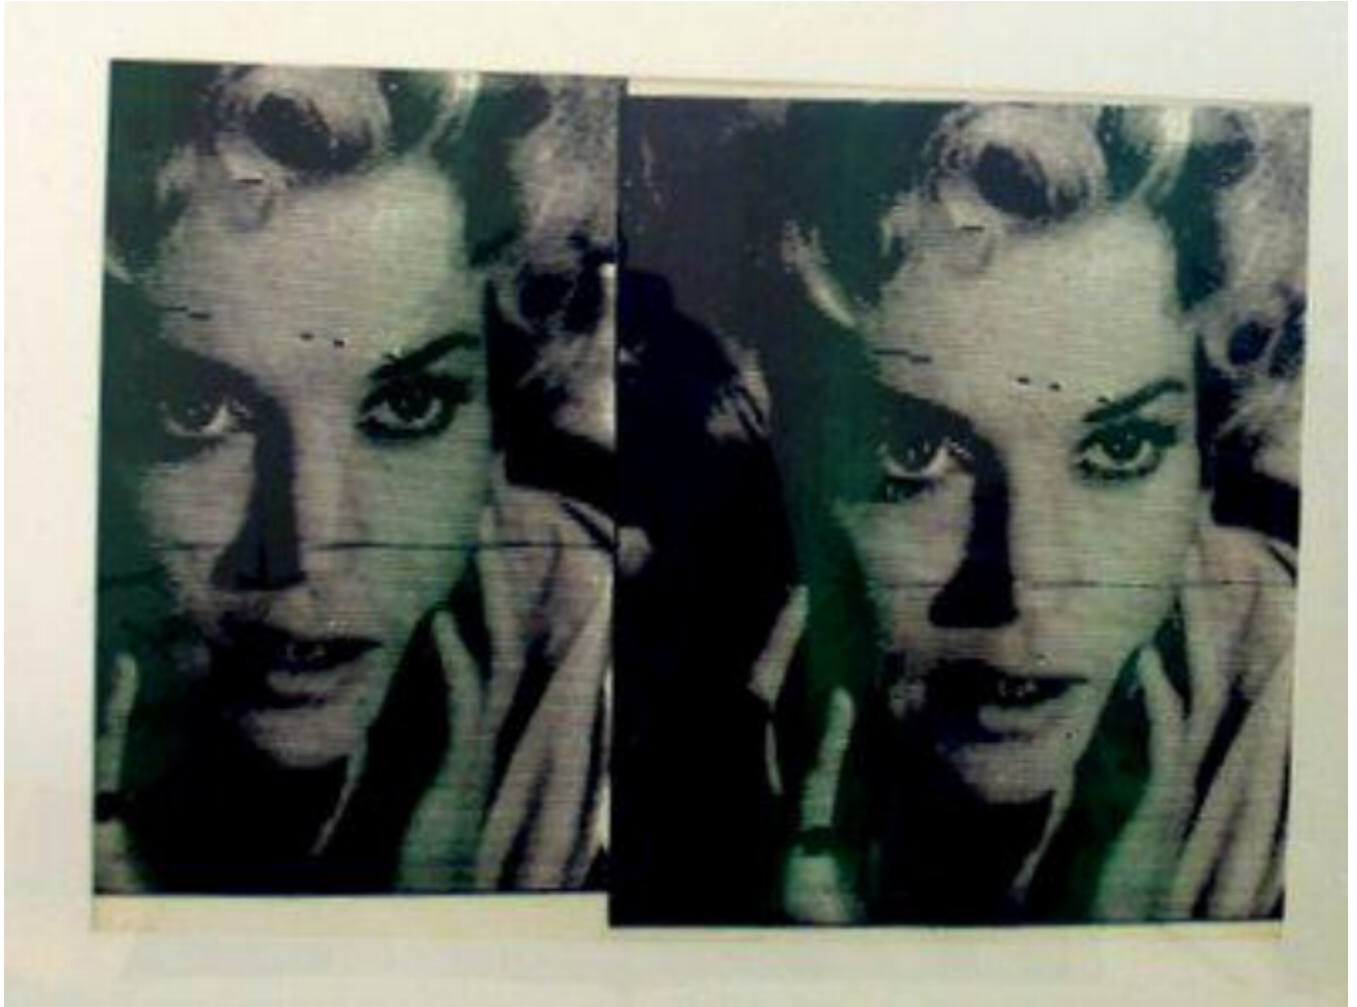

artéria

Twilight Zone

Christian Dorey

CA\$1,060 + TAX

REF: 3197

Height: 51 cm (20.1")

Width: 71.5 cm (28.1")

DESCRIPTION