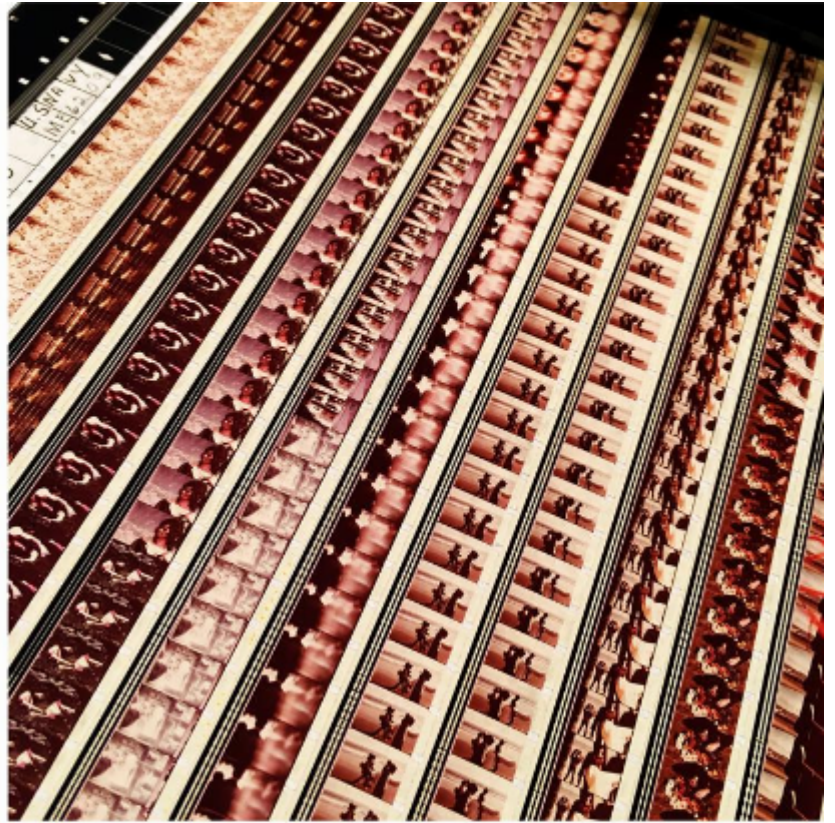

artéria

The Doors 1968 Unknown Soldier

Hugo Cantin

Sold

REF: 14538

Height: 147.5 cm (58.1")

Width: 46 cm (18.1")

DESCRIPTION

2017
RARE, 1968 Promo Film
Light Box / 16mm Film Collage, Metal frame (Transfo-120V)
UNIQUE