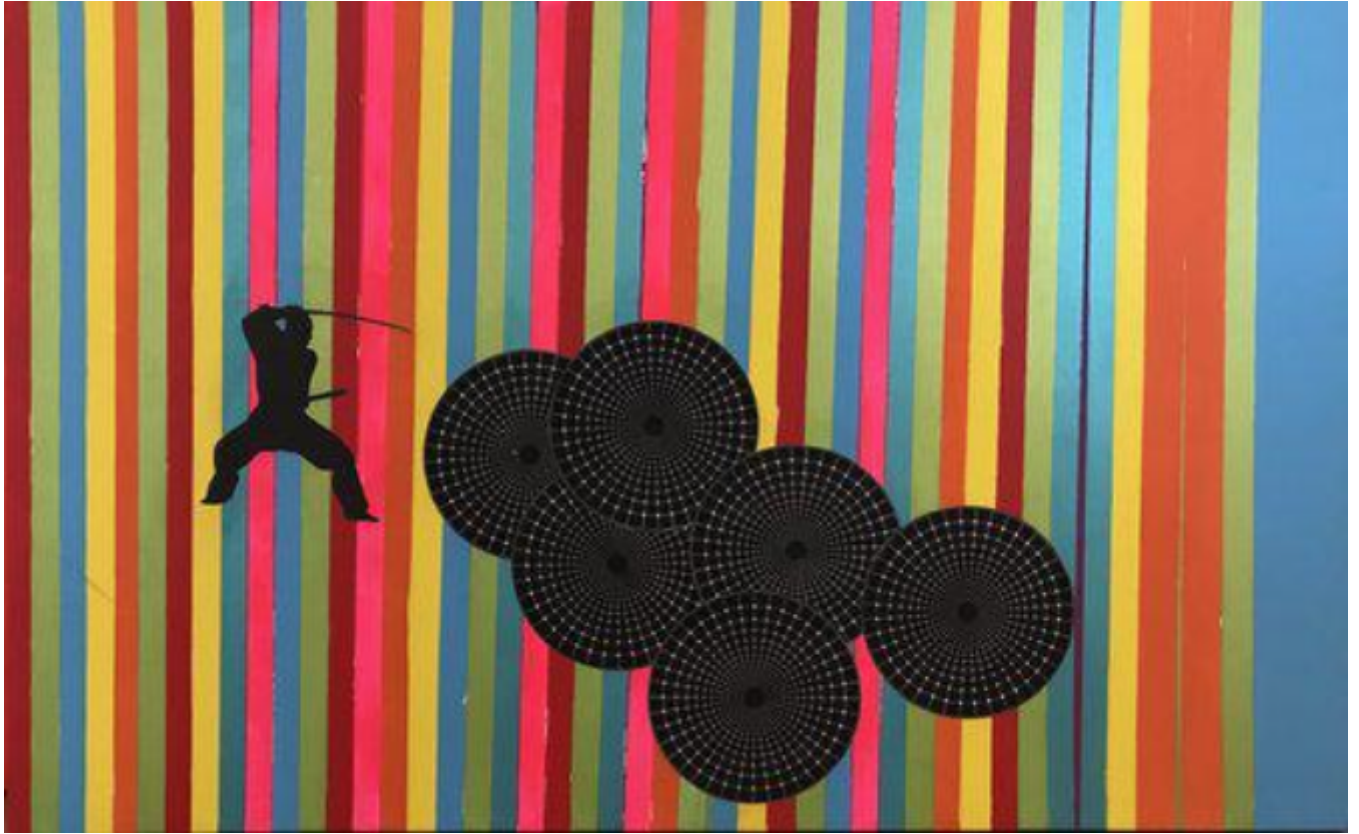

artéria

samurai

Christian Dorey

CA\$1,720 + TAX

REF: 16134

Height: 76.5 cm (30.1")

Width: 122 cm (48")

DESCRIPTION