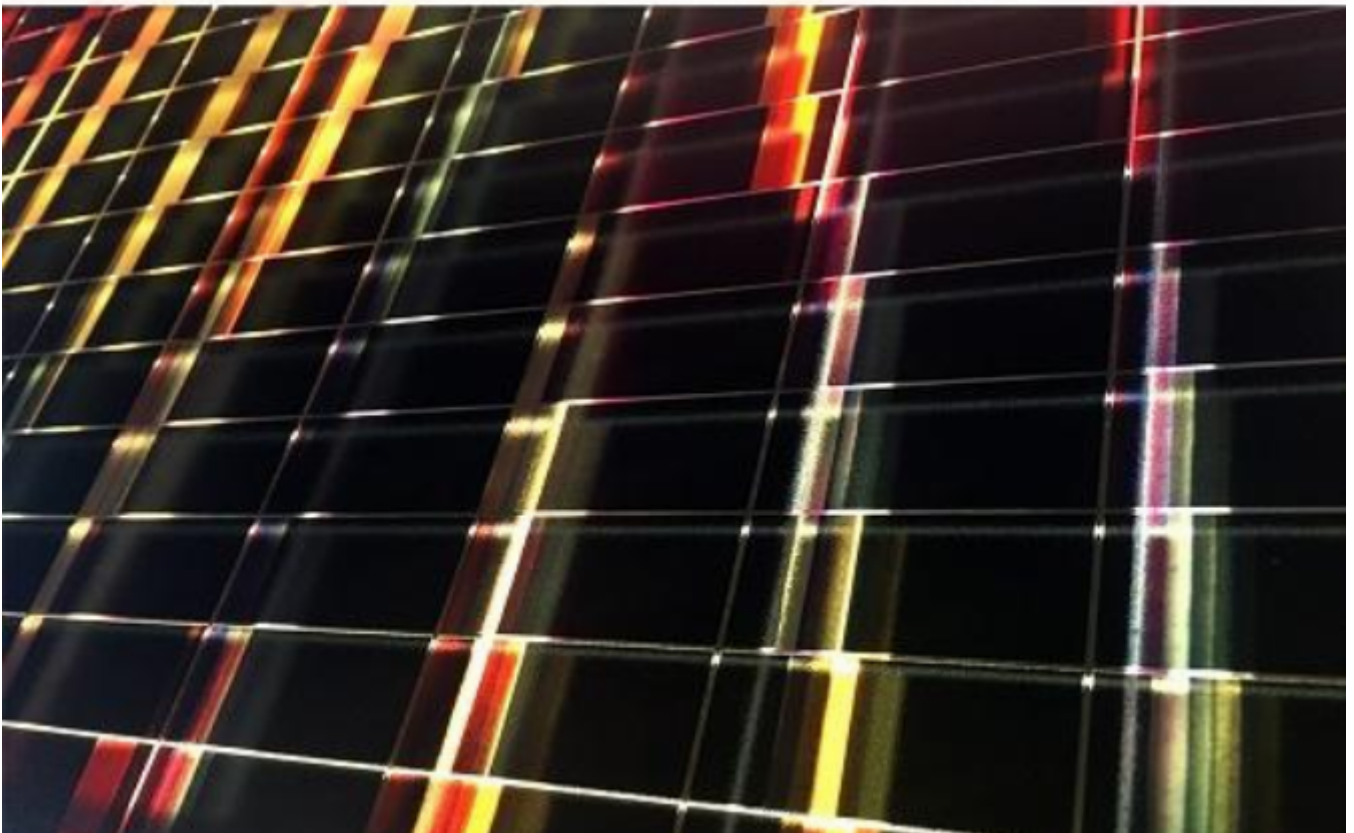

artéria

Psychedelic Abstraction

Hugo Cantin

CA\$2,000 + TAX

REF: 13359

Height: 36 cm (14.2")

Width: 147.5 cm (58.1")

DESCRIPTION

Edition of 5

2017
Light Box / Double Print on Acrylic and Paper