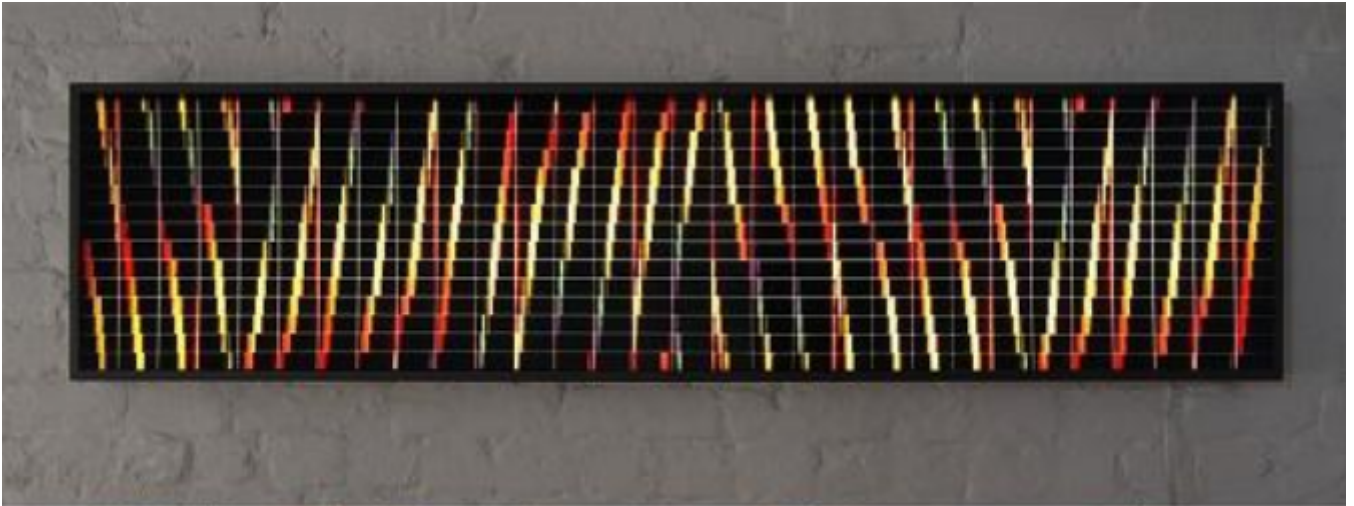

artéria

Psychedelic Abstraction

Hugo Cantin

CA\$2,000 + TAX

REF: 13359

Height: 36 cm (14.2")

Width: 147.5 cm (58.1")

DESCRIPTION

Edition of 5

2017
Light Box / Double Print on Acrylic and Paper