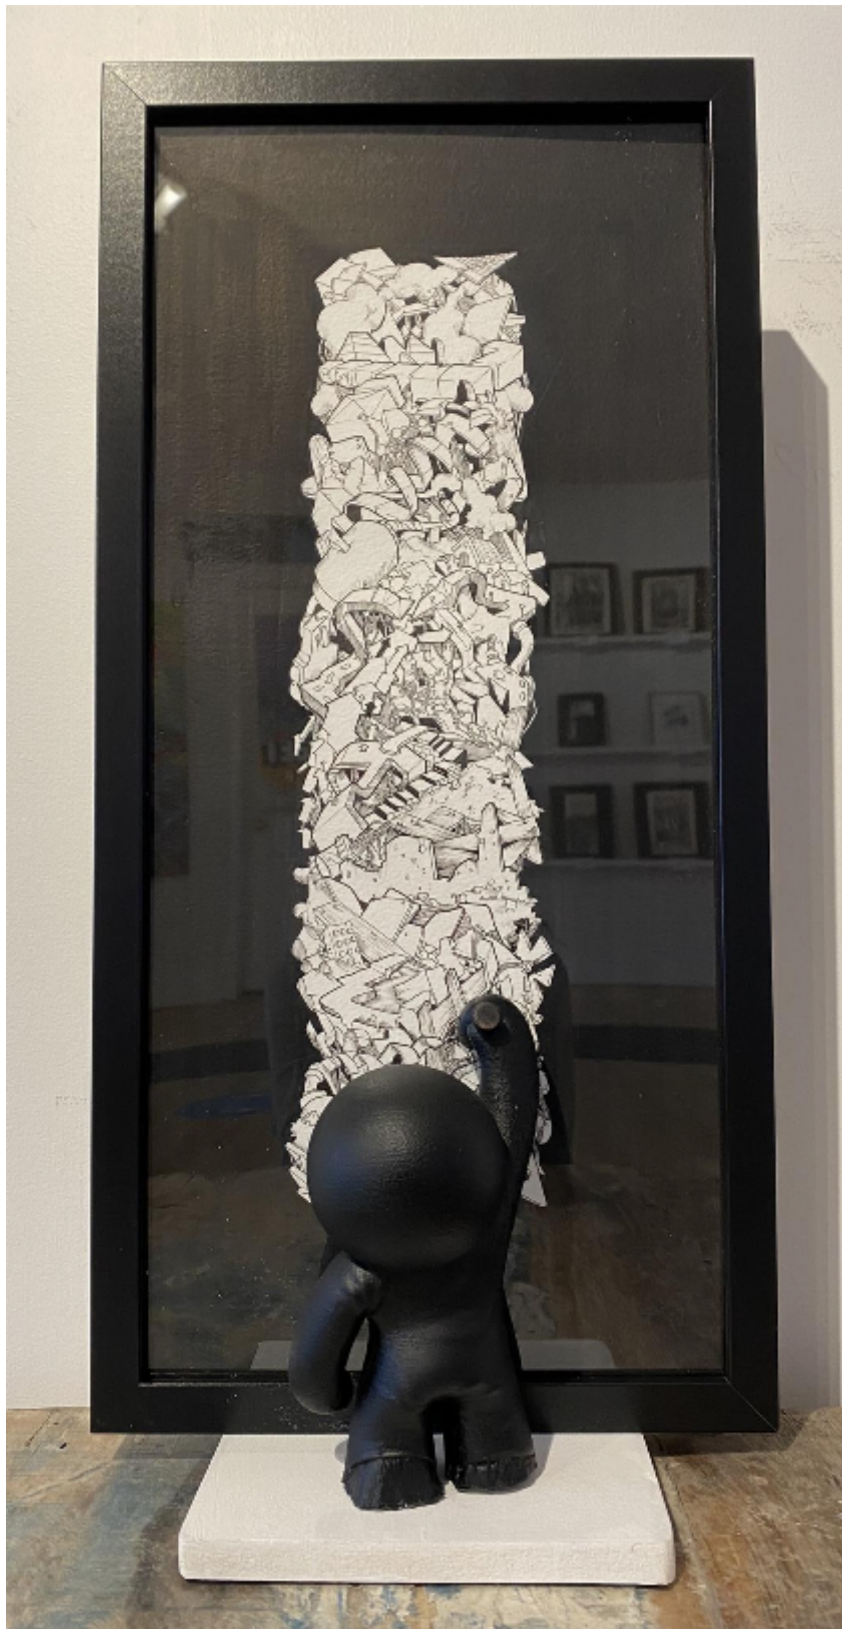

artéria

Mono very draws

Damilola Odusote

CA\$2,764 + TAX

REF: 18274

Height: 25.39 cm (10")

Width: 53.32 cm (21")

Depth: 11.43 cm (4.5")