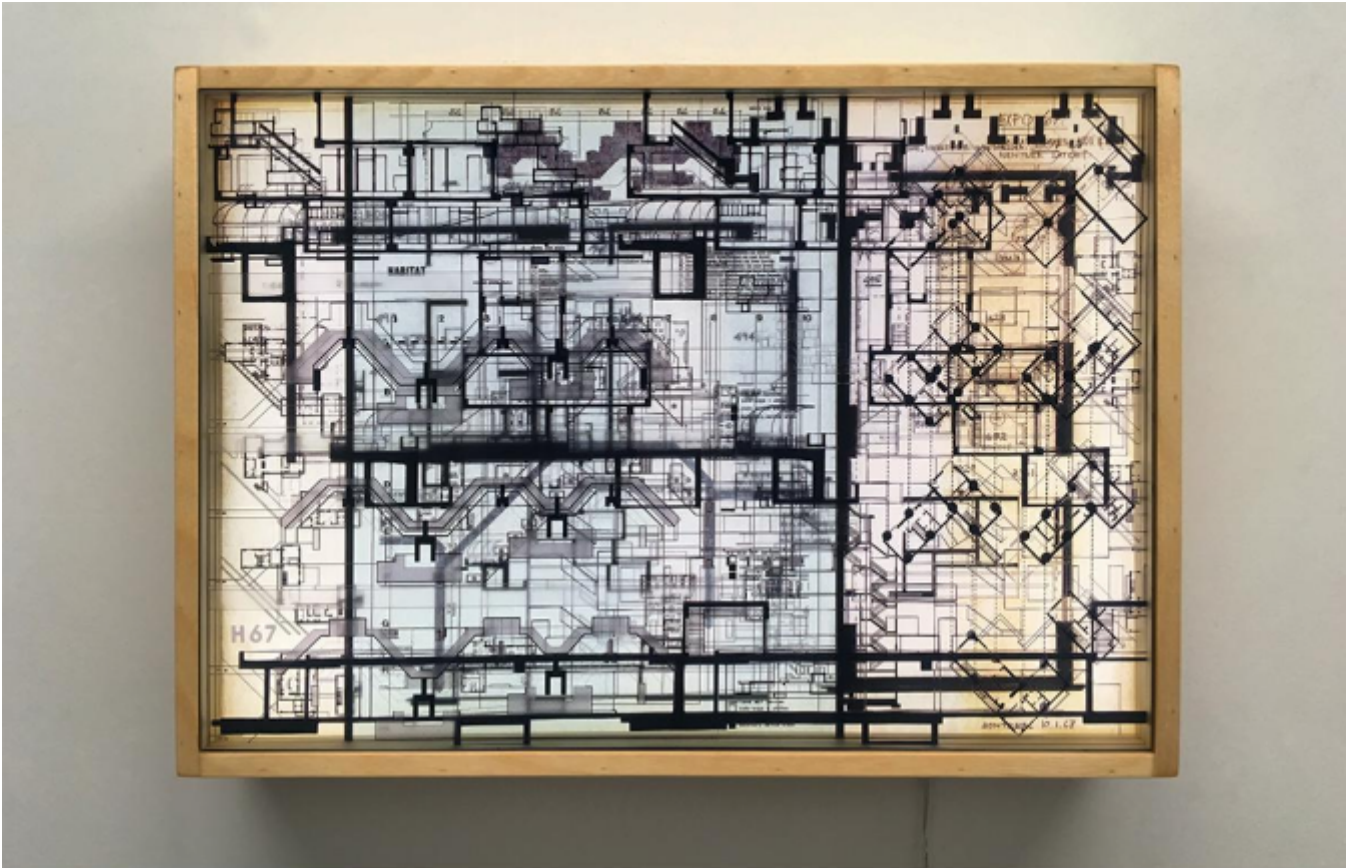

artéria

Habitat67 Masterplan #1

Hugo Cantin

Sold

REF: 16699

Height: 35.5 cm (14")

Width: 51 cm (20.1")

DESCRIPTION

Light Box / Multiple Print on Plexi
Touch Dimmer Switch
2018