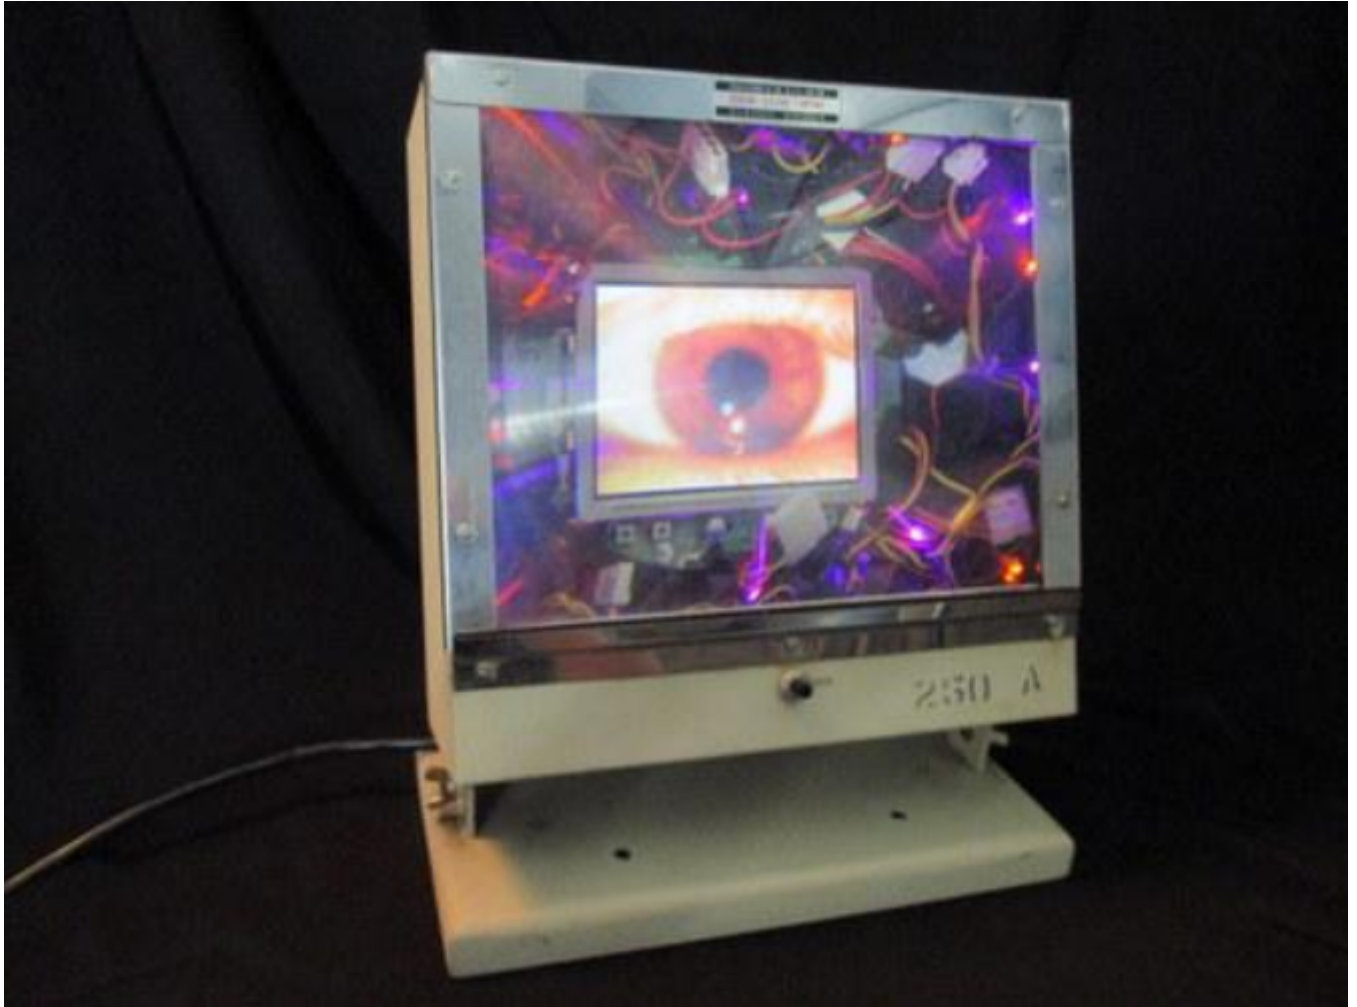

artéria

Glitcher 250-A 0-020216-4

Mr Revrac

Sold

REF: 10861

DESCRIPTION

2016

Front view

SOLD

Dimensions: 14x12x8 inches / 36x30x21 cm