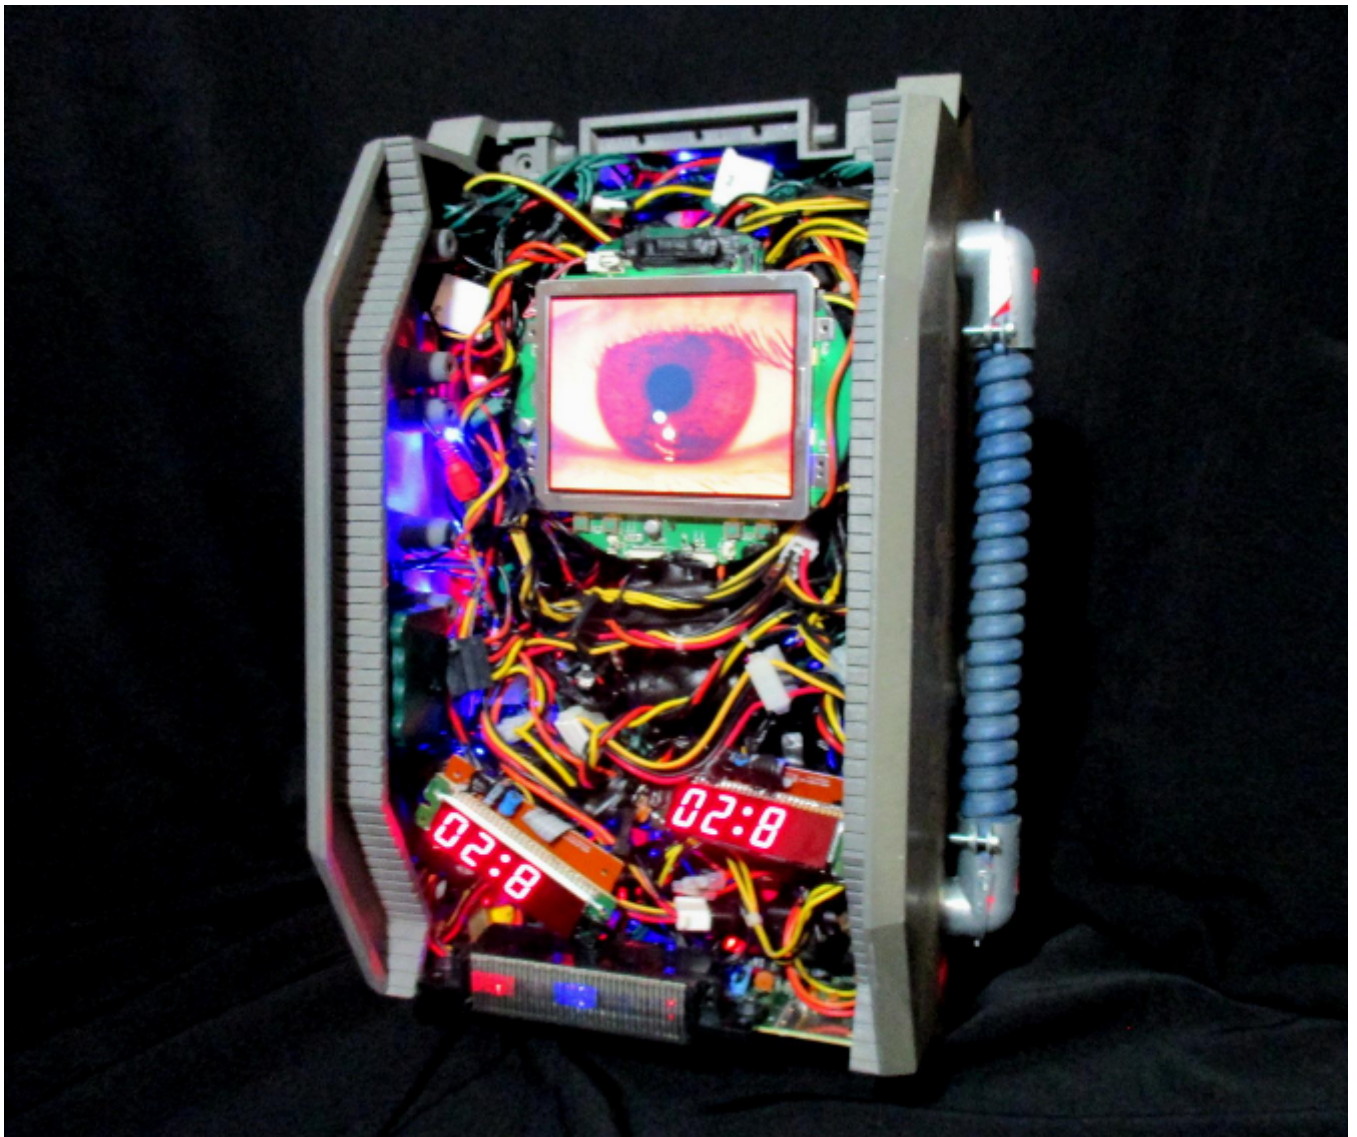

# artéria

Glitch TechX 0-102317-0

Mr Revrac

CA\$2,900 + TAX

REF: 14406

Height: 41 cm (16.1")

Width: 30.5 cm (12")

Depth: 23 cm (9.1")

## DESCRIPTION

---

2017  
Multimedia Assemblage