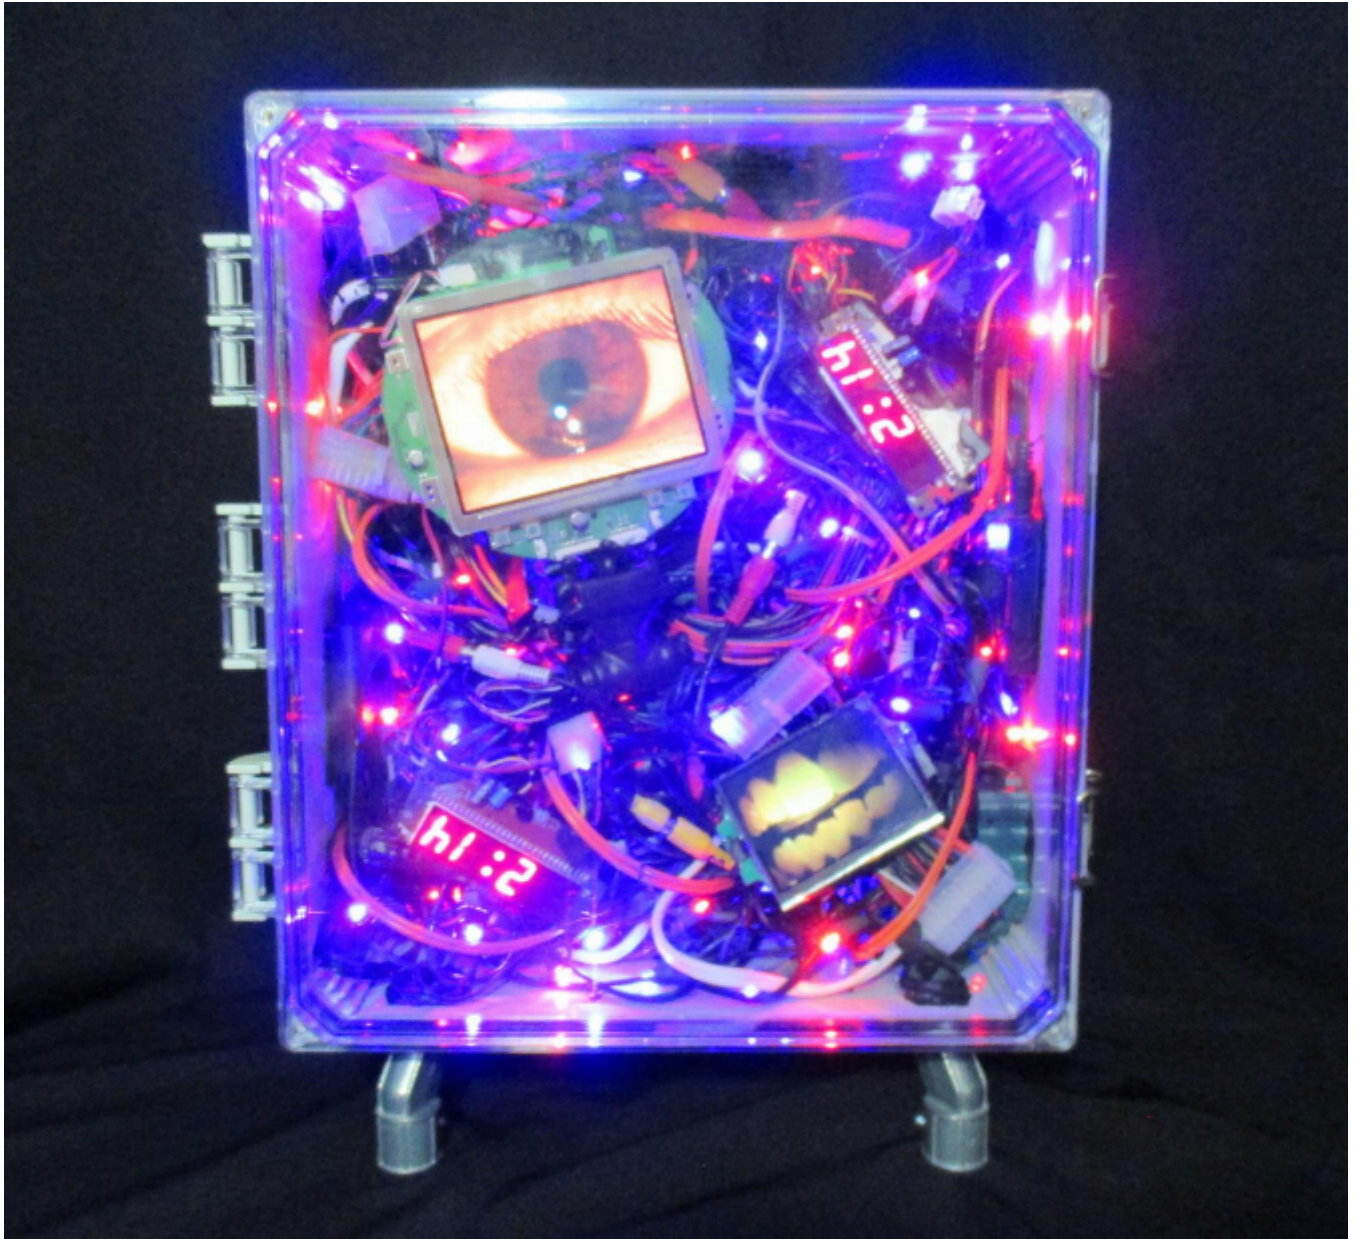

# artéria

Glitch Tech 0-110317-0

Mr Revrac

CA\$3,550 + TAX

REF: 14408

Height: 43.5 cm (17.1")

Width: 36 cm (14.2")

Depth: 20.5 cm (8.1")

## DESCRIPTION

---

2017  
Multimedia Assemblage