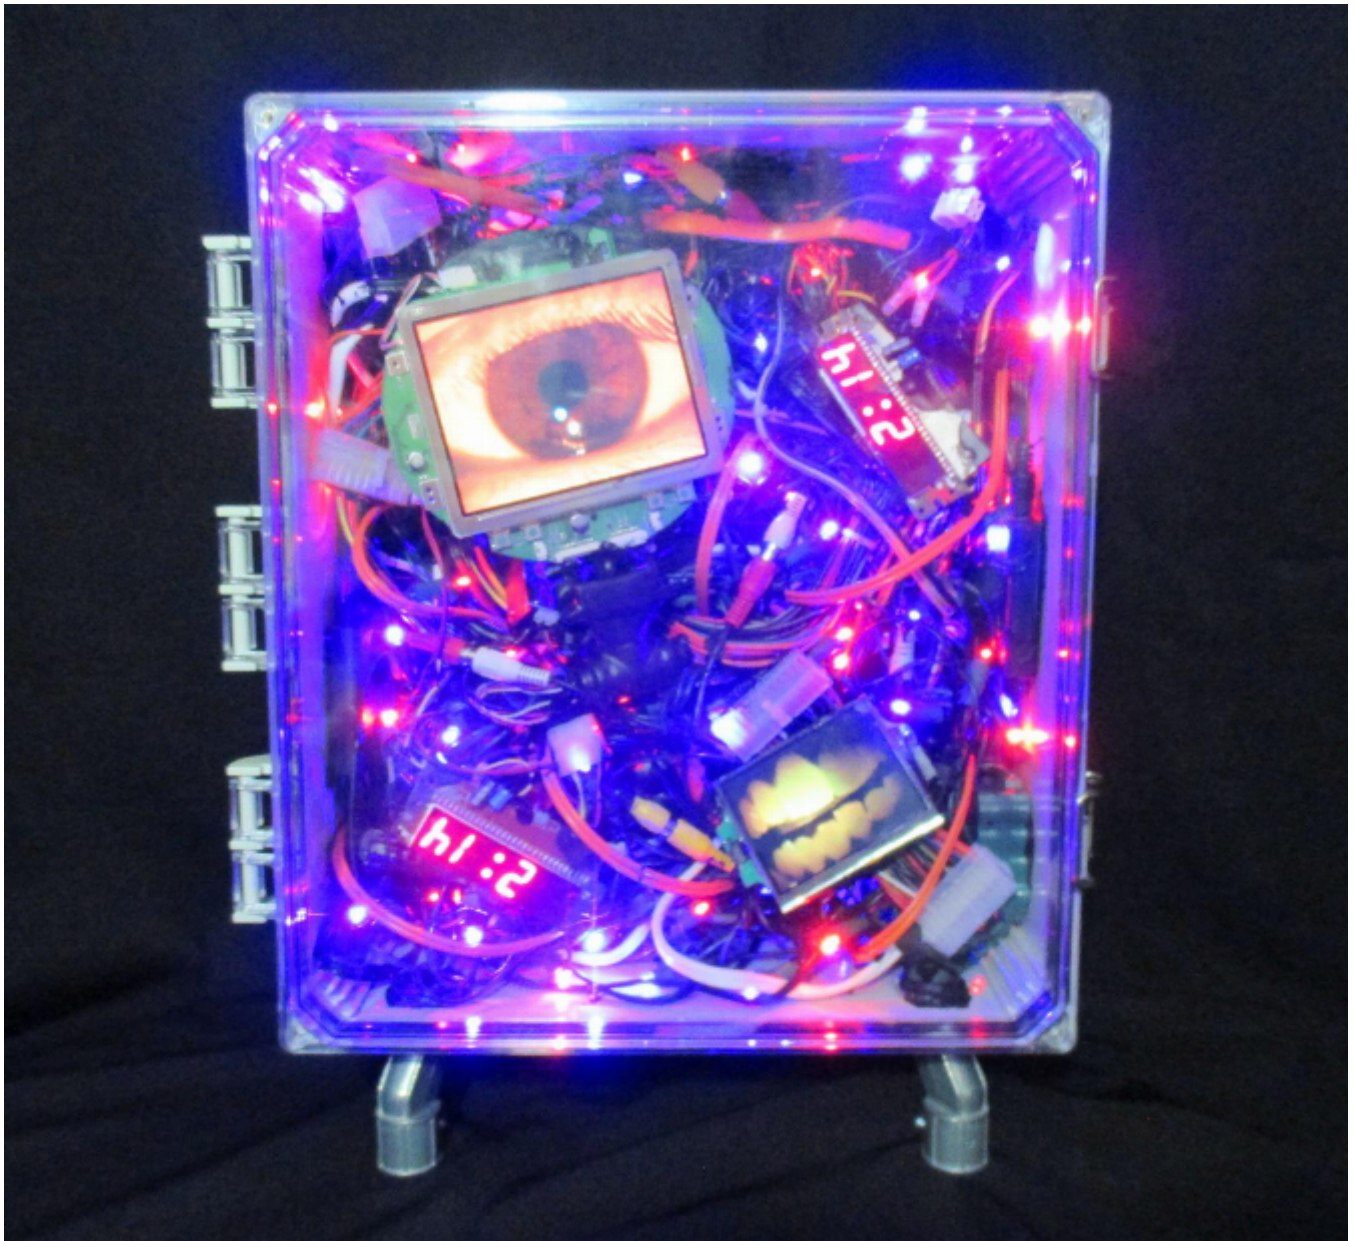

artéria

Glitch Tech 0-110317-0

Mr Revrac

CA\$3,550 + TAX

REF: 14408

Height: 43.5 cm (17.1")

Width: 36 cm (14.2")

Depth: 20.5 cm (8.1")

DESCRIPTION

2017
Multimedia Assemblage