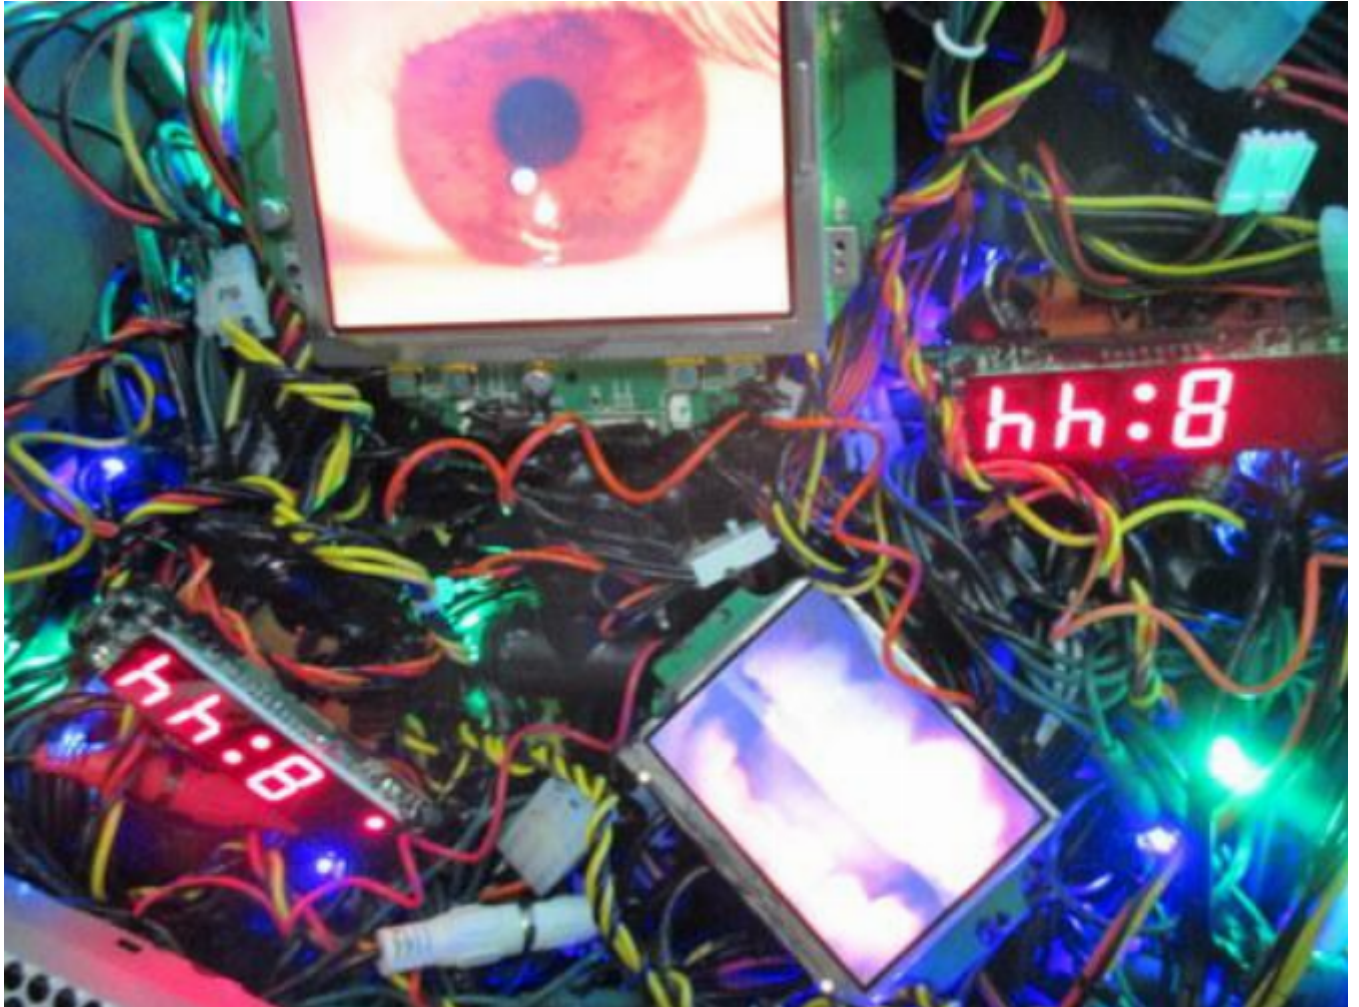

artéria

Glitch-Tech 0-012816-0

Mr Revrac

Sold

REF: 10870

## DESCRIPTION

---

2016

Front view - zoom

SOLD

Dimensions: 18x15x8 inches / 46x38x21 cm