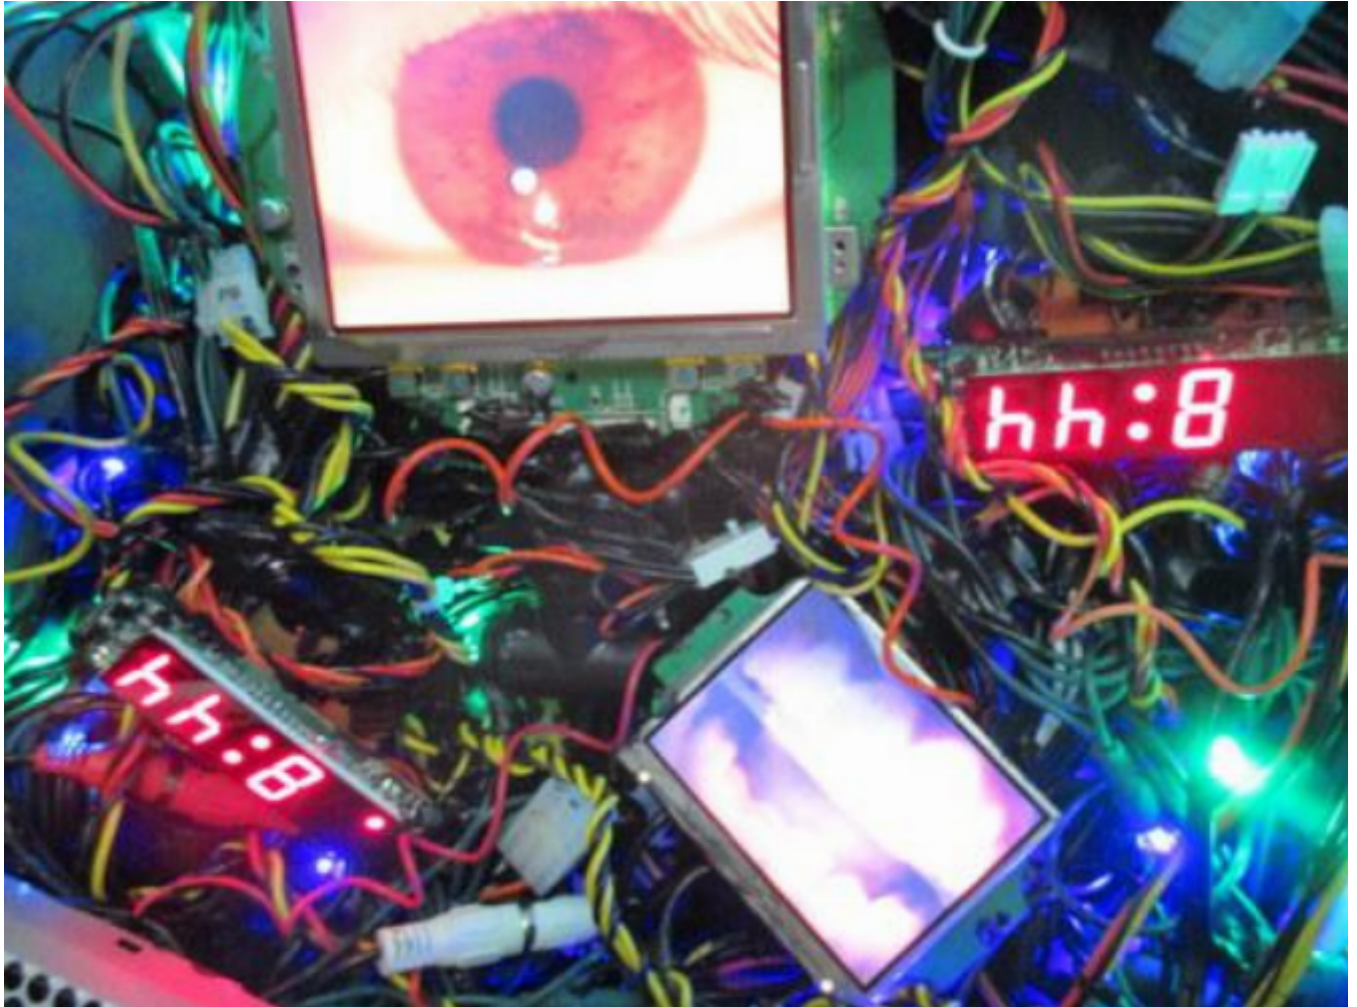

artéria

Glitch-Tech 0-012816-0

Mr Revrac

Sold

REF: 10870

## DESCRIPTION

---

2016

Front view - zoom

SOLD

Dimensions: 18x15x8 inches / 46x38x21 cm