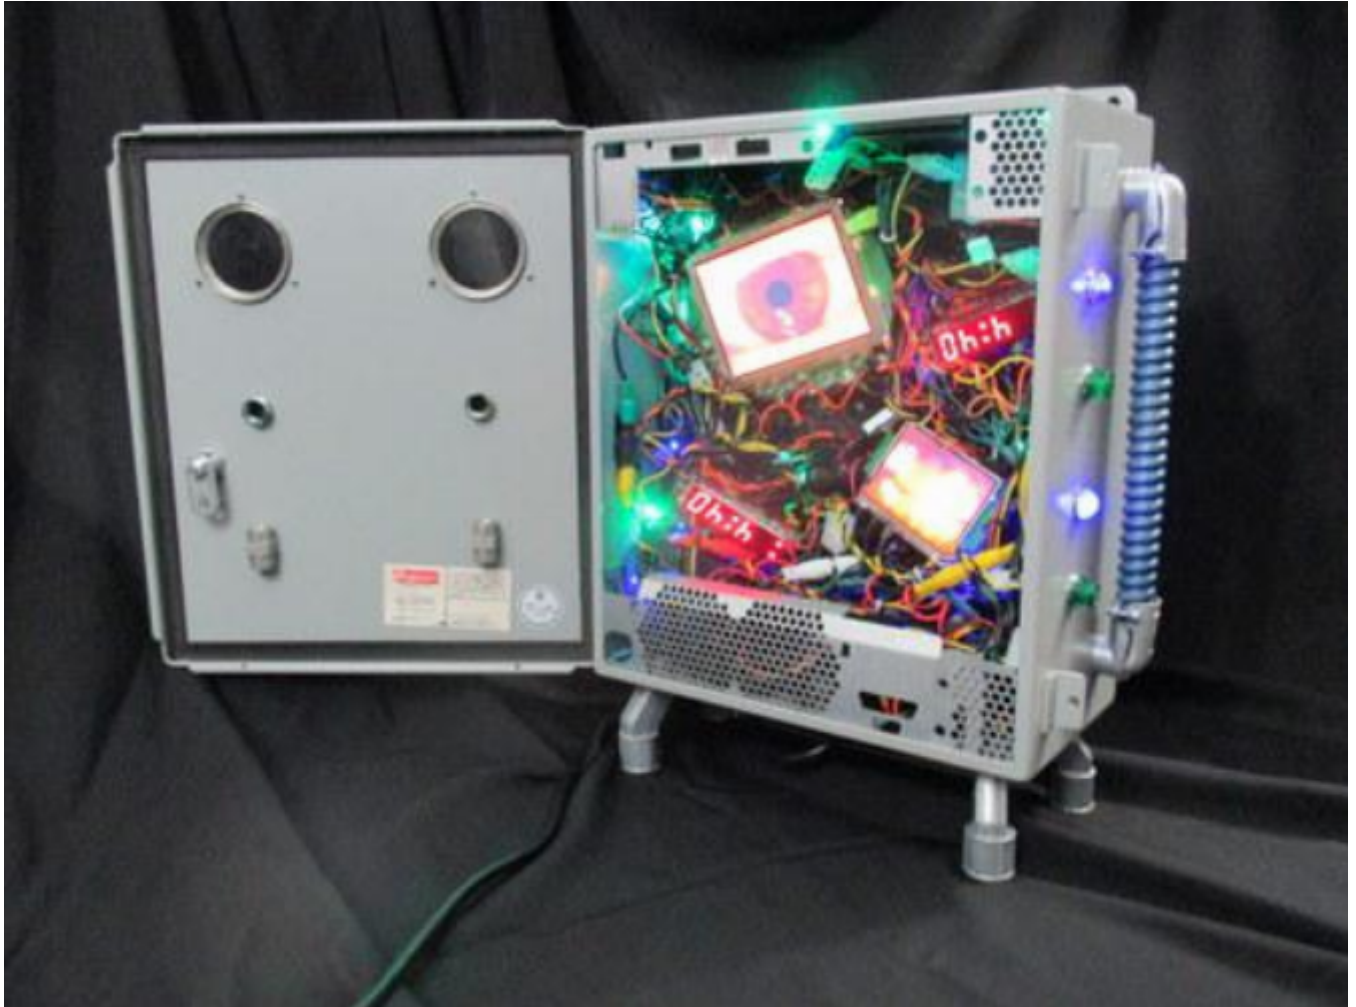

artéria

Glitch-Tech 0-012816-0

Mr Revrac

Sold

REF: 10868

## DESCRIPTION

---

2016

Perspective view - open

SOLD

Dimensions: 18x15x8 inches / 46x38x21 cm