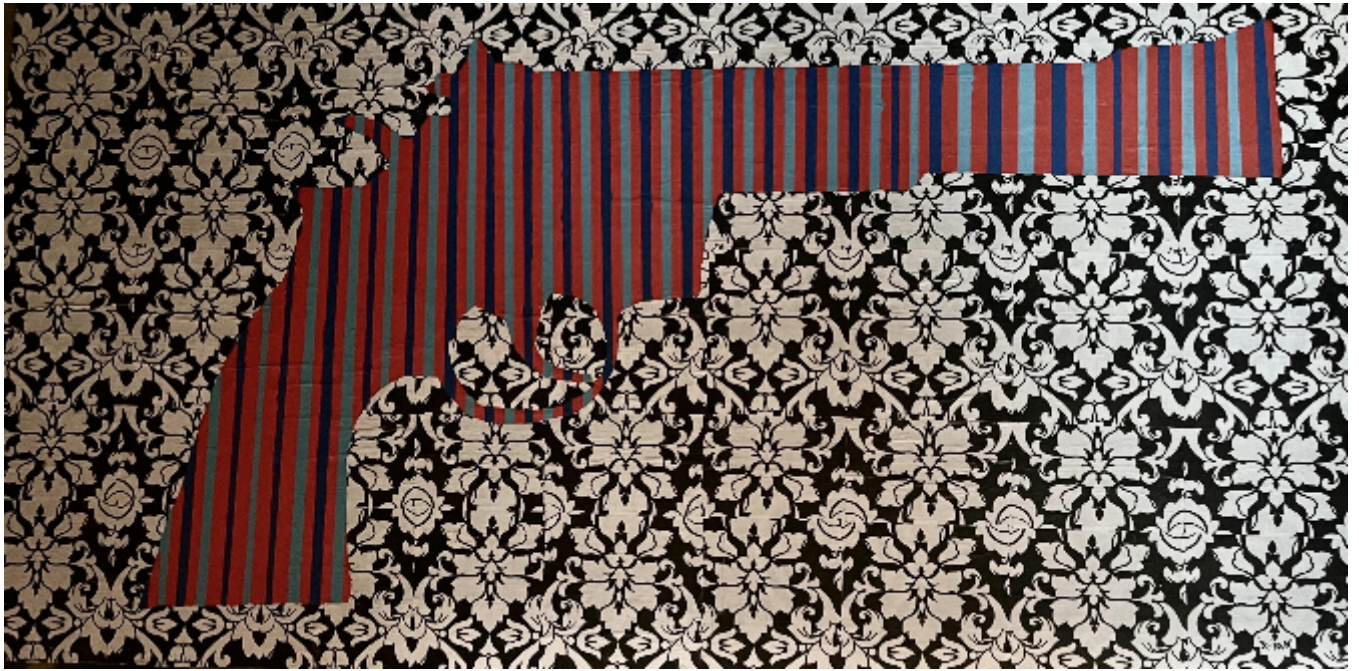

# artéria

Death

X-lan

CA\$1,980 + TAX

REF: 16921

Height: 76.17 cm (30")

Width: 152.34 cm (60")