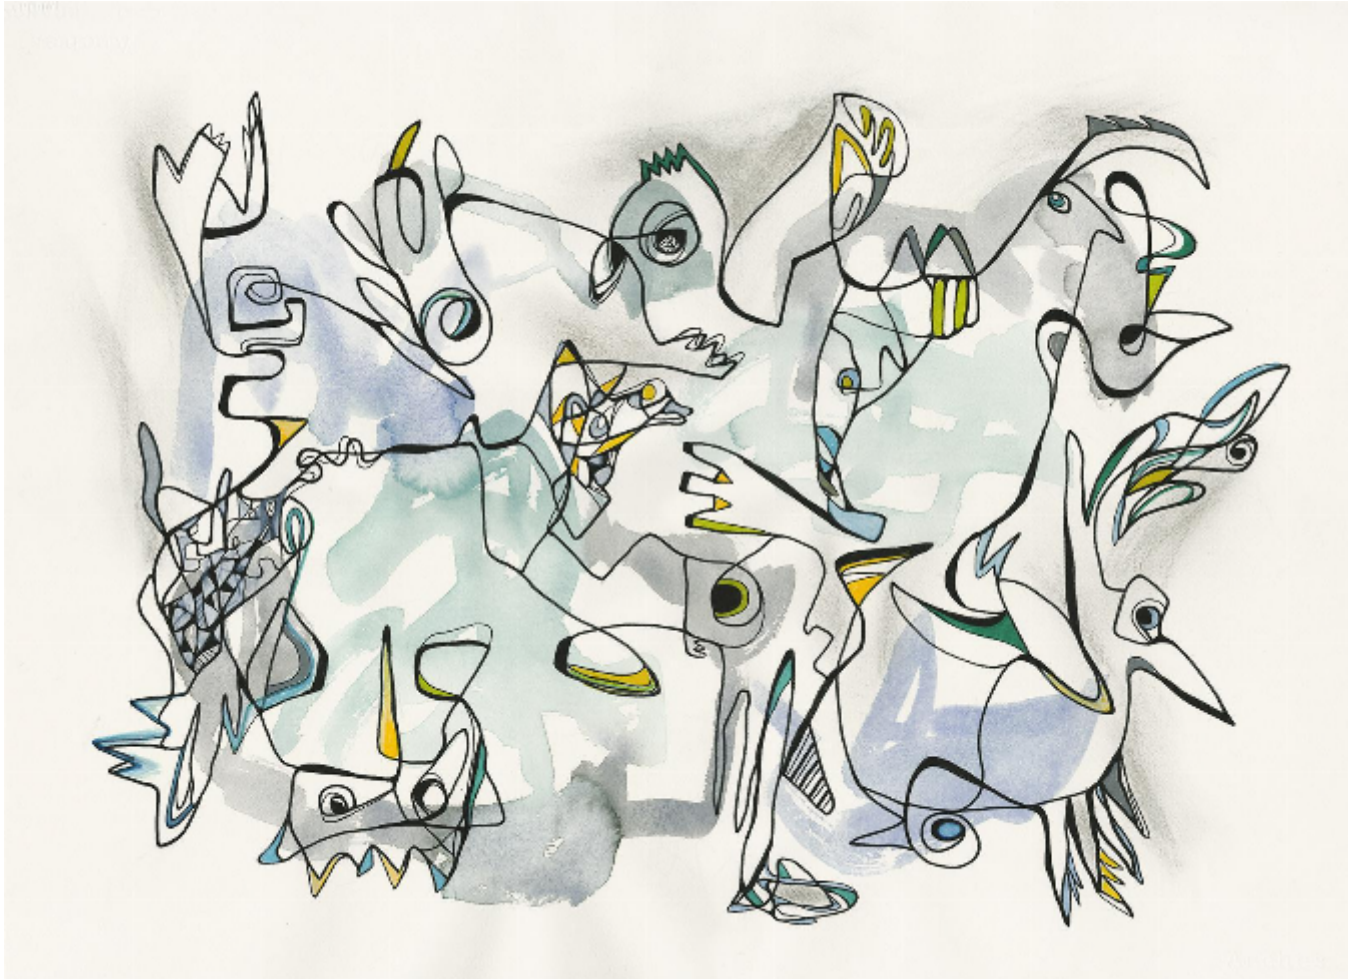

artéria

Chimère 5

Carole Arbic

Sold

REF: 16684

Height: 56 cm (22")

Width: 76 cm (29.9")

DESCRIPTION

Watercolor and marker on paper