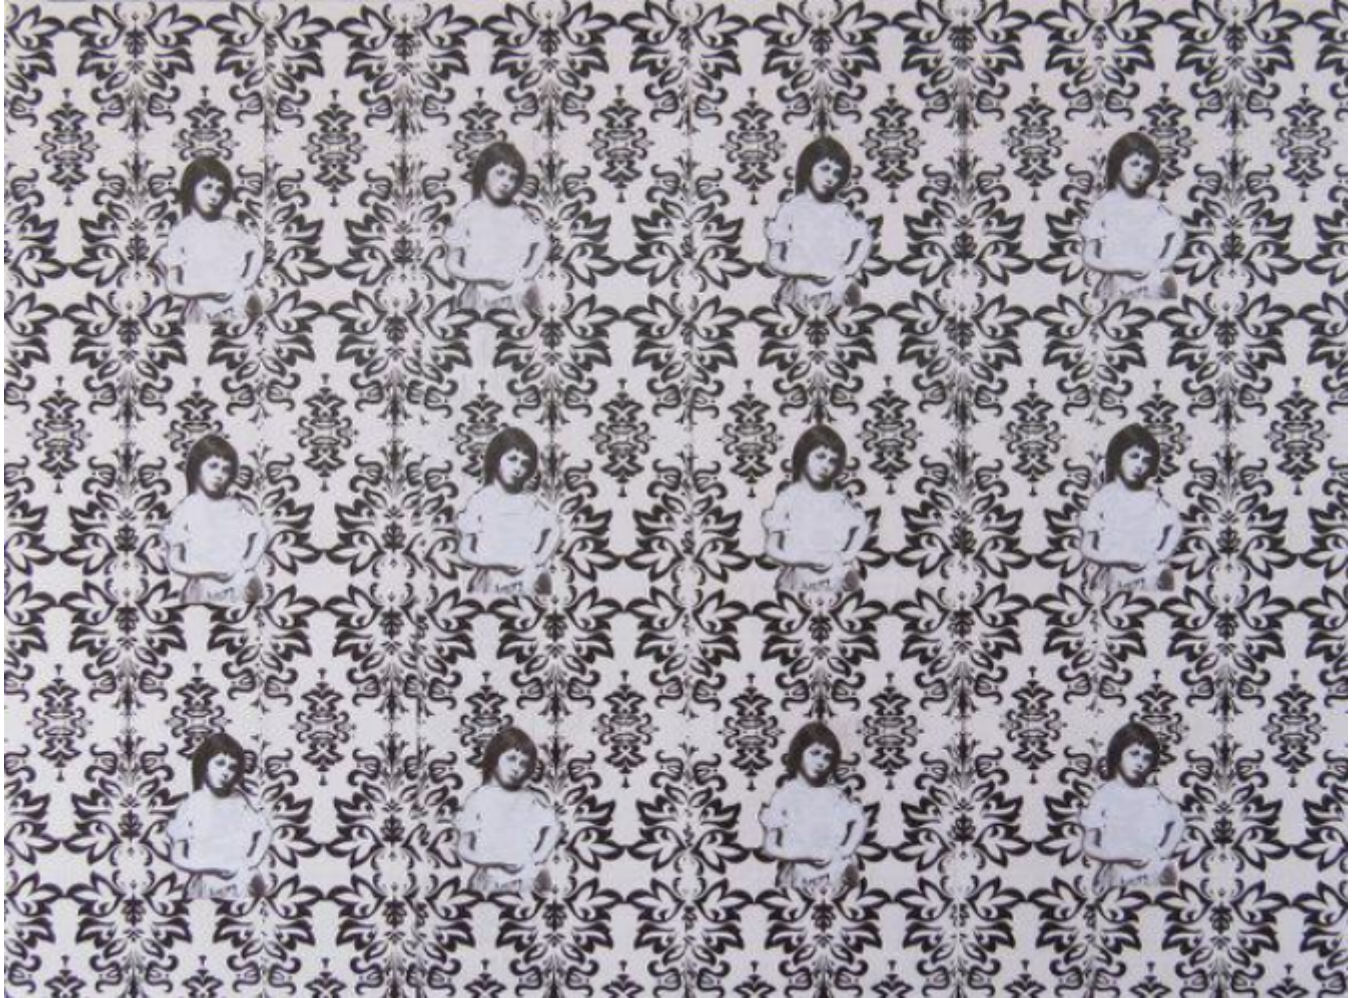

# artéria

Alice Liddle  
Christian Dorey

CA\$1,540 + TAX

REF: 6672

Height: 76.5 cm (30.1")

Width: 102 cm (40.2")