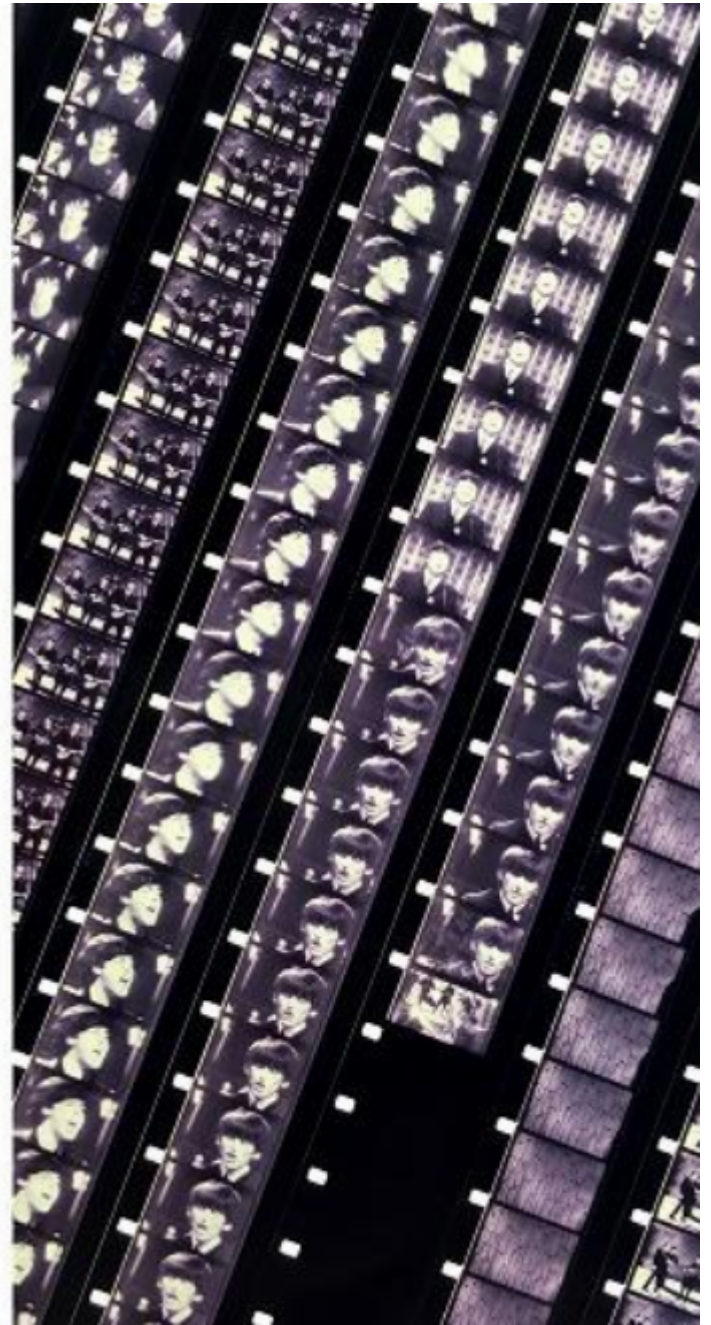

artéria

The Beatles-Ed Sullivan Show

Hugo Cantin

Sold

REF: 13718

Height: 91.5 cm (36")

Width: 36 cm (14.2")