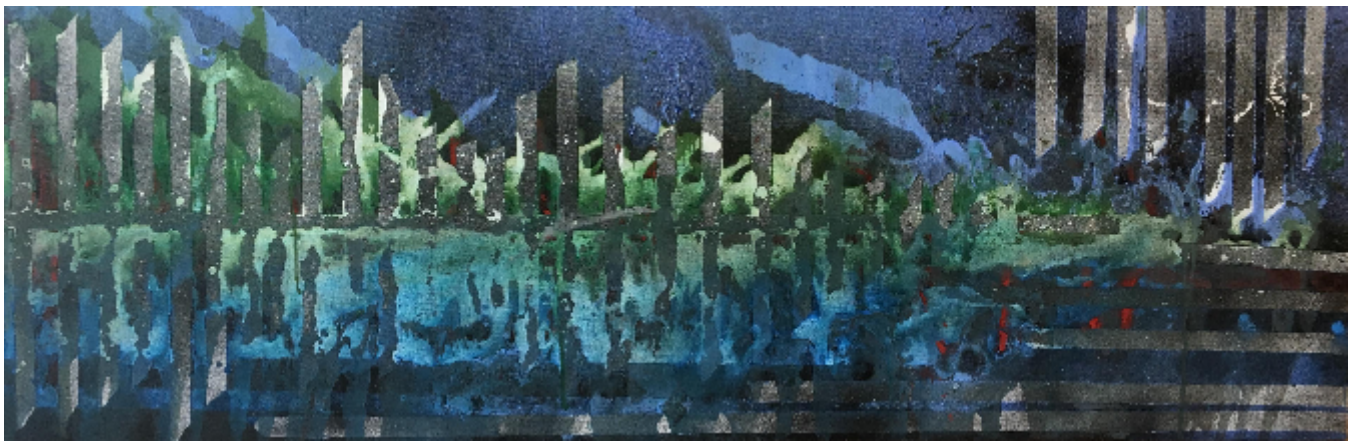

artéria

Landscape III

Christian Dorey

CA\$1,410 + TAX

REF: 3194

Height: 41 cm (16.1")

Width: 122 cm (48")

DESCRIPTION