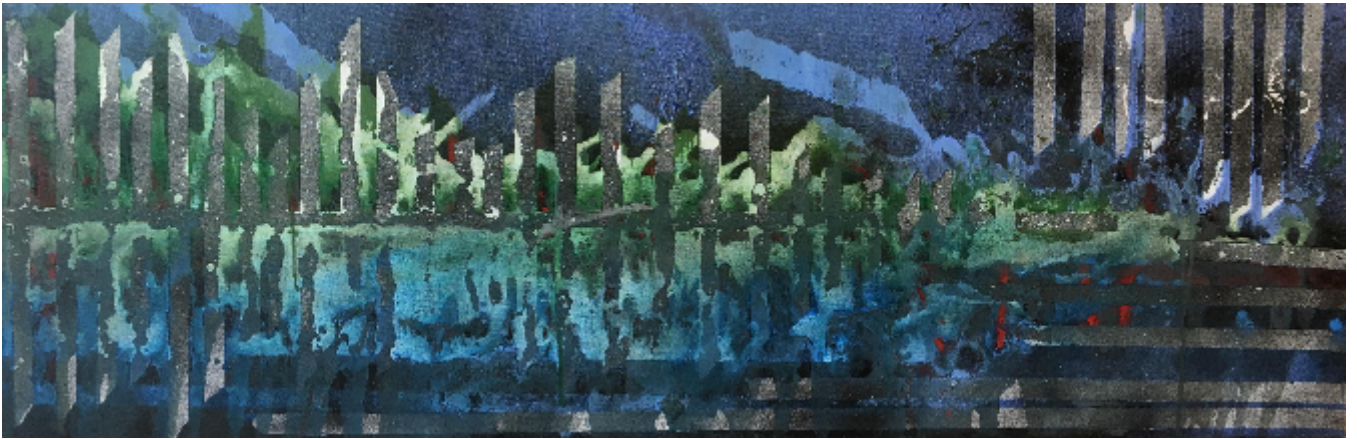

artéria

Landscape III

Christian Dorey

CA\$1,410 + TAX

REF: 3194

Height: 41 cm (16.1")

Width: 122 cm (48")

DESCRIPTION