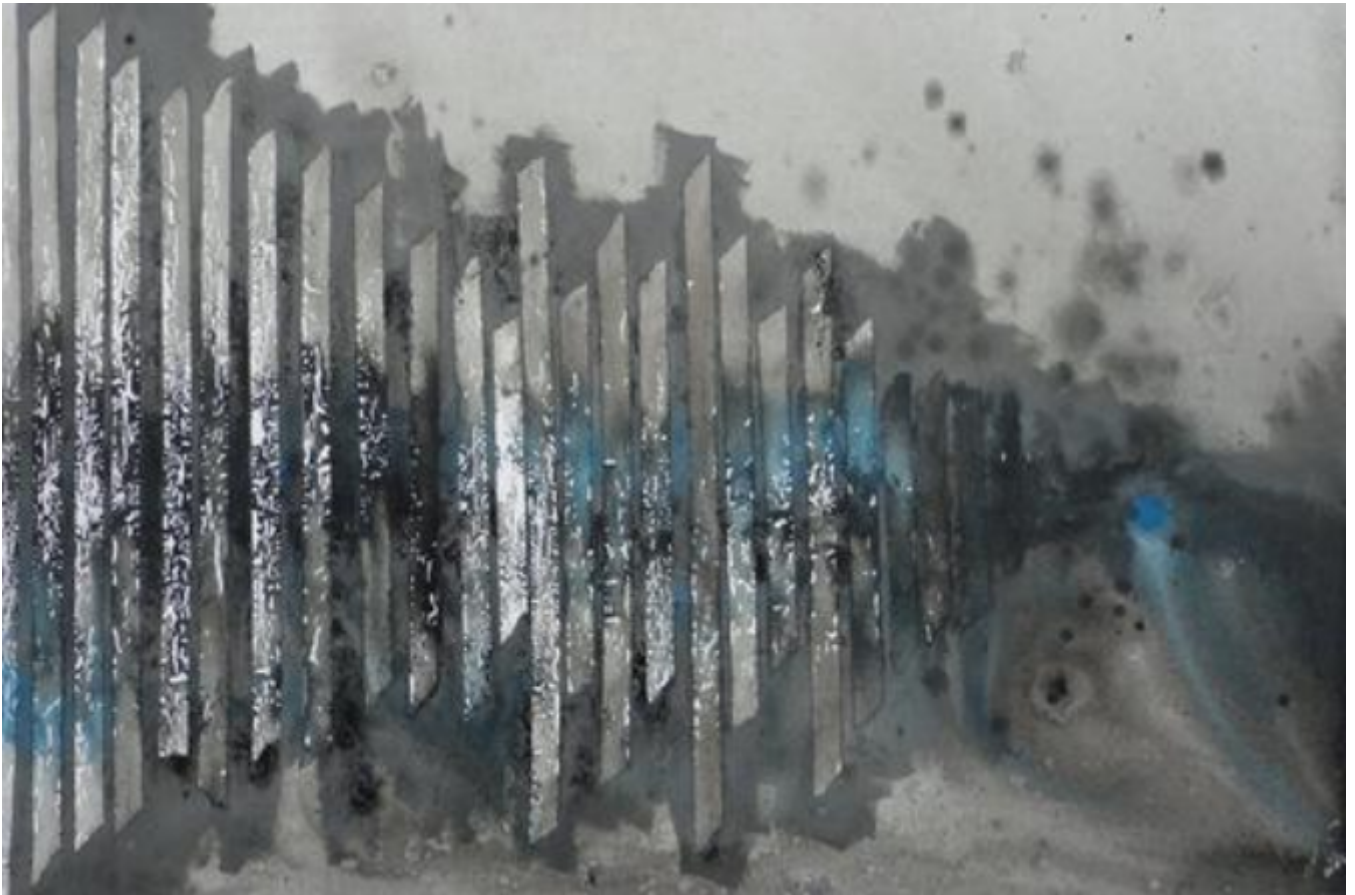

artéria

Landscape I

Christian Dorey

CA\$1,320 + TAX

REF: 3192

Height: 61 cm (24")

Width: 91.5 cm (36")