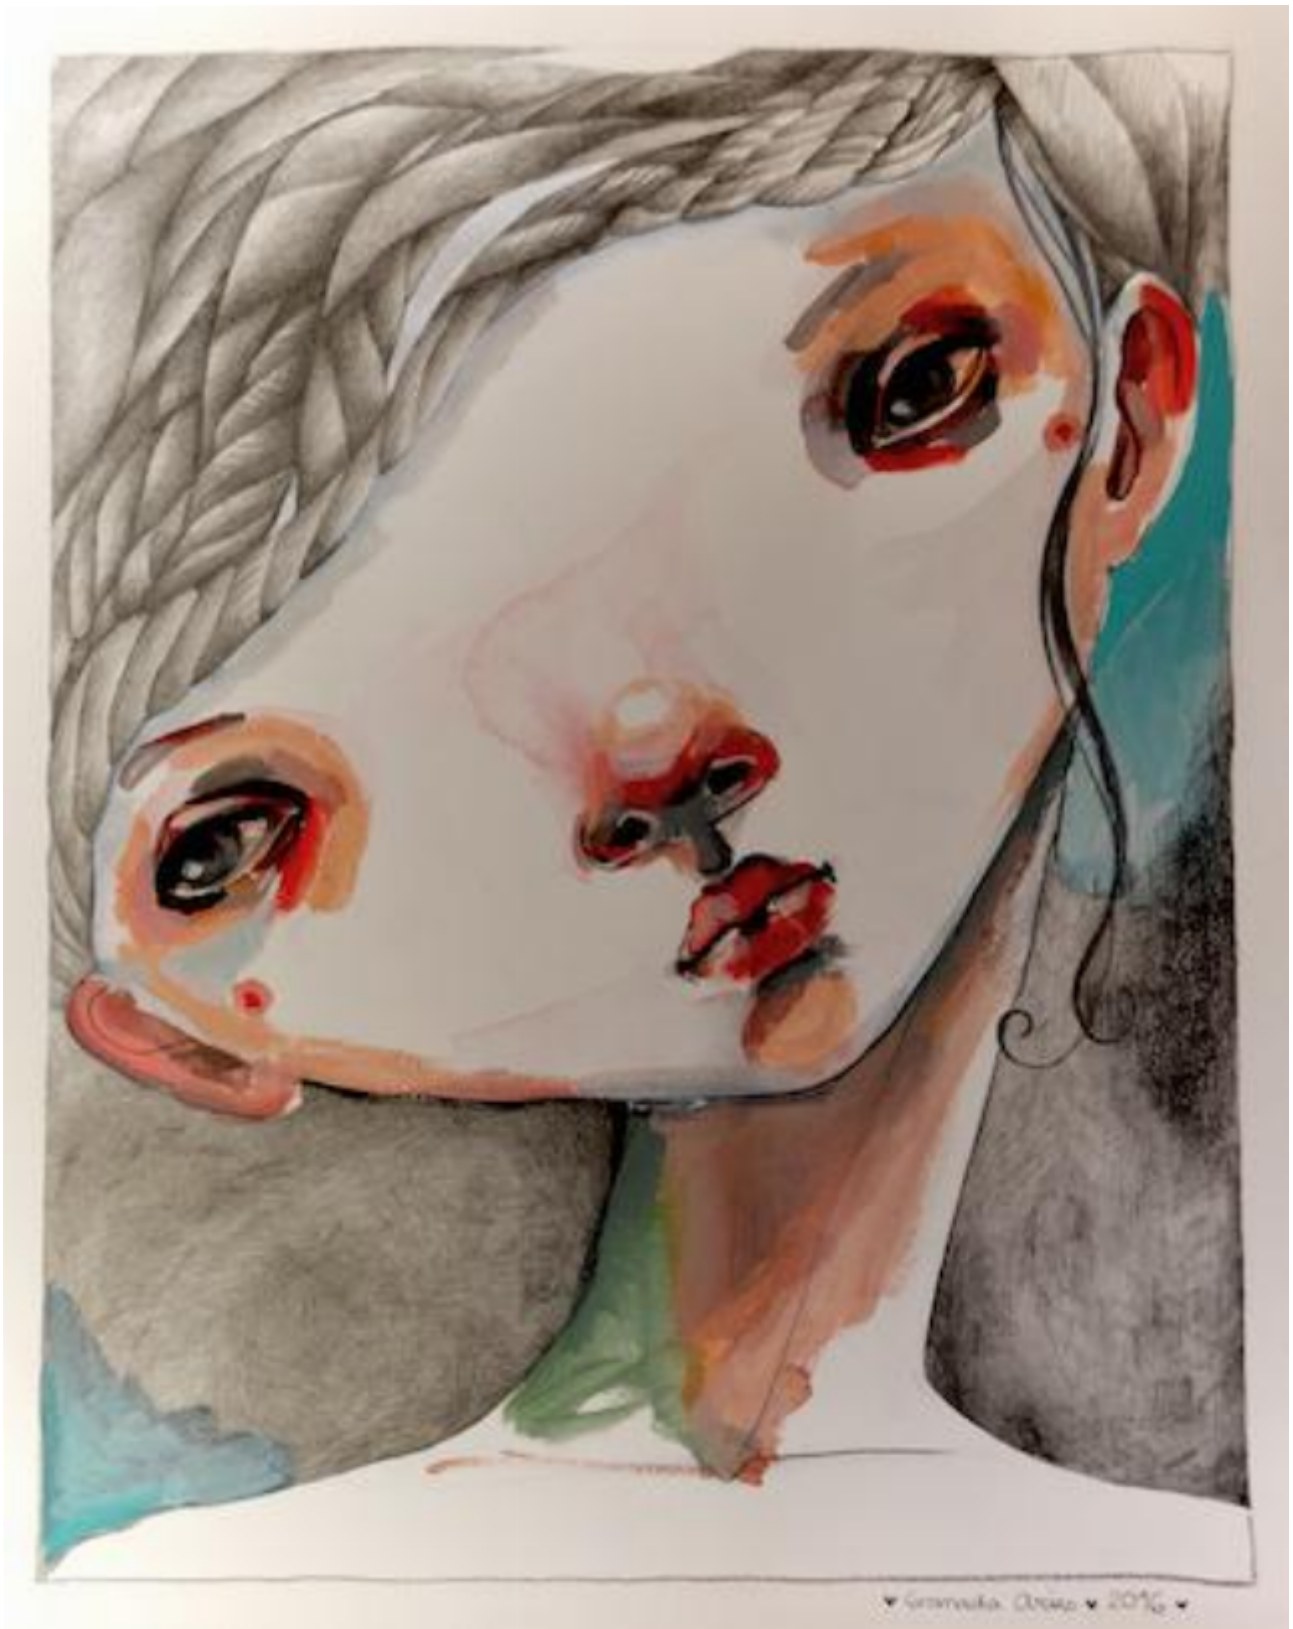

artéria

Face 2

Granada Arias

CA\$1,000 + TAX

REF: 12449

Height: 46 cm (18.1")

Width: 51 cm (20.1")

DESCRIPTION