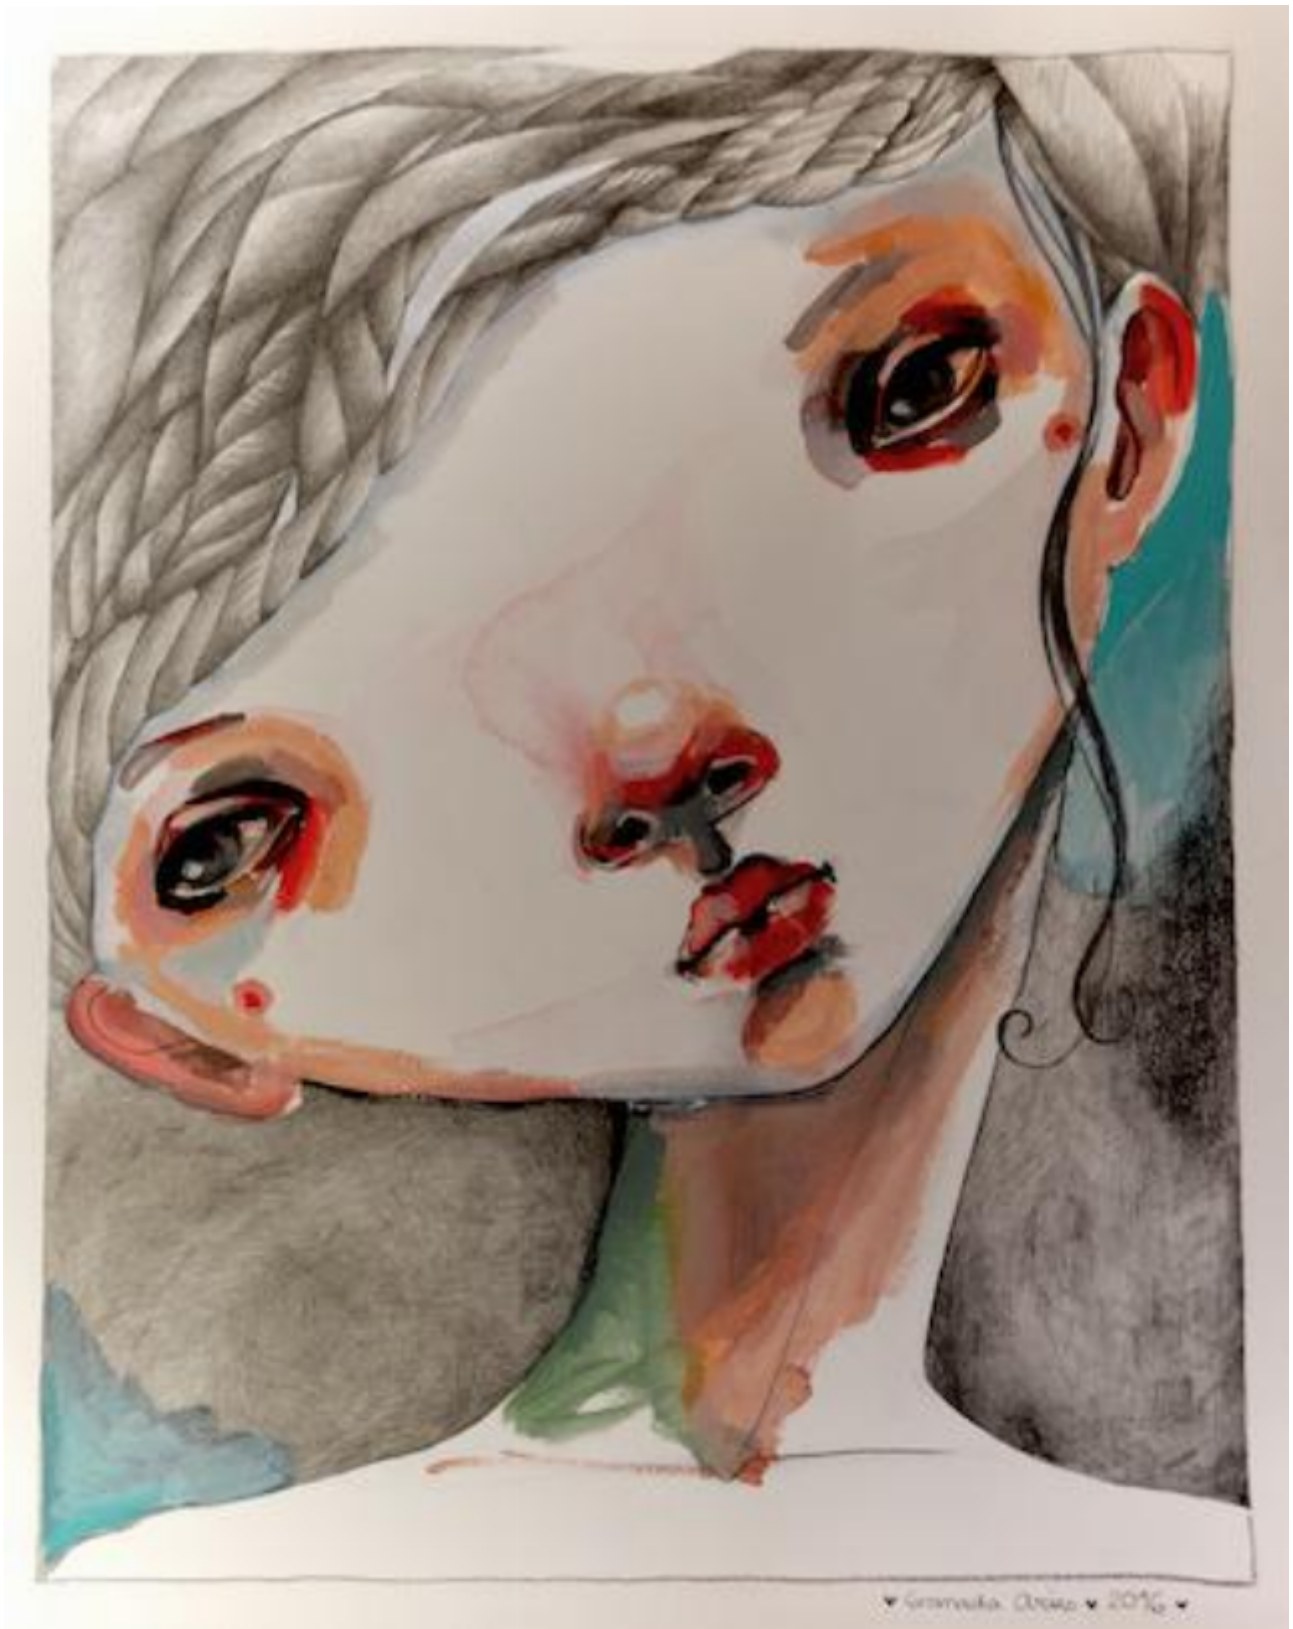

# artéria

Face 2

Granada Arias

CA\$1,000 + TAX

REF: 12449

Height: 46 cm (18.1")

Width: 51 cm (20.1")