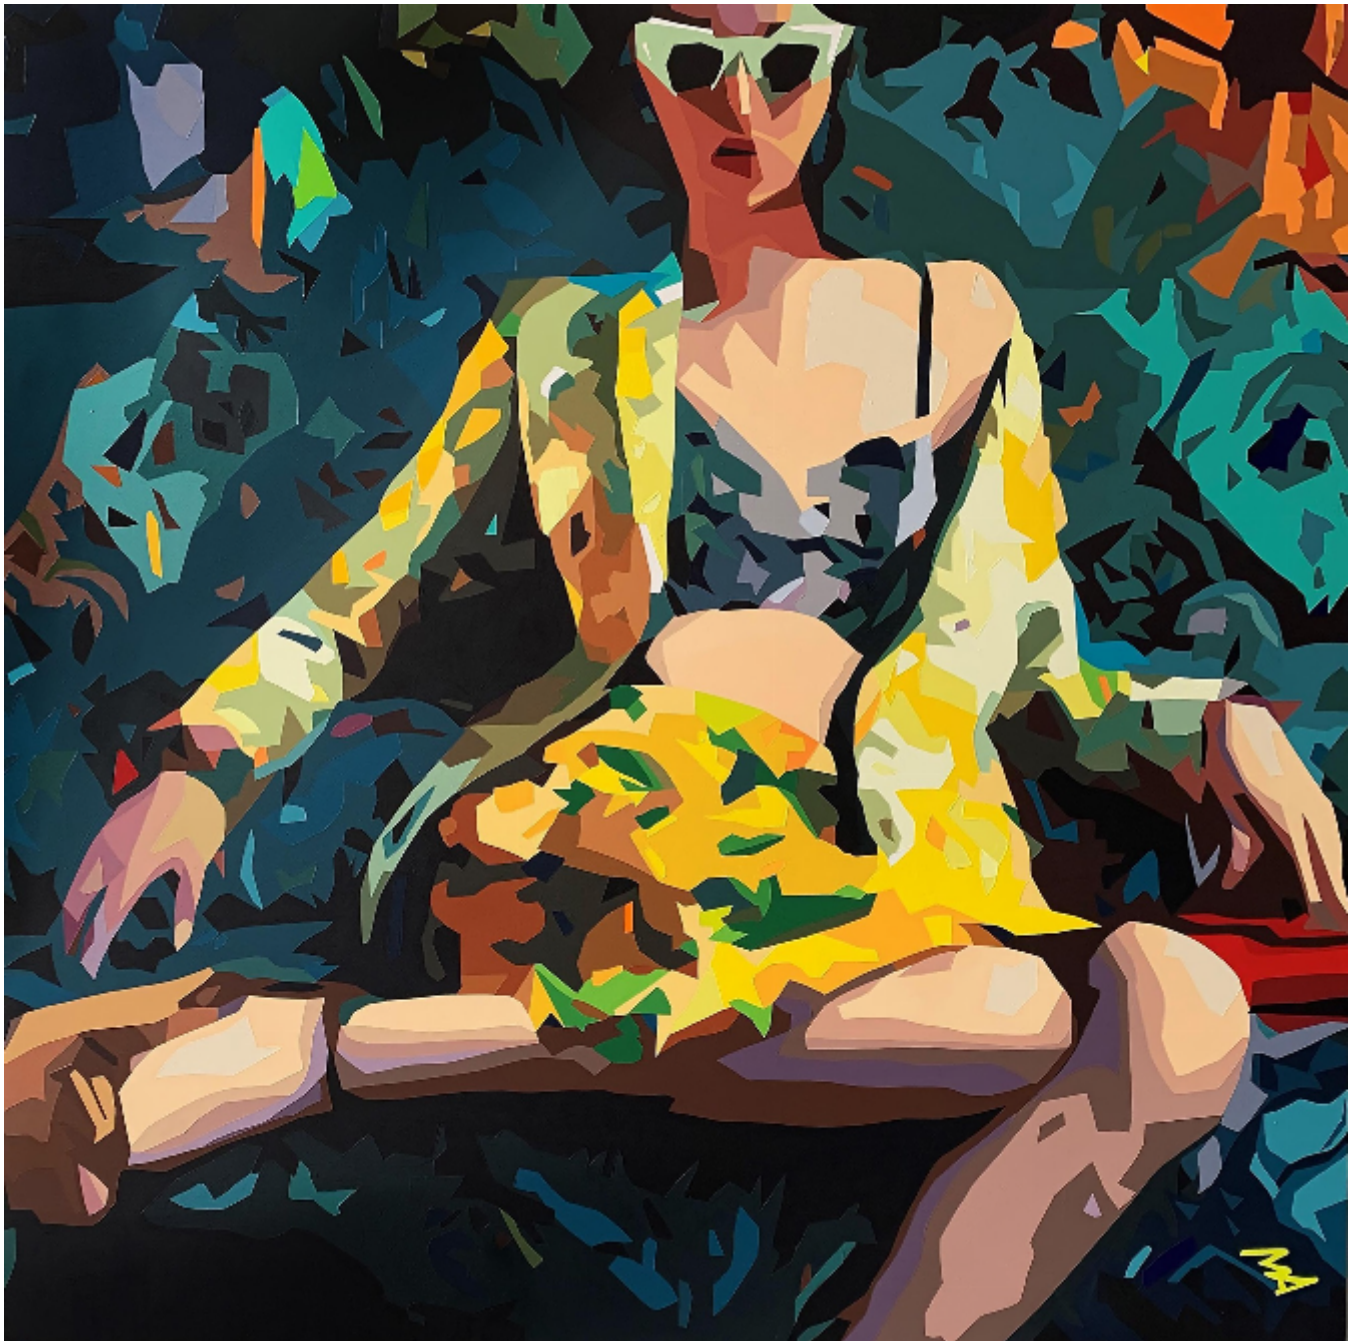

artéria

Diva sur divan

Ma Ani

Sold

REF: 19279

Height: 121.87 cm (48")

Width: 121.87 cm (48")