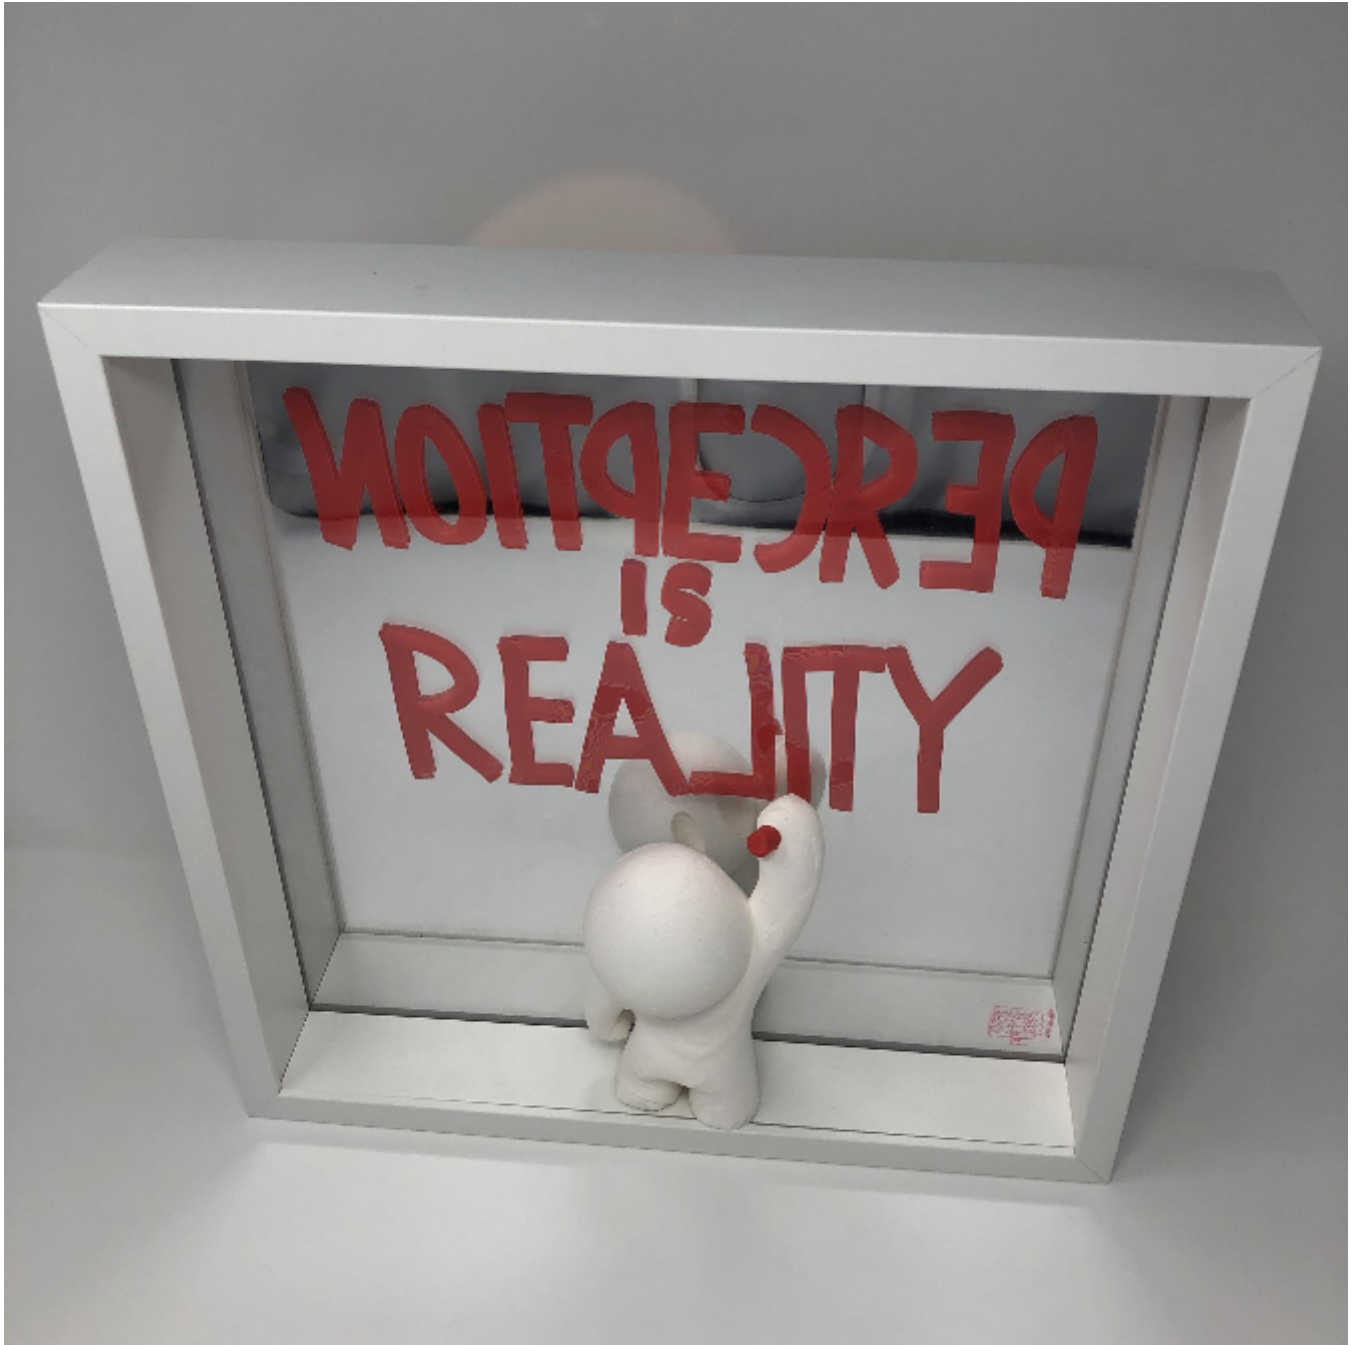

artéria

Perception is reality

Damilola Odusote

Sold

REF: 19410

Height: 36.82 cm (14.5")

Width: 36.82 cm (14.5")

Depth: 10.16 cm (4")