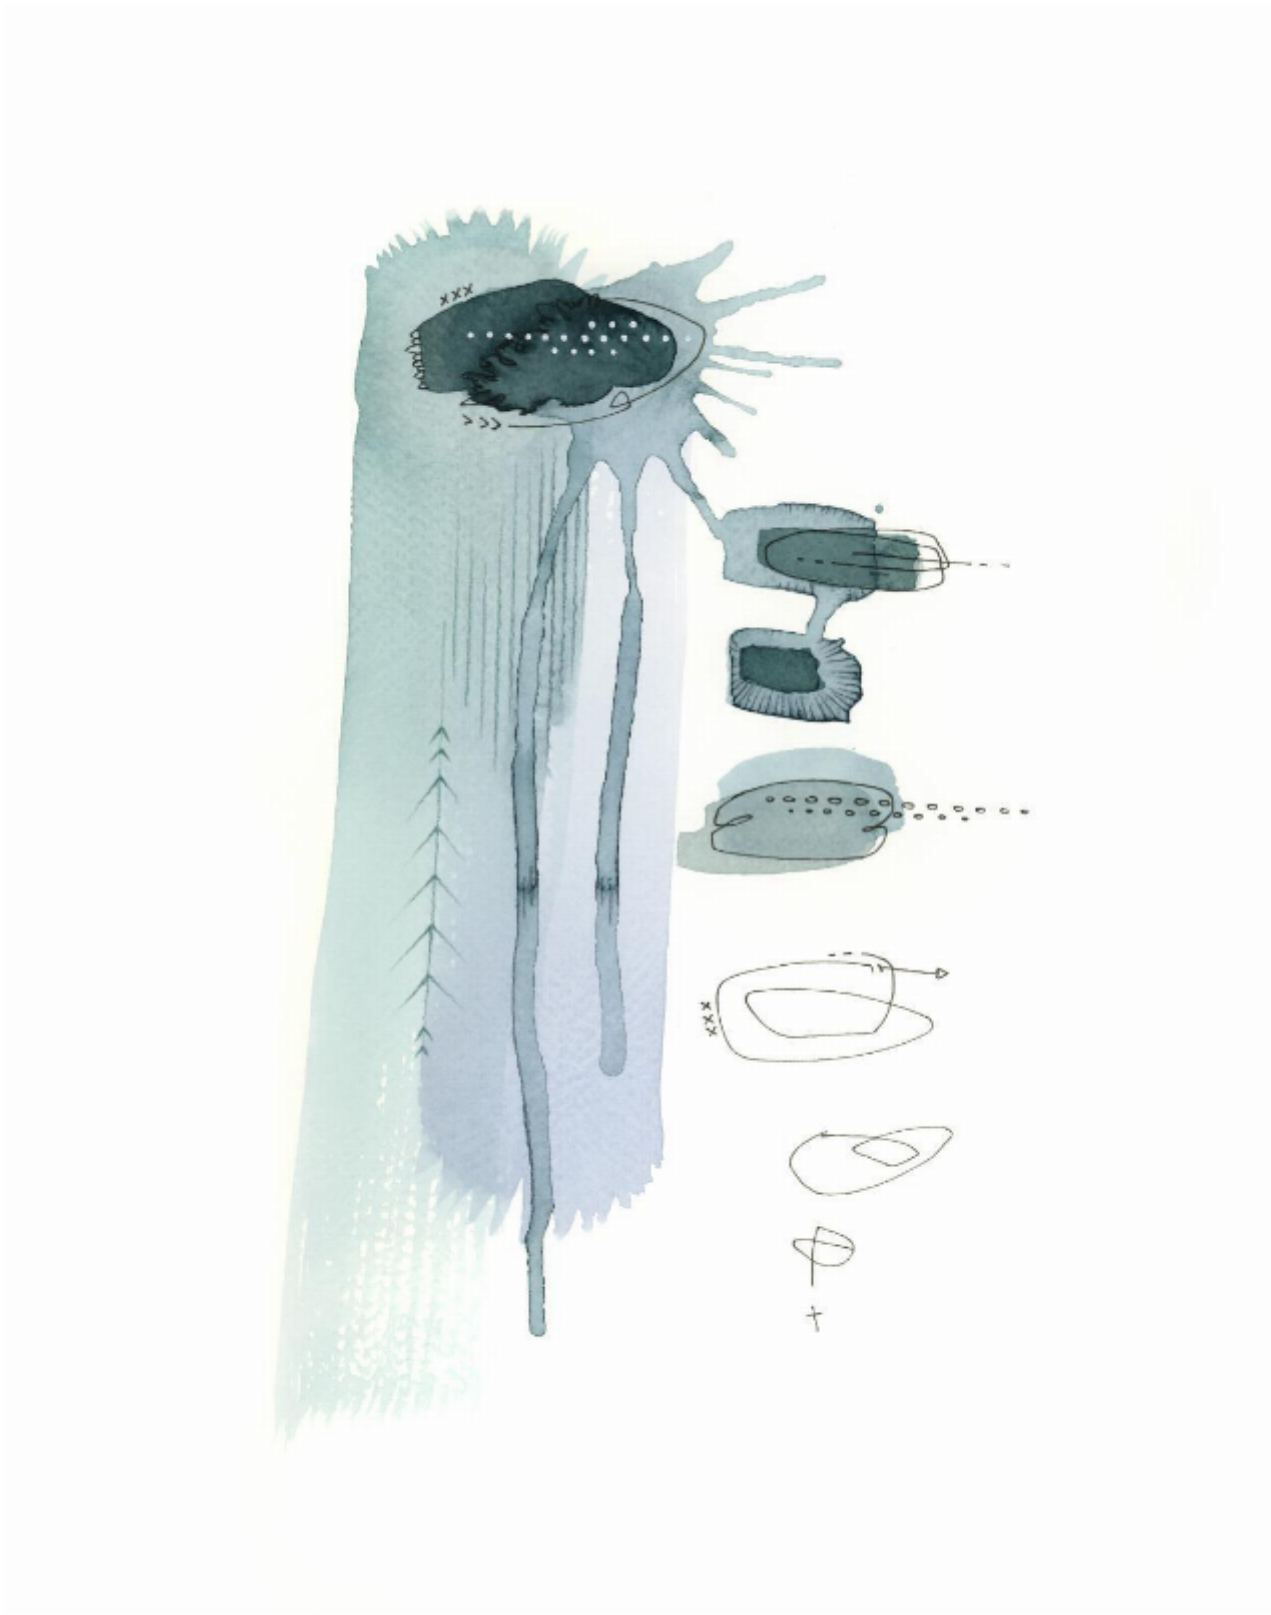

artéria

Respire no12

Renée Ève

Sold

REF: 20003

Height: 35.55 cm (14")

Width: 27.93 cm (11")

DESCRIPTION

Encadrée / Framed