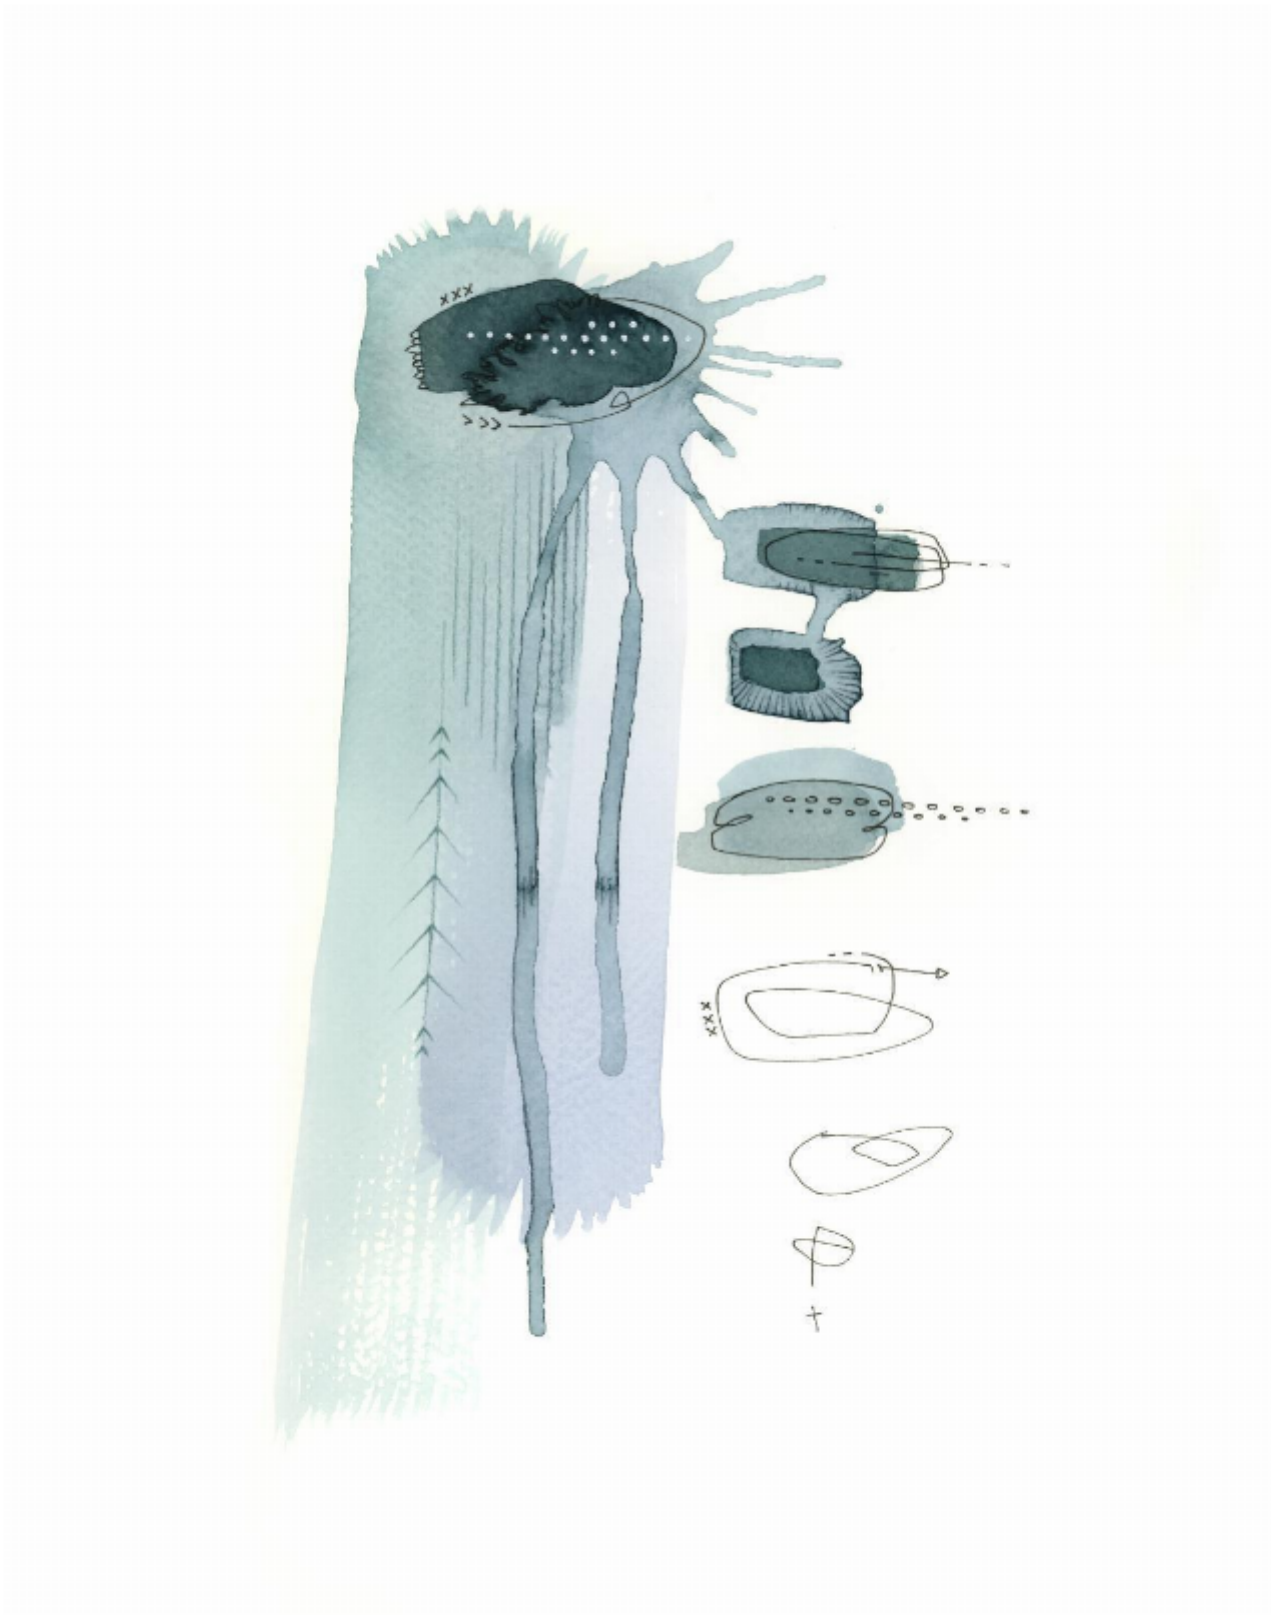

artéria

Respire no12

Renée Ève

CA\$210 + TAX

REF: 20003

Height: 35.55 cm (14")

Width: 27.93 cm (11")

## DESCRIPTION

---

Encadrée / Framed