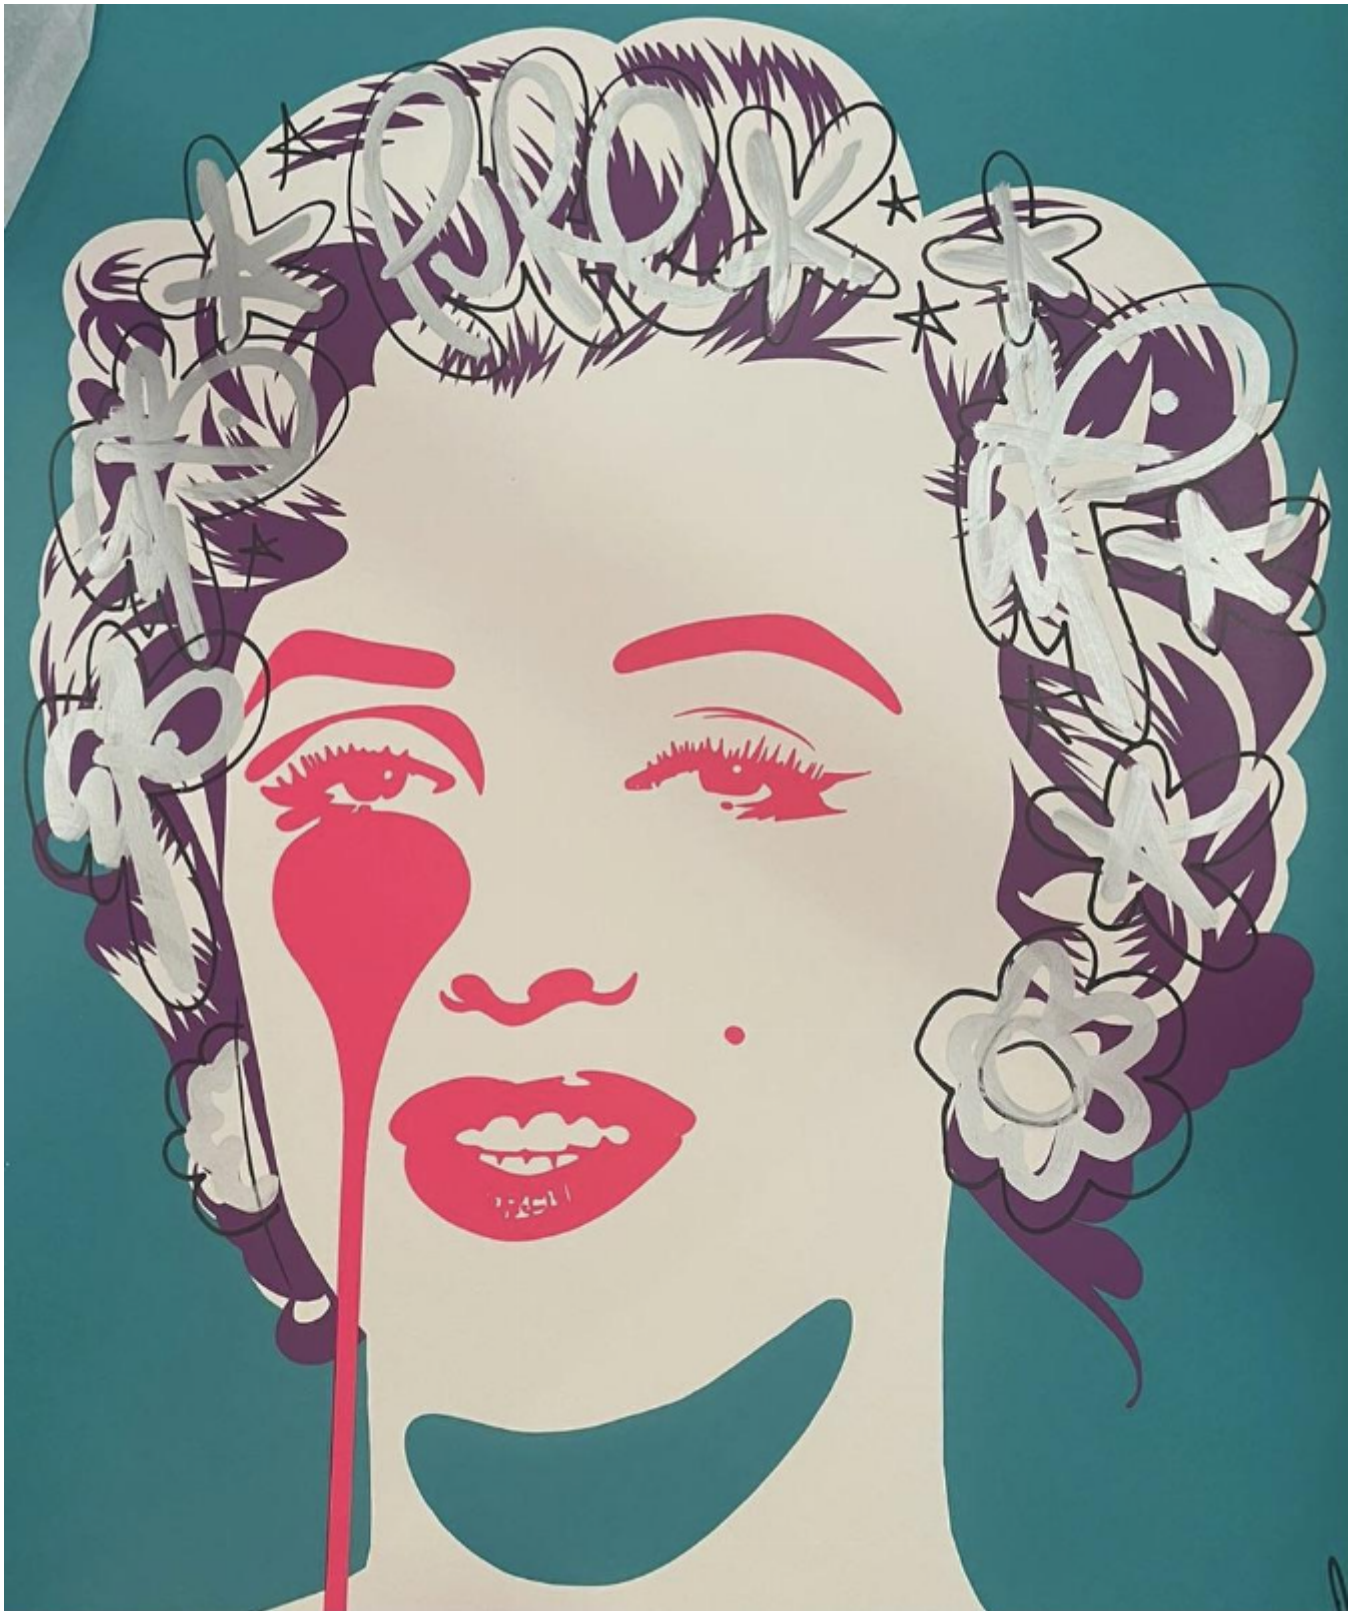

artéria

Marilyn Handfinished classic

"Pure Evil"

Sold

REF: 18345

Height: 85 cm (33.5")

Width: 70 cm (27.6")

DESCRIPTION
